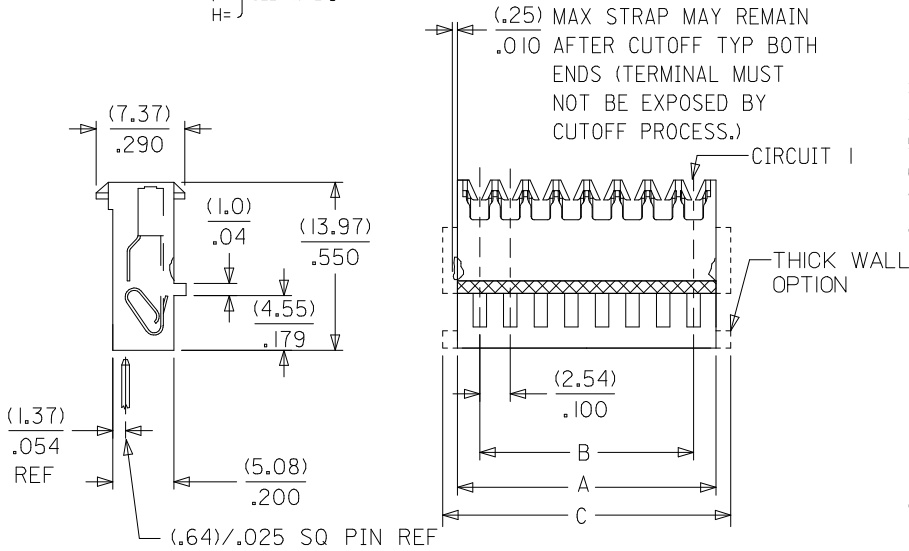

1. MATERIAL: UNFILLED NYLON, UL94V-2, MOLDED MATERIAL (CLEAR)
2. FINISH:
   - (102) OVERALL TIN: (0.00508)/.000200 MIN OVER (0.00254)/.000100 MIN COPPER.
   - (208) SELECT GOLD: (0.00038)/.000015 MIN, * SELECT TIN: (0.00254)/.000100 MIN, OVERALL NICKEL UNDERPLATE: (0.00127)/.000050 MIN.
   - (228) SELECT GOLD: (0.00076)/.000030 MIN, * SELECT TIN: (0.00254)/.000100 MIN, OVERALL NICKEL UNDERPLATE: (0.00127)/.000050 MIN.
   - (501) OVERALL GOLD: (0.00051)/.000020 MIN OVER (0.00076)/.000030 MIN NICKEL
   - (502) OVERALL GOLD: (0.00051)/.000020 MIN OVER (0.00127)/.000050 MIN NICKEL.
   - (503) OVERALL GOLD: (0.00076)/.000030 MIN OVER (0.00127)/.000050 MIN NICKEL.
   - (P909) OVERALL TIN: (0.00254)/.000100 MIN. *THE PRIMARY SHIPPING CARTON WILL BE LABELED COMPLIANT TO RoHS DIRECTIVE 2002/95/EC AND ELV ANNEX II OF DIRECTIVE 2000/53/EC*. CARTONS WITHOUT THIS LABEL MAY CONTAIN PRODUCT WITH TIN/LEAD PLATINGS.
3. PRODUCT SPECIFICATION: PS-7720-001
4. PACKAGING: BULK PK-7720-001 SEE CHART
5. THESE HOUSINGS ARE FOR USE WITH SINGLE 22 AWG WIRE TERMINATION ONLY
6. COLOR STRIPE TO RUN LENGTH OF RIB AS SHOWN (SEE CHART FOR COLOR)
7. SEE APPLICATION SPEC SMES-7720-0002 FOR ADDITIONAL INFORMATION.
8. WIRE SPECIFICATIONS: SEE SMES-7720-0002 (INSUL. DIA (1.52)/.060 MAX)
   - SLOT SIZE A FOR USE WITH: 26 AWG SOLID, STRANDED TINNED
   - SLOT SIZE H FOR USE WITH: 28 AWG SOLID, STRANDED TINNED, AND STRANDED TOPCOAT
   - SLOT SIZE F FOR USE WITH: 24 AWG SOLID, STRANDED TINNED, AND STRANDED TOPCOAT
   - SLOT SIZE E FOR USE WITH: 22 AWG STRANDED TINNED
9. THIS PART CONFORMS TO CLASS B REQUIREMENTS OF COSMETIC SPECIFICATION PS-45499-002.

NO OF CKTS	DIM A	DIM B	DIM C
2	(5.44) .214	(2.54) .100	(7.59) .299
3	(7.98) .314	(5.08) .200	(10.13) .399
4	(10.52) .414	(7.62) .300	(12.67) .499
5	(13.06) .514	(10.16) .400	(15.21) .599
6	(15.60) .614	(12.70) .500	(17.75) .699
7	(18.14) .714	(15.24) .600	(20.29) .799
8	(20.68) .814	(17.78) .700	(22.23) .899
9	(23.22) .914	(20.30) .800	(25.37) .999
10	(25.76) 1.014	(22.86) .900	(27.91) 1.099
11	(28.30) 1.114	(25.40) 1.000	(30.45) 1.199
12	(30.84) 1.214	(27.94) 1.100	(32.99) 1.299
13	(33.38) 1.314	(30.48) 1.200	(35.53) 1.399
14	(35.92) 1.414	(33.02) 1.300	(38.07) 1.499
15	(38.46) 1.514	(35.56) 1.400	(40.61) 1.599
16	(41.00) 1.614	(38.10) 1.500	(43.15) 1.699
17	(43.54) 1.714	(40.64) 1.600	(45.69) 1.799
18	(46.08) 1.814	(43.18) 1.700	(48.23) 1.899
19	(48.62) 1.914	(45.72) 1.800	(50.77) 1.999
20	(51.16) 2.014	(48.26) 1.900	(53.31) 2.099
21	(53.70) 2.114	(50.80) 2.000	(55.85) 2.199
22	(56.24) 2.214	(53.34) 2.100	(58.39) 2.299
23	(58.78) 2.314	(55.88) 2.200	(60.93) 2.399
24	(61.32) 2.414	(58.42) 2.300	(63.47) 2.499
25	(63.86) 2.514	(60.96) 2.400	(66.01) 2.599
26	(66.40) 2.614	(63.50) 2.500	(68.55) 2.699
27	(68.94) 2.714	(66.04) 2.600	(71.09) 2.799
28	(71.48) 2.814	(68.58) 2.700	(73.63) 2.899

CORRECT HSG. NO.'S
EC NO: UCP2009-2291
DRWN:MKIPPER 2009/04/16
CHKD:SSOUSEK 2009/04/17
APPR:FSM:TH 2009/04/17

QUALITY SYMBOLS
▽=0
◁=0

DESCRIPTION

REV

BA

GENERAL TOLERANCES (UNLESS SPECIFIED)

	mm	INCH
4 PLACES	± ---	± ---
3 PLACES	± ---	± ---
2 PLACES	± ---	± ---
1 PLACE	± ---	± ---

ANGULAR ±1/2°

DRAFT WHERE APPLICABLE MUST REMAIN WITHIN DIMENSIONS

DIMENSION STYLE
MM/IN

SCALE

DESIGN UNITS
INCH

THIRD ANGLE PROJECTION

DRAWN BY
SAMIEC

DATE
2004/04/13

CHECKED BY
SAMIEC

DATE
2004/04/13

APPROVED BY
MARGULIS

DATE
2004/04/13

MATERIAL NO.
SEE CHART

TITLE
KK 100 IDT CONNECTOR ASSEMBLY

MOLEX INCORPORATED

DOCUMENT NO.
SD-7720-001

SHEET NO.
1 OF *