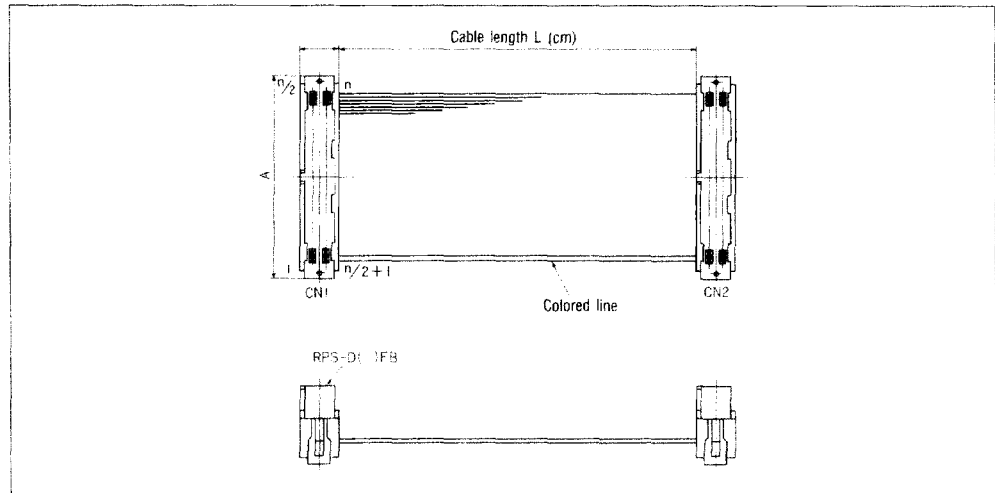

Ordering Information

• 0.635mm Pitch Cable Type

RPS-D ( ) A-( ) (※)

① ② ③ ④ ⑤ ⑥

- ① Connector series
- ② 0.635mm pitch cable type
- ③ Number of positions
- ④ Type of connection

⑤ L = length in cm

⑥ Cable type

* Please consult with sales-section for cable type informations.

Cable Assembly

RPS-D ( ) A-( ) ( )

Cable Layout

CN 1 contact No.		CN 2 contact No.
1	---	1
2	---	2
3	---	3
4	---	4
⋮		⋮
n - 3	---	n - 3
n - 2	---	n - 2
n - 1	---	n - 1
n	---	n

UNIT: mm

Number of Positions	Part No.	A
20	RPS-D 20A-( )-( )	18.57
26	RPS-D 26A-( )-( )	22.36
34	RPS-D 34A-( )-( )	27.46
40	RPS-D 40A-( )-( )	31.27
50	RPS-D 50A-( )-( )	37.62
62	RPS-D 52A-( )-( )	38.89
68	RPS-D 60A-( )-( )	43.97
80	RPS-D 68A-( )-( )	49.05
80	RPS-D 80A-( )-( )	56.67
100	RPS-D100A-( )-( )	69.37

Cable Assembly

RPS-D ( ) RA ( ) ( )

Cable Layout

CN 1 contact No.		CN 2 contact No.
1	---	1
2	---	2
3	---	3
4	---	4
⋮		⋮
n - 3	---	n - 3
n - 2	---	n - 2
n - 1	---	n - 1
n	---	n