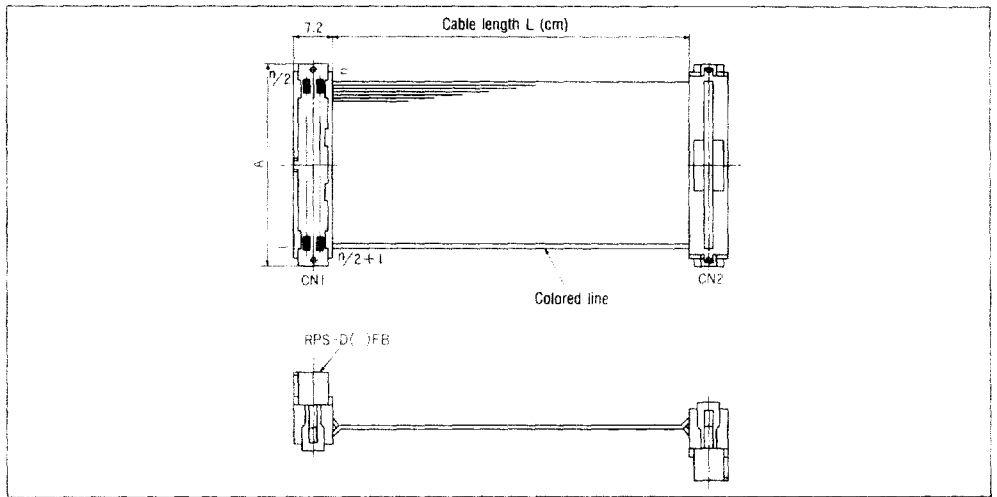

#### Cable Layout

CN 1 contact No.		CN 2 contact No.
1	---	1
2	---	2
3	---	3
4	---	4
⋮		⋮
n - 3	---	n - 3
n - 2	---	n - 2
n - 1	---	n - 1
n	---	n

UNIT: mm

Number of Positions	Part No.	A
20	RPS-D 20RA-( )-( )	18.57
26	RPS-D 26RA-( )-( )	22.38
34	RPS-D 34RA-( )-( )	27.46
40	RPS-D 40RA-( )-( )	31.27
50	RPS-D 50RA-( )-( )	37.62
62	RPS-D 52RA-( )-( )	38.89
68	RPS-D 60RA-( )-( )	43.97
80	RPS-D 68RA-( )-( )	49.05
80	RPS-D 80RA-( )-( )	56.67
100	RPS-D100RA-( )-( )	69.37

■ Ordering Information

● 0.635mm Pitch Cable Type

RPS-D ( ) B-( ) ( \* )

① ② ③ ④ ⑤ ⑥

- ① Connector series
- ② 0.635mm pitch cable type
- ③ Number of positions
- ④ Type of connection

⑤ L = length in cm

⑥ Cable type

\* Please consult with sales-section for cable type informations.

Cable Assembly

RPS-D ( ) B-( ) ( )

Cable Layout

CN 1 contact No.		CN 2 contact No.
1	---	1
2	---	2
3	---	3
4	---	4
⋮		⋮
n - 3	---	n - 3
n - 2	---	n - 2
n - 1	---	n - 1
n	---	n