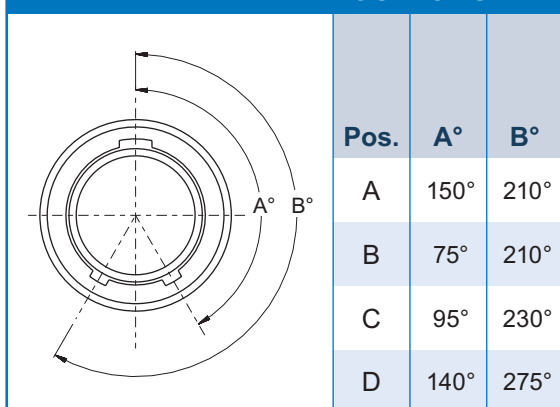

ALTERNATE KEY POSITIONS