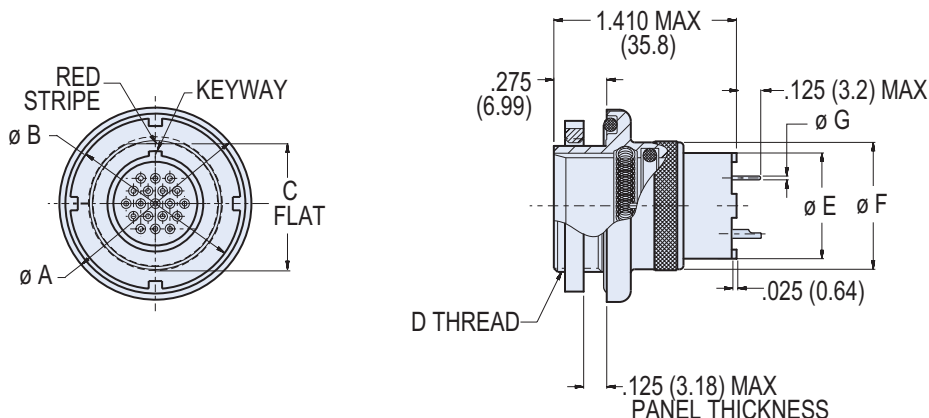

TABLE III
INSERT ARRANGEMENTS

Arr. No.	Contact Size	Contact Qty.
5-3	23	3
6-4	23	4
6-7	23	7
7-10	23	10
8-13	23	13
9-19	23	19
10-26	23	26
12-37	23	37
14-55	23	55
15-85	23	85

240-804-07 Filter Jam Nut Receptacle

DIMENSIONS

Shell Size	Ø A		Ø B		C Flat		D Threads	Ø E		Ø F		Ø G Tail Dia. #23 .018/.022 (0.46/0.56)
	In.	mm.	In.	mm.	In.	mm.		In.	mm.	In.	mm.	
5	.790	20.07	.660	16.76	.415	10.54	.4375-32 UN-2A	.244	6.20	.450	11.43	
6	.830	21.08	.720	18.29	.467	14.40	.5000-32 UN-2A	.330	8.38	.520	13.21	
7	.910	23.11	.835	21.21	.594	15.09	.6250-28 UN-2A	.432	10.97	.580	14.73	
8	.955	24.26	.835	21.21	.594	15.09	.6250-28 UN-2A	.493	12.52	.603	15.32	
9	1.000	25.40	.900	22.86	.655	16.64	.6875-28 UN-2A	.551	14.00	.695	17.65	
10	1.085	27.48	.950	24.13	.721	18.31	.7500-28 UN-2A	.620	15.75	.735	18.67	
12	1.180	29.97	1.080	27.43	.843	21.41	.8750-28 UN-2A	.703	17.86	.880	22.35	
14	1.325	33.66	1.210	30.73	.968	24.59	1.0000-28 UN-2A	.863	21.92	1.010	25.65	
15	1.390	35.31	1.280	32.51	1.029	26.14	1.0625-20 UN-2A	.912	23.16	1.060	26.92	