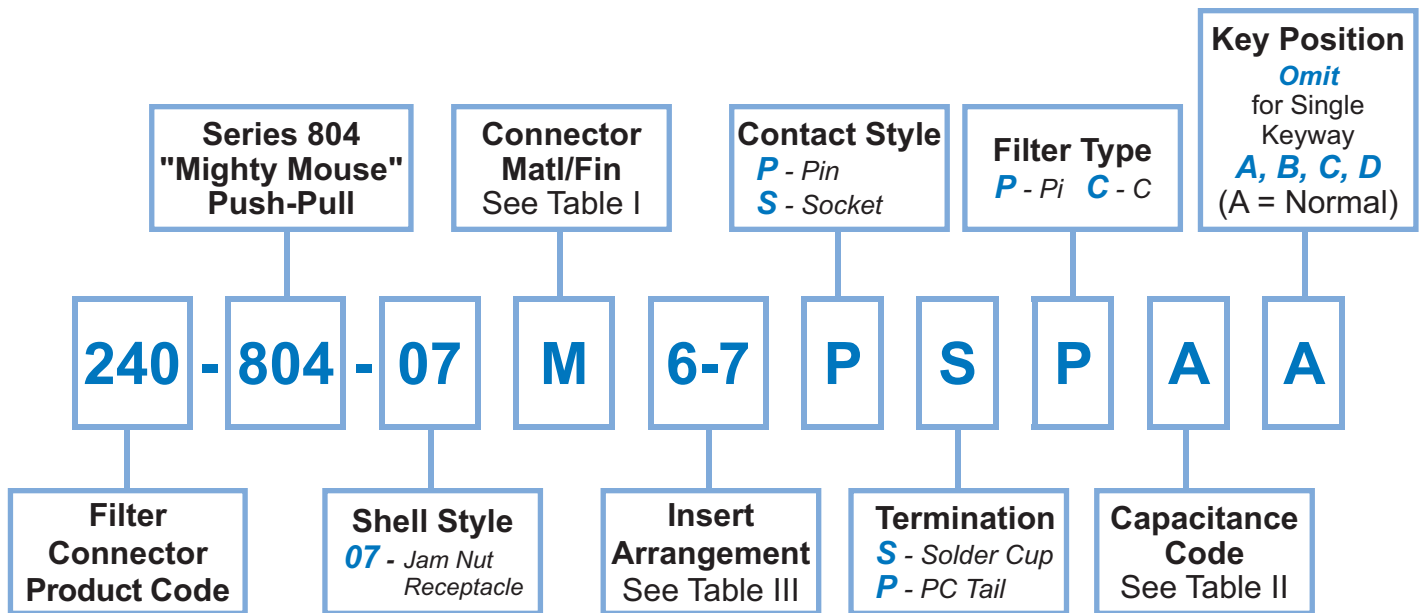

TABLE I: CONNECTOR MATL/FIN

SYM	MATERIAL	FINISH DESCRIPTION
M	Aluminum	Electroless Nickel
NF	Aluminum	Cadmium O.D. Over Electroless Nickel
ZL	Stainless Steel	Electro-Deposited Nickel
ZN	Aluminum	Zinc-Nickel Over Electroless Nickel

TABLE II: CAPACITANCE CODE

CODE	PI - SECTION (pF)	C - SECTION (pF)
A	38,000 - 56,000	19,000 - 28,000
B	32,000 - 45,000	16,000 - 22,500
C	18,000 - 33,000	9,000 - 16,500
D	8,000 - 12,000	4,000 - 6,000
E	3,300 - 5,000	1,650 - 2,500
F	800 - 1,300	400 - 650
G	400 - 600	200 - 300

TABLE III
INSERT ARRANGEMENTS

Arr. No.	Contact Size	Contact Qty.
5-3	23	3
6-4	23	4
6-7	23	7
7-10	23	10
8-13	23	13
9-19	23	19
10-26	23	26
12-37	23	37
14-55	23	55
15-85	23	85