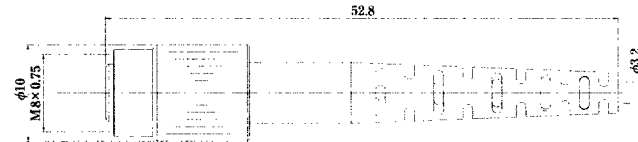

● For ϕ 3mm Cable

HRS No.	Product Number	Color of Boot	Polishing Specification
CL701-0074-0	HRFC-P8-H3	Blue	PC
CL701-0078-1	HRFC-P8-L3	Light purple	AdPC

- Adapting the same jacket/kevlar clamping method as that of SC connector.
- Allows the use of the same tool(HSC3-T3)as the SC connector.