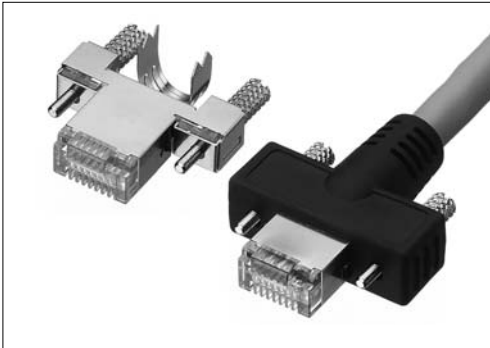

Modular Plug MOD-YSP88P03+

Modular connector

For cable

Screw lock

RoHS

● Configuration of product Part No.

MOD- YSP88 P03+

① ② ③

- ① Series name
- ② 8-8 Jack with shield
- ③ Piyasshing

Note 1: Minimum order size is 1,000 items.
Note 2: When you buy connectors without overmold, please prepare the overmold yourself.

● Components

①	Contacts
②	Shell A
③	Shell B
④	Insulator
⑤	Screw lock

* If you are considering the purchase of harness work parts, please contact us for details.

Mating connectors: MOD-YSJ88D03C+, MOD-YSJ88YA03C+