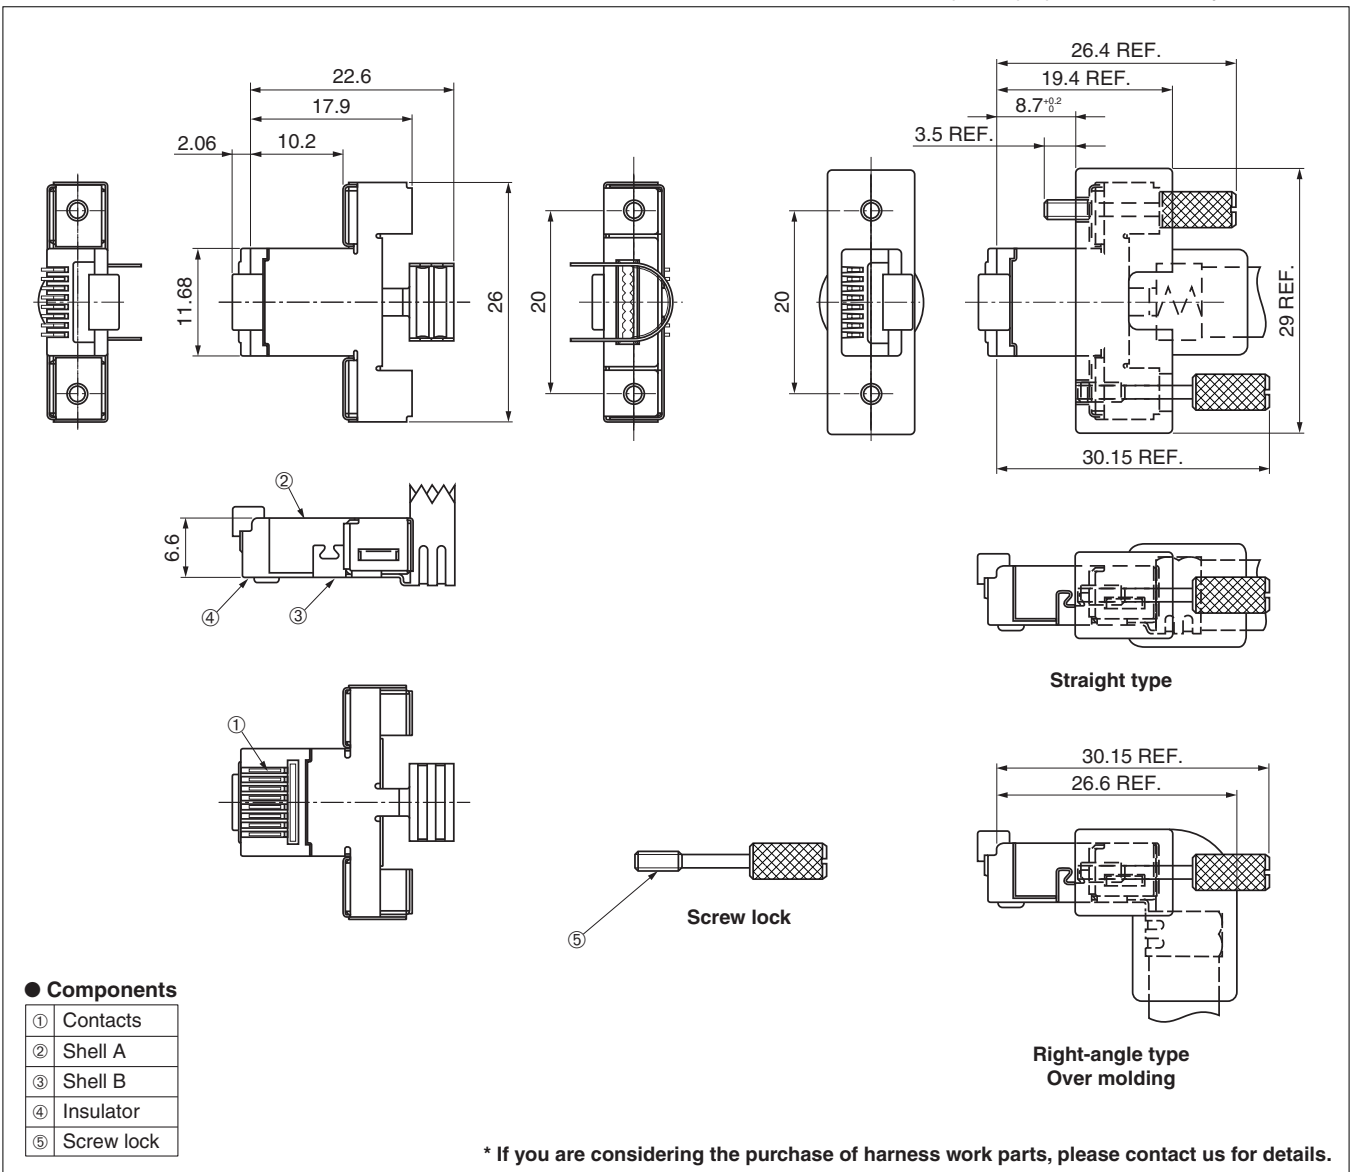

Modular Plug MOD-YSP88P03+

Modular connector

For cable

Screw lock

RoHS

● Configuration of product Part No.

MOD- YSP88 P03+

① ② ③

- ① Series name
- ② 8-8 Jack with shield
- ③ Piyasshing

Note 1: Minimum order size is 1,000 items.
Note 2: When you buy connectors without overmold, please prepare the overmold yourself.

● Components

①	Contacts
②	Shell A
③	Shell B
④	Insulator
⑤	Screw lock

* If you are considering the purchase of harness work parts, please contact us for details.

Mating connectors: MOD-YSJ88D03C+, MOD-YSJ88YA03C+