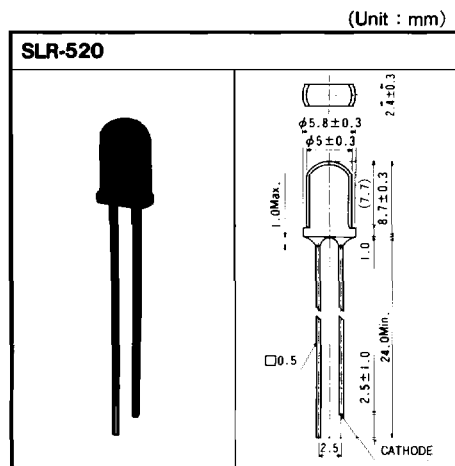

# LED Indicator Lamps (SLR · SLC · SLB)

### ● Flat disc types (SLR)

Type	Emitter surface size (mm)	Series name	Lens	Emitting color Emitting material $\lambda_p$ (nm)	Red	Orange	Yellow	Green	Basic ordering unit	Quantity /package	Quantity /bag	Rank
					GaAsP on GaP 650	GaAsP on GaP 610	GaAsP on GaP 585	GaP 563				
Flat disc types	$\phi 5.0$	SLR-520	Colored clear	VC	—	—	MC	1,000	1,000	100	○	
				Colored diffused	VR	—	—					MG

### ● Cylindrical types (SLC)

Type	Emitter surface size (mm)	Series name	Lens	Emitting color Emitting material $\lambda_p$ (nm)	Red	Orange	Yellow	Green	Basic ordering unit	Quantity /package	Quantity /bag	Rank
					GaAsP on GaP 650	GaAsP on GaP 610	GaAsP on GaP 585	GaP 563				
Cylindrical types	$\phi 2.0$	SLC-22	Colored diffused	VR	DU	YY	MG	2,000	2,000	100	◎	