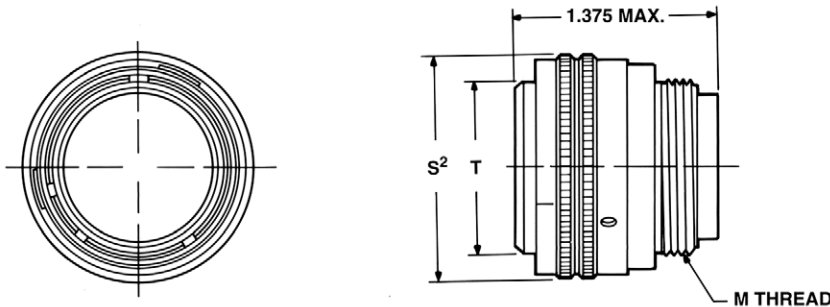

Firewall Class K Straight Plug

Class K stainless steel,
threaded/bayonet coupling

THREADED COUPLING
Class K Stainless Steel
Pyle FPK-11XX* Series
MS27615KXXTXX*
Military Class K

BAYONET COUPLING
Class K Stainless Steel
Pyle FYL-11XX* Series
MS27615KXXBXX*
Military Class K

* To complete order number, see how to order, page 21.

Shell Size	Cable Support Thread M	Coupling Thread R	Coupling Nut		Shell Dia. T
			Dia. S ¹	Dia. S ²	
08	NA	NA	NA	NA	NA
10	NA	NA	NA	NA	NA
12	.733-36	.875-20	.984	1.018	.696
14	.803-36	.937-20	1.054	1.087	.765
16	.930-36	1.062-18	1.181	1.214	.892
18	1.036-36	1.187-18	1.287	1.320	.998
20	NA	NA	NA	NA	NA
22	1.286-36	1.437-18	1.537	1.570	1.248
24	1.411-36	1.562-18	1.662	1.695	1.373
28**	1.661-36	1.812-16	1.912	NA	1.623

NA designates not available. ** Available in Threaded Coupling only.
All dimensions for reference only.