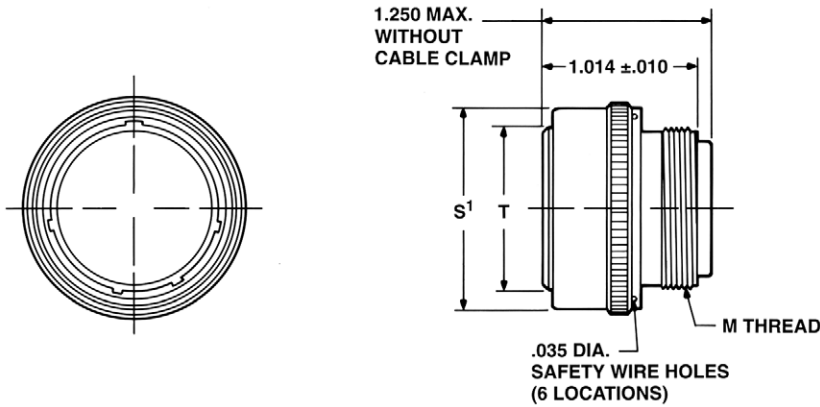

Firewall Class K Straight Plug

Class K stainless steel,
threaded/bayonet coupling

THREADED COUPLING
Class K Stainless Steel
Pyle FPK-11XX* Series
MS27615KXXTXX*
Military Class K

BAYONET COUPLING
Class K Stainless Steel
Pyle FYL-11XX* Series
MS27615KXXBXX*
Military Class K

* To complete order number, see how to order, page 21.

Shell Size	Cable Support Thread M	Coupling Thread R	Coupling Nut		Shell Dia. T
			Dia. S ¹	Dia. S ²	
08	NA	NA	NA	NA	NA
10	NA	NA	NA	NA	NA
12	.733-36	.875-20	.984	1.018	.696
14	.803-36	.937-20	1.054	1.087	.765
16	.930-36	1.062-18	1.181	1.214	.892
18	1.036-36	1.187-18	1.287	1.320	.998
20	NA	NA	NA	NA	NA
22	1.286-36	1.437-18	1.537	1.570	1.248
24	1.411-36	1.562-18	1.662	1.695	1.373
28**	1.661-36	1.812-16	1.912	NA	1.623

NA designates not available. ** Available in Threaded Coupling only.
All dimensions for reference only.