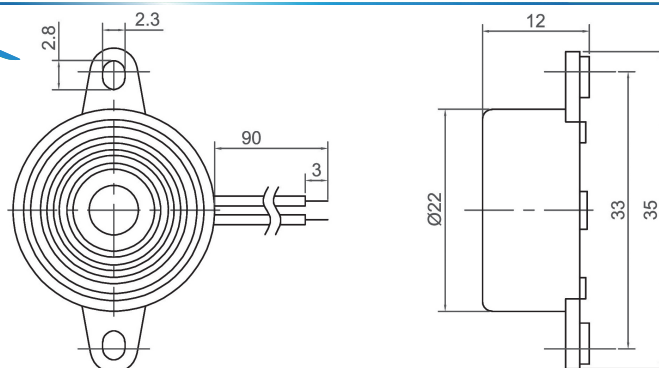

Piezo Buzzer (DC)

Canopus Part no.	Operating Voltage (VDC)	Rated Voltage (VDC)	Max Rated Current (mA)	Min Sound Output (dBA)	Resonant Frequency (Hz)	Tone Nature	Operating Temperature (°C)	Housing	Weight (g)
CPB2211HC45BW	3 ~ 30	12	3	85 at 30cm	4500 ± 500	Continuous	-20 ~ +60	ABS	5

Canopus Part no.	Operating Voltage (VDC)	Rated Voltage (VDC)	Max Rated Current (mA)	Min Sound Output (dBA)	Resonant Frequency (Hz)	Tone Nature	Operating Temperature (°C)	Housing	Weight (g)
CPB2212GC35BW	1.5 ~ 24	9	20	85 at 30cm	3500 ± 500	Continuous	-20 ~ +70	ABS	14
CPB2212HC52BW	1.5 ~ 15	12	20	90 at 30cm	5200 ± 500	Continuous	-20 ~ +60	ABS	14

Canopus Part no.	Operating Voltage (VDC)	Rated Voltage (VDC)	Max Rated Current (mA)	Min Sound Output (dBA)	Resonant Frequency (Hz)	Tone Nature	Operating Temperature (°C)	Housing	Weight (g)
CPB2309HC34NP	3 ~ 20	12	15	90 at 10cm	3400 ± 500	Continuous	-20 ~ +60	Noryl	4
CPB2309HC34NP-W	3 ~ 20	12	8	90 at 10cm	3400 ± 500	Continuous	-20 ~ +60	Noryl	4