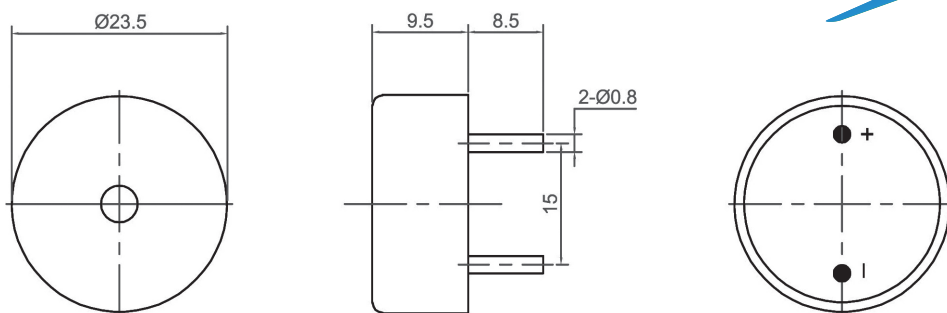

Piezo Buzzer (DC)

Canopus Part no.	Operating Voltage (VDC)	Rated Voltage (VDC)	Max Rated Current (mA)	Min Sound Output (dBA)	Resonant Frequency (Hz)	Tone Nature	Operating Temperature (°C)	Housing	Weight (g)
CPB2211HC45BW	3 ~ 30	12	3	85 at 30cm	4500 ± 500	Continuous	-20 ~ +60	ABS	5

Canopus Part no.	Operating Voltage (VDC)	Rated Voltage (VDC)	Max Rated Current (mA)	Min Sound Output (dBA)	Resonant Frequency (Hz)	Tone Nature	Operating Temperature (°C)	Housing	Weight (g)
CPB2212GC35BW	1.5 ~ 24	9	20	85 at 30cm	3500 ± 500	Continuous	-20 ~ +70	ABS	14
CPB2212HC52BW	1.5 ~ 15	12	20	90 at 30cm	5200 ± 500	Continuous	-20 ~ +60	ABS	14