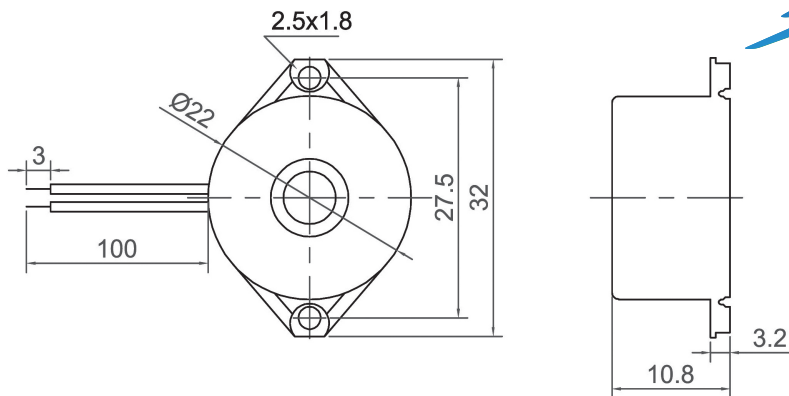

Piezo Buzzer (DC)

Canopus Part no.	Operating Voltage (VDC)	Rated Voltage (VDC)	Max Rated Current (mA)	Min Sound Output (dBA)	Resonant Frequency (Hz)	Tone Nature	Operating Temperature (°C)	Housing	Weight (g)
CPB2211HC45BW	3 ~ 30	12	3	85 at 30cm	4500 ± 500	Continuous	-20 ~ +60	ABS	5

Canopus Part no.	Operating Voltage (VDC)	Rated Voltage (VDC)	Max Rated Current (mA)	Min Sound Output (dBA)	Resonant Frequency (Hz)	Tone Nature	Operating Temperature (°C)	Housing	Weight (g)
CPB2212GC35BW	1.5 ~ 24	9	20	85 at 30cm	3500 ± 500	Continuous	-20 ~ +70	ABS	14
CPB2212HC52BW	1.5 ~ 15	12	20	90 at 30cm	5200 ± 500	Continuous	-20 ~ +60	ABS	14