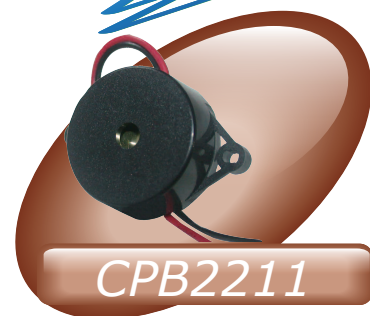

Piezo Buzzer (DC)

Canopus Part no.	Operating Voltage (VDC)	Rated Voltage (VDC)	Max Rated Current (mA)	Min Sound Output (dBA)	Resonant Frequency (Hz)	Tone Nature	Operating Temperature (°C)	Housing	Weight (g)
CPB2211HC45BW	3 ~ 30	12	3	85 at 30cm	4500 ± 500	Continuous	-20 ~ +60	ABS	5

Canopus Part no.	Operating Voltage (VDC)	Rated Voltage (VDC)	Max Rated Current (mA)	Min Sound Output (dBA)	Resonant Frequency (Hz)	Tone Nature	Operating Temperature (°C)	Housing	Weight (g)
CPB2212GC35BW	1.5 ~ 24	9	20	85 at 30cm	3500 ± 500	Continuous	-20 ~ +70	ABS	14
CPB2212HC52BW	1.5 ~ 15	12	20	90 at 30cm	5200 ± 500	Continuous	-20 ~ +60	ABS	14

Canopus Part no.	Operating Voltage (VDC)	Rated Voltage (VDC)	Max Rated Current (mA)	Min Sound Output (dBA)	Resonant Frequency (Hz)	Tone Nature	Operating Temperature (°C)	Housing	Weight (g)
CPB2309HC34NP	3 ~ 20	12	15	90 at 10cm	3400 ± 500	Continuous	-20 ~ +60	Noryl	4
CPB2309HC34NP-W	3 ~ 20	12	8	90 at 10cm	3400 ± 500	Continuous	-20 ~ +60	Noryl	4