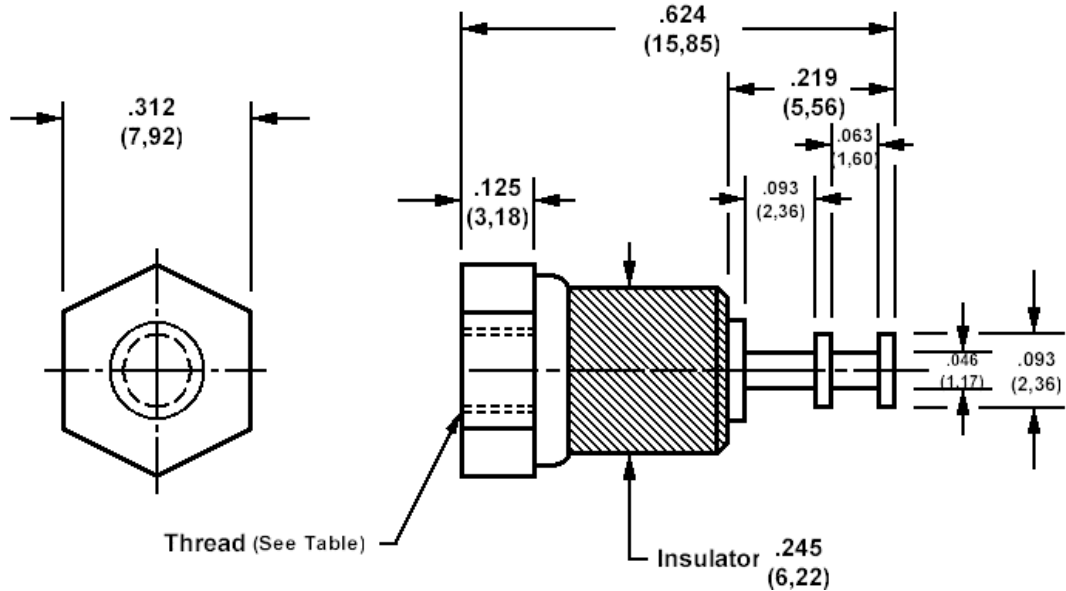

## 570-3648 Insulated solder terminal, Turreted

### How to order code

**570-3648-XX-YY-00**

Basic Part No (XX = thread type, YY = plating finish. See tables for options)

Basic Part No.	XX	Thread
570-3648	-01	4-40
	-02	6-32

Component	Material	Finish <sub>t</sub> (YY)	
		-01	-05
Terminal	Brass	Silver	Electro Solder
Stud	Brass	Cadmium (plus chromate)	Cadmium (plus chromate)
Insulator	Ceramic		

Additional Specifications	
Dielectric Withstanding Voltage (VRMS)	4000