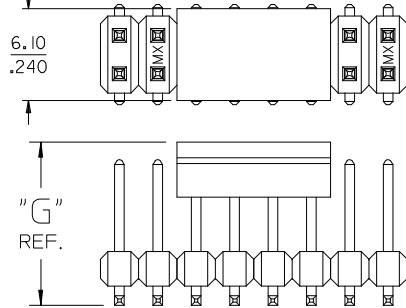

OPTIONAL
PICK AND PLACE CAP
SEE NOTES 4 & 9.

DIM. "M"	DIM. "G"
6.10 .240	10.67 .420
8.13 .320	12.70 .500