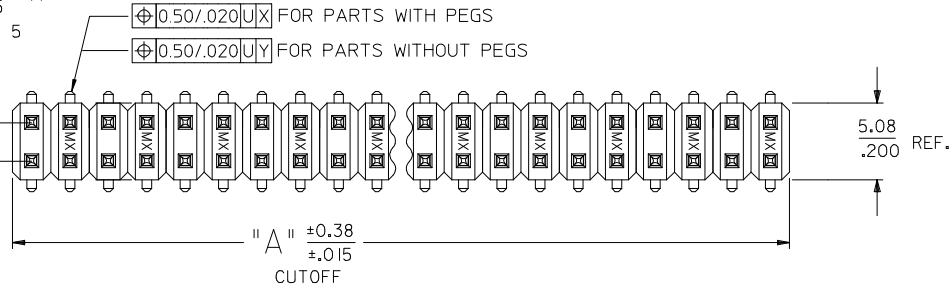

USED TO LOCATE VOIDED CIRCUITS