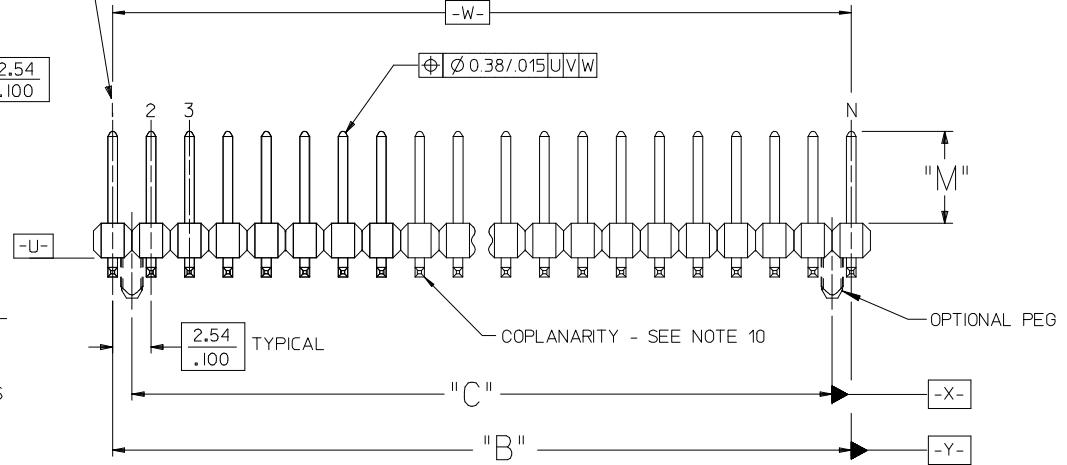

NOTES:

1. MATERIALS: INSULATOR: GLASS FILLED LIQUID CRYSTAL POLYMER (LCP), UL94 V-0, COLOR: BLACK
   TERMINAL: COPPER ALLOY
2. FINISH:
   59 TIN - 0.00150/0.00059 MINIMUM BRIGHT TIN OVER NICKEL OVERALL.
   150 TIN - 0.00381/0.00150 MINIMUM BRIGHT TIN OVER NICKEL OVERALL.
   15 GOLD - 0.00038/0.00015 MINIMUM GOLD IN SELECT AREA OVER 0.00191/0.00075 MINIMUM TIN IN SELECT AREA OVER NICKEL OVERALL.
   30 GOLD - 0.00076/0.00030 MINIMUM GOLD IN SELECT AREA OVER 0.00191/0.00075 MINIMUM TIN IN SELECT AREA OVER NICKEL OVERALL.
   50 GOLD - 0.00127/0.00050 MINIMUM GOLD IN SELECT AREA OVER 0.00254/0.00100 MINIMUM TIN IN SELECT AREA OVER NICKEL OVERALL.
   * THE PRIMARY SHIPPING CARTON WILL BE LABELED "COMPLIANT TO RoHS DIRECTIVE 2002/95/EC AND ELV ANNEX II OF DIRECTIVE 2000/53/EC". CARTONS WITHOUT THIS LABEL MAY CONTAIN PRODUCT WITH LEAD.
3. PART TO CONFORM TO PS-71308.
4. PACKAGING (SEE CHARTS):
   BULK: PER PK-70873-0353
   TUBES: PER PK-70873-0041.
   71308-82** IN TUBES: PER PK-70873-042.
   TUBES W/ VAC CAPS: PER PK-70873-0691
   TAPE AND REEL W/ VAC CAPS: PER PK-70873-0805.
   SEE SHEET 3 FOR TAPE & REEL PRODUCT WITH SHALLOW POCKET REQUIREMENTS.
5. TYP. DIMENSIONS FOR LANDS SURROUNDING HOLES FOR RETENTION PEGS.
6. PIN SOLERABILITY PER MOLEX SPEC. ES-152.
7. SEE SHEETS 2-5 FOR CHARTED DIMS., PART/EDP NO'S, AND VOIDED CIRCUITS.
8. PIN PUSHOUT FORCE: 3 LBS. MINIMUM.
9. PICK-N-PLACE CAPS WILL BE PLACED SO THAT VACUUM PICK UP AREA WILL BE IN CENTER OF PART.
10. COPLANARITY FOR CIRCUIT SIZES UP TO 40 IS 0.15 MM/0.006 INCH. FOR CIRCUIT SIZES 42 AND LARGER, CONTACT MOLEX SALES DEPARTMENT.
11. THIS PART CONFORMS TO CLASS B REQUIREMENTS OF COSMETIC SPECIFICATION PS-45499-002.

REV	DESCRIPTION	QUALITY SYMBOLS	GENERAL TOLERANCES (UNLESS SPECIFIED)		DIMENSION STYLE		SCALE	DESIGN UNITS	THIRD ANGLE PROJECTION					
			mm	INCH	MM/IN	DATE								
K3	12CKT TAPE & REEL EC NO: UCP2009-2465 DRWN:KIPPER 2009/08/04 CHKD:SSOUSEK 2009/08/07 APPR:FSMITH 2009/08/10	▽=0 ▽=0	4 PLACES ± --- ± ---	3 PLACES ± --- ± .005	2 PLACES ± 0.13 ± .010	1 PLACE ± 0.25 ± ---	ANGULAR ± 1/2°	DRAWN BY KMS 1999/10/15	CHECKED BY KMS 1999/10/15	APPROVED BY KMS 1999/10/15	TITLE SALES ASSY INSULATOR DUAL ROW SMT W/BREAK-OFF .025SQ PIN GULLWING .100	MATERIAL NO. SEE TABLES	DOCUMENT NO. SD-71308-001	SHEET NO. 1 OF 6
DRAFT WHERE APPLICABLE MUST REMAIN WITHIN DIMENSIONS			THIS DRAWING CONTAINS INFORMATION THAT IS PROPRIETARY TO MOLEX INCORPORATED AND SHOULD NOT BE USED WITHOUT WRITTEN PERMISSION