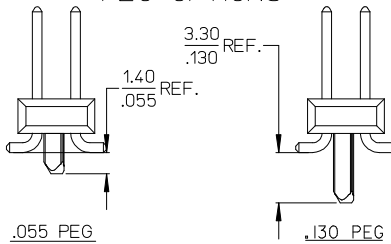

DIM. "M"	DIM. "G"
6.10 .240	10.67 .420
8.13 .320	12.70 .500

PEG OPTIONS

P.C. BOARD PAD LAYOUT
AT ENDS FOR NO PEG VERSION.

ROW "A"
ROW "B"

USED TO LOCATE VOIDED CIRCUITS

NOTES:

- MATERIALS: INSULATOR: GLASS FILLED LIQUID CRYSTAL POLYMER (LCP), UL94 V-0, COLOR: BLACK
TERMINAL: COPPER ALLOY
- FINISH:
59 TIN - 0.00150/0.00059 MINIMUM BRIGHT TIN OVER NICKEL OVERALL.
150 TIN - 0.00381/0.00150 MINIMUM BRIGHT TIN OVER NICKEL OVERALL.
15 GOLD - 0.00038/0.00015 MINIMUM GOLD IN SELECT AREA OVER 0.00191/0.00075 MINIMUM TIN IN SELECT AREA OVER NICKEL OVERALL.
30 GOLD - 0.00076/0.00030 MINIMUM GOLD IN SELECT AREA OVER 0.00191/0.00075 MINIMUM TIN IN SELECT AREA OVER NICKEL OVERALL.
50 GOLD - 0.00127/0.00050 MINIMUM GOLD IN SELECT AREA OVER 0.00254/0.00100 MINIMUM TIN IN SELECT AREA OVER NICKEL OVERALL.
* THE PRIMARY SHIPPING CARTON WILL BE LABELED "COMPLIANT TO RoHS DIRECTIVE 2002/95/EC AND ELV ANNEX II OF DIRECTIVE 2000/53/EC". CARTONS WITHOUT THIS LABEL MAY CONTAIN PRODUCT WITH LEAD.
- PART TO CONFORM TO PS-71308.
- PACKAGING (SEE CHARTS):
BULK: PER PK-70873-0353
TUBES: PER PK-70873-0041.
71308-82** IN TUBES: PER PK-70873-042.
TUBES W/ VAC CAPS: PER PK-70873-0691
TAPE AND REEL W/ VAC CAPS: PER PK-70873-0805.
SEE SHEET 3 FOR TAPE & REEL PRODUCT WITH SHALLOW POCKET REQUIREMENTS.
- TYP. DIMENSIONS FOR LANDS SURROUNDING HOLES FOR RETENTION PEGS.
- PIN SOLERABILITY PER MOLEX SPEC. ES-152.
- SEE SHEETS 2-5 FOR CHARTED DIMS., PART/EDP NO'S, AND VOIDED CIRCUITS.
- PIN PUSHOUT FORCE: 3 LBS. MINIMUM.
- PICK-N-PLACE CAPS WILL BE PLACED SO THAT VACUUM PICK UP AREA WILL BE IN CENTER OF PART.
- COPLANARITY FOR CIRCUIT SIZES UP TO 40 IS 0.15 MM/0.006 INCH. FOR CIRCUIT SIZES 42 AND LARGER, CONTACT MOLEX SALES DEPARTMENT.
- THIS PART CONFORMS TO CLASS B REQUIREMENTS OF COSMETIC SPECIFICATION PS-45499-002.