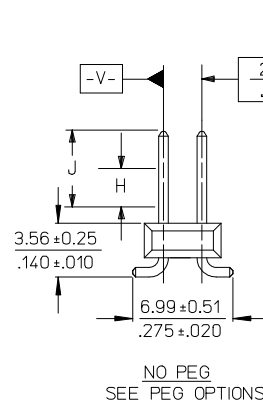

DIM. "M"	DIM. "G"
6.10 .240	10.67 .420
8.13 .320	12.70 .500

PEG OPTIONS

P.C. BOARD PAD LAYOUT
AT ENDS FOR NO PEG VERSION.

ROW "A"
ROW "B"

USED TO LOCATE VOIDED CIRCUITS

NOTES:

- MATERIALS: INSULATOR: GLASS FILLED LIQUID CRYSTAL POLYMER (LCP), UL94 V-0, COLOR: BLACK
TERMINAL: COPPER ALLOY
- FINISH:
59 TIN - 0.00150/0.00059 MINIMUM BRIGHT TIN OVER NICKEL OVERALL.
150 TIN - 0.00381/0.00150 MINIMUM BRIGHT TIN OVER NICKEL OVERALL.
15 GOLD - 0.00038/0.00015 MINIMUM GOLD IN SELECT AREA OVER 0.00191/0.00075 MINIMUM TIN IN SELECT AREA OVER NICKEL OVERALL.
30 GOLD - 0.00076/0.00030 MINIMUM GOLD IN SELECT AREA OVER 0.00191/0.00075 MINIMUM TIN IN SELECT AREA OVER NICKEL OVERALL.
50 GOLD - 0.00127/0.00050 MINIMUM GOLD IN SELECT AREA OVER 0.00254/0.00100 MINIMUM TIN IN SELECT AREA OVER NICKEL OVERALL.
* THE PRIMARY SHIPPING CARTON WILL BE LABELED "COMPLIANT TO RoHS DIRECTIVE 2002/95/EC AND ELV ANNEX II OF DIRECTIVE 2000/53/EC". CARTONS WITHOUT THIS LABEL MAY CONTAIN PRODUCT WITH LEAD.
- PART TO CONFORM TO PS-71308.
- PACKAGING (SEE CHARTS):
BULK: PER PK-70873-0353
TUBES: PER PK-70873-0041.
71308-82** IN TUBES: PER PK-70873-042.
TUBES W/ VAC CAPS: PER PK-70873-0691
TAPE AND REEL W/ VAC CAPS: PER PK-70873-0805.
SEE SHEET 3 FOR TAPE & REEL PRODUCT WITH SHALLOW POCKET REQUIREMENTS.
- TYP. DIMENSIONS FOR LANDS SURROUNDING HOLES FOR RETENTION PEGS.
- PIN SOLERABILITY PER MOLEX SPEC. ES-152.
- SEE SHEETS 2-5 FOR CHARTED DIMS., PART/EDP NO'S, AND VOIDED CIRCUITS.
- PIN PUSHOUT FORCE: 3 LBS. MINIMUM.
- PICK-N-PLACE CAPS WILL BE PLACED SO THAT VACUUM PICK UP AREA WILL BE IN CENTER OF PART.
- COPLANARITY FOR CIRCUIT SIZES UP TO 40 IS 0.15 MM/0.006 INCH. FOR CIRCUIT SIZES 42 AND LARGER, CONTACT MOLEX SALES DEPARTMENT.
- THIS PART CONFORMS TO CLASS B REQUIREMENTS OF COSMETIC SPECIFICATION PS-45499-002.