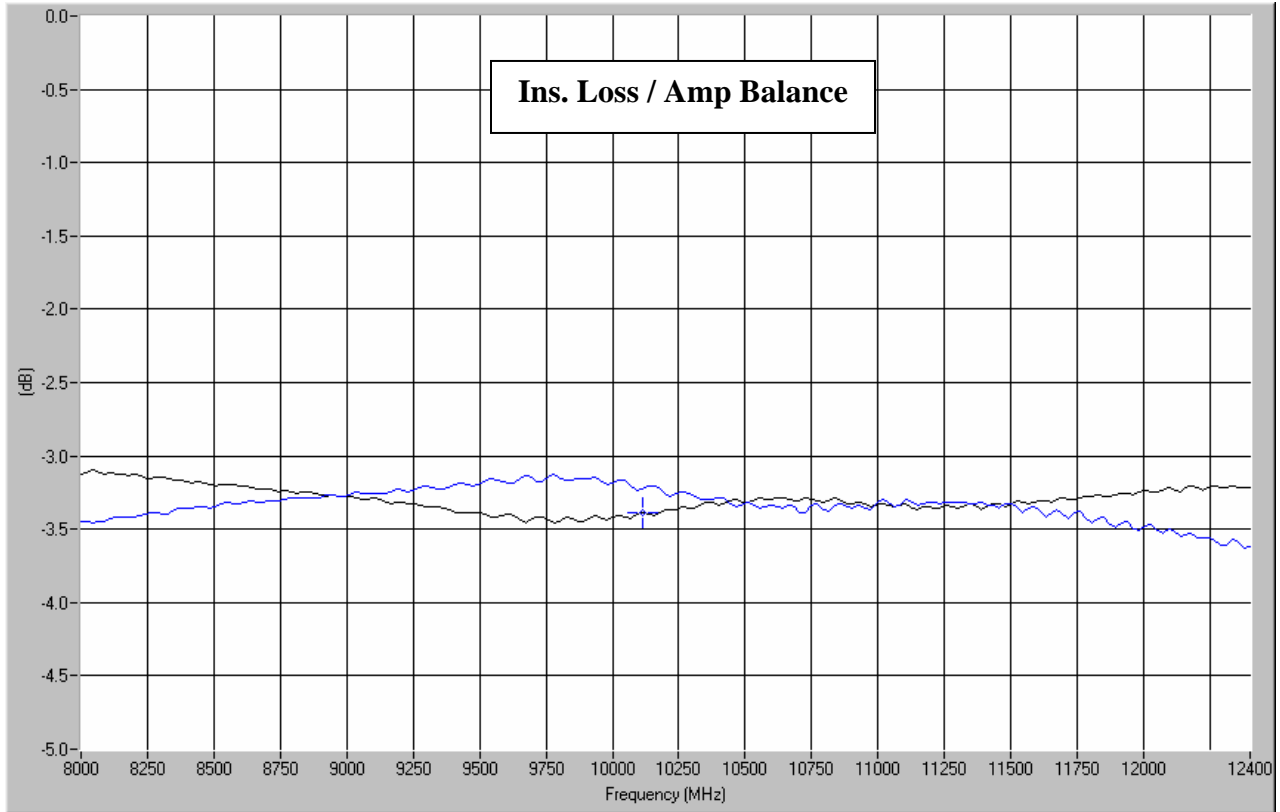

Hybrid Couplers 3 dB, 90°

Applications

- Balanced Mixers
- Antenna Feed Networks
- Phasing Networks
- Dividers/Combiners

Features

- Military Grade
- 8.0 – 12.4 GHz
- 2-Way power Split
- Quadrature
- Connectors Per MIL-C-39012
- Rugged Aluminum Housing
- Low VSWR
- Meets MIL-E-5400 Class 3 Requirements

Outline Drawing

Electrical and Mechanical Specifications subject to change without notice.

Typical Test Data Plots

USA/Canada: (315) 432-8909
 Toll Free: (800) 411-6596
 Europe: +44 2392-232392

Typical Test Data Plots