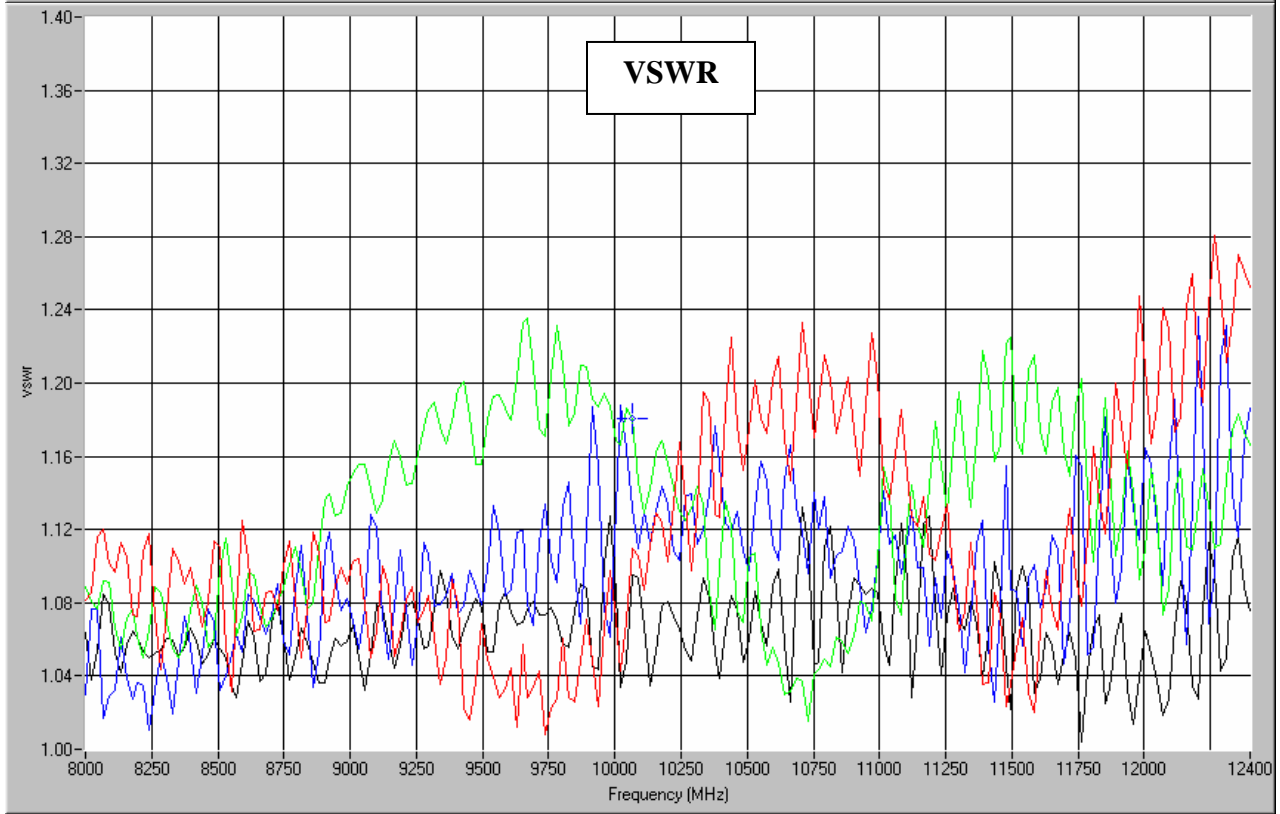

Hybrid Couplers 3 dB, 90°

Applications

- Balanced Mixers
- Antenna Feed Networks
- Phasing Networks
- Dividers/Combiners

Features

- Military Grade
- 8.0 – 12.4 GHz
- 2-Way power Split
- Quadrature
- Connectors Per MIL-C-39012
- Rugged Aluminum Housing
- Low VSWR
- Meets MIL-E-5400 Class 3 Requirements

Outline Drawing

Electrical and Mechanical Specifications subject to change without notice.

Typical Test Data Plots

USA/Canada: (315) 432-8909
 Toll Free: (800) 411-6596
 Europe: +44 2392-232392

Typical Test Data Plots