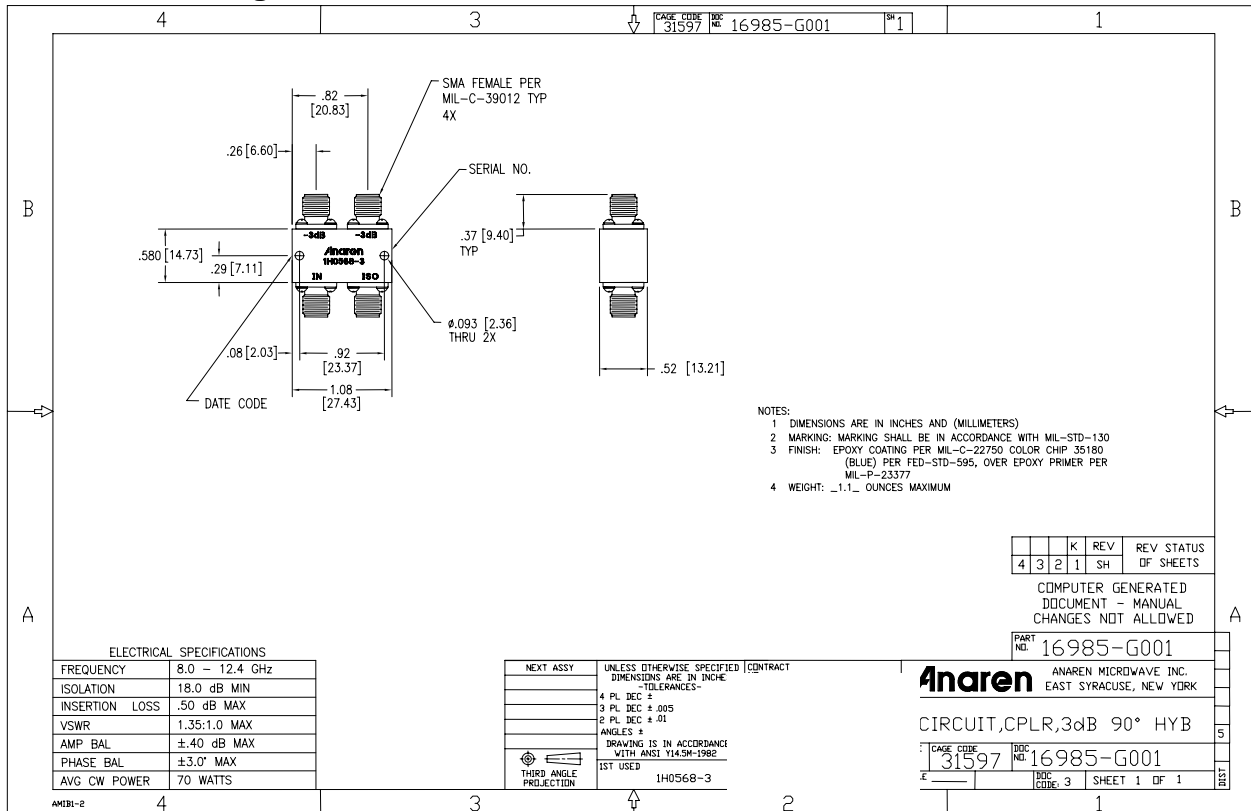

Hybrid Couplers 3 dB, 90°

Applications

- Balanced Mixers
- Antenna Feed Networks
- Phasing Networks
- Dividers/Combiners

Features

- Military Grade
- 8.0 – 12.4 GHz
- 2-Way power Split
- Quadrature
- Connectors Per MIL-C-39012
- Rugged Aluminum Housing
- Low VSWR
- Meets MIL-E-5400 Class 3 Requirements

Outline Drawing

Electrical and Mechanical Specifications subject to change without notice.

Typical Test Data Plots

USA/Canada: (315) 432-8909
 Toll Free: (800) 411-6596
 Europe: +44 2392-232392

Typical Test Data Plots