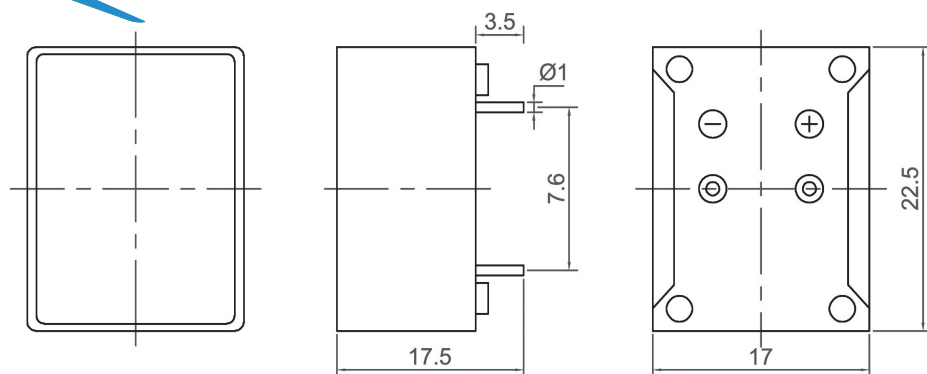

Mechanical Buzzer (DC)

CMEB1713

Canopus Part no.	Operating Voltage (VDC)	Rated Voltage (VDC)	Max Rated Current (mA)	Min Sound Output (dBA)	Fundamental Frequency (Hz)	Tone Nature	Operating Temperature (°C)	Housing	Weight (g)
CMEB1713A04BP	1 ~ 3	1.5	20	70 at 20cm	400±100	Continuous	-10 ~ +60	ABS	10
CMEB1713C04BP	2 ~ 4	3.6	25	70 at 20cm	400±100	Continuous	-10 ~ +60	ABS	10
CMEB1713F04BP	4 ~ 8	6	25	75 at 20cm	400±100	Continuous	-10 ~ +60	ABS	10
CMEB1713G04BP	6 ~ 12	9	25	75 at 20cm	400±100	Continuous	-10 ~ +60	ABS	10
CMEB1713H04BP	9 ~ 15	12	25	75 at 20cm	400±100	Continuous	-10 ~ +60	ABS	10
CMEB1713I04BP	15 ~ 27	24	30	75 at 20cm	400±100	Continuous	-10 ~ +60	ABS	10

CANOPUS

CMEB1714

Canopus Part no.	Operating Voltage (VDC)	Rated Voltage (VDC)	Max Rated Current (mA)	Min Sound Output (dBA)	Fundamental Frequency (Hz)	Tone Nature	Operating Temperature (°C)	Housing	Weight (g)
CMEB1714A04BP	1 ~ 3	1.5	20	70 at 20cm	400±100	Continuous	-10 ~ +60	ABS	10
CMEB1714C04BP	2 ~ 4	3.6	25	70 at 20cm	400±100	Continuous	-10 ~ +60	ABS	10
CMEB1714F04BP	4 ~ 8	6	25	75 at 20cm	400±100	Continuous	-10 ~ +60	ABS	10
CMEB1714G04BP	6 ~ 12	9	25	75 at 20cm	400±100	Continuous	-10 ~ +60	ABS	10
CMEB1714H04BP	9 ~ 15	12	25	75 at 20cm	400±100	Continuous	-10 ~ +60	ABS	10
CMEB1714I04BP	15 ~ 27	24	30	75 at 20cm	400±100	Continuous	-10 ~ +60	ABS	10