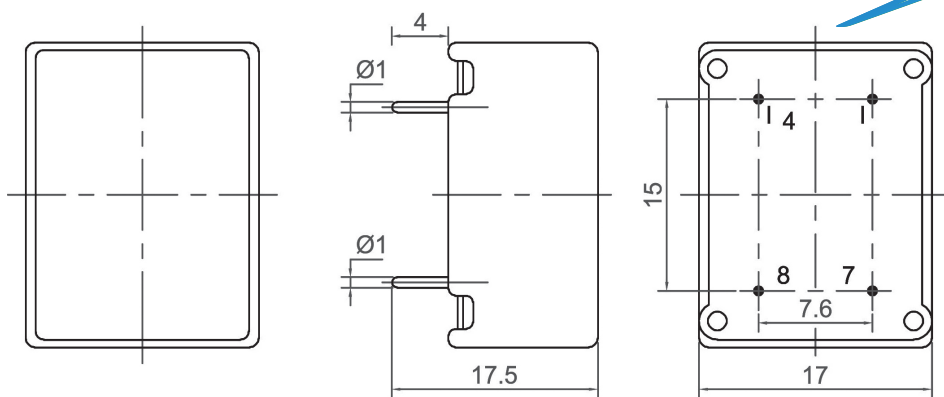

Mechanical Buzzer (DC)

CMEB1713

Canopus Part no.	Operating Voltage (VDC)	Rated Voltage (VDC)	Max Rated Current (mA)	Min Sound Output (dBA)	Fundamental Frequency (Hz)	Tone Nature	Operating Temperature (°C)	Housing	Weight (g)
CMEB1713A04BP	1 ~ 3	1.5	20	70 at 20cm	400±100	Continuous	-10 ~ +60	ABS	10
CMEB1713C04BP	2 ~ 4	3.6	25	70 at 20cm	400±100	Continuous	-10 ~ +60	ABS	10
CMEB1713F04BP	4 ~ 8	6	25	75 at 20cm	400±100	Continuous	-10 ~ +60	ABS	10
CMEB1713G04BP	6 ~ 12	9	25	75 at 20cm	400±100	Continuous	-10 ~ +60	ABS	10
CMEB1713H04BP	9 ~ 15	12	25	75 at 20cm	400±100	Continuous	-10 ~ +60	ABS	10
CMEB1713I04BP	15 ~ 27	24	30	75 at 20cm	400±100	Continuous	-10 ~ +60	ABS	10

CANOPUS

CMEB1714

Canopus Part no.	Operating Voltage (VDC)	Rated Voltage (VDC)	Max Rated Current (mA)	Min Sound Output (dBA)	Fundamental Frequency (Hz)	Tone Nature	Operating Temperature (°C)	Housing	Weight (g)
CMEB1714A04BP	1 ~ 3	1.5	20	70 at 20cm	400±100	Continuous	-10 ~ +60	ABS	10
CMEB1714C04BP	2 ~ 4	3.6	25	70 at 20cm	400±100	Continuous	-10 ~ +60	ABS	10
CMEB1714F04BP	4 ~ 8	6	25	75 at 20cm	400±100	Continuous	-10 ~ +60	ABS	10
CMEB1714G04BP	6 ~ 12	9	25	75 at 20cm	400±100	Continuous	-10 ~ +60	ABS	10
CMEB1714H04BP	9 ~ 15	12	25	75 at 20cm	400±100	Continuous	-10 ~ +60	ABS	10
CMEB1714I04BP	15 ~ 27	24	30	75 at 20cm	400±100	Continuous	-10 ~ +60	ABS	10