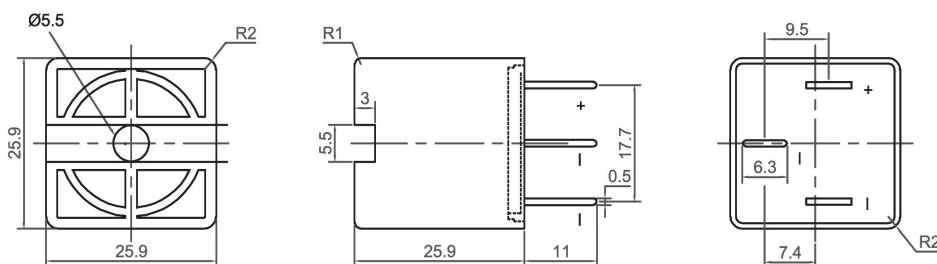

Piezo Buzzer (DC)

CPB2626

Canopus Part no.	Operating Voltage (VDC)	Rated Voltage (VDC)	Max Rated Current (mA)	Min Sound Output (dBA)	Resonant Frequency (Hz)	Tone Nature	Operating Temperature (°C)	Housing	Weight (g)
CPB2626HC33LG	9 ~ 18	12	15	88 at 30cm	3300 ± 500	Continuous	-20 ~ +85	Pa66	10

CANOPUS

CPB2924

Canopus Part no.	Operating Voltage (VDC)	Rated Voltage (VDC)	Max Rated Current (mA)	Min Sound Output (dBA)	Resonant Frequency (Hz)	Tone Nature	Operating Temperature (°C)	Housing	Weight (g)
CPB2924HC35BW	1.5 ~ 16	12	15	95 at 30cm	3500 ± 500	Continuous	-20 ~ +60	ABS	15
CPB2924HCD32BW	3 ~ 15	12	20	90 at 30cm	3200 ± 500	Dual	-20 ~ +60	ABS	15
CPB2924HD32BW	3 ~ 15	12	10	90 at 30cm	3200 ± 500	Pulse	-20 ~ +60	ABS	15
CPB2924IC35BW	1.5 ~ 28	24	20	95 at 30cm	3500 ± 500	Continuous	-20 ~ +60	ABS	15
CPB2924ICD32BW	3 ~ 15	24	30	90 at 30cm	3200 ± 500	Dual	-20 ~ +60	ABS	15
CPB2924ID32BW	1.5 ~ 28	24	20	90 at 30cm	3200 ± 500	Pulse	-20 ~ +60	ABS	15

CPB3009

Canopus Part no.	Operating Voltage (VDC)	Rated Voltage (VDC)	Max Rated Current (mA)	Min Sound Output (dBA)	Resonant Frequency (Hz)	Tone Nature	Operating Temperature (°C)	Housing	Weight (g)
CPB3009HC34BW	3 ~ 20	12	15	85 at 30cm	3400 ± 500	Continuous	-20 ~ +65	ABS	6