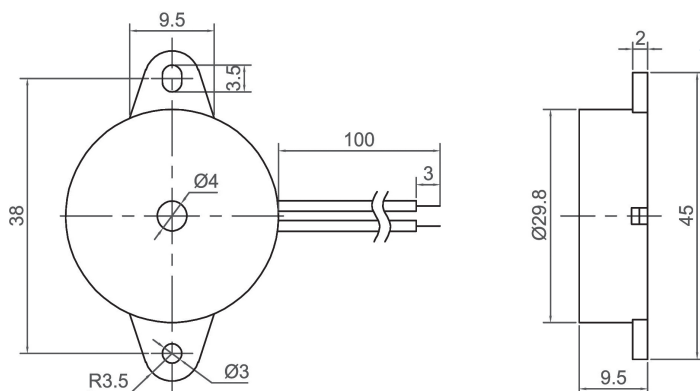

Piezo Buzzer (DC)

CPB2626

Canopus Part no.	Operating Voltage (VDC)	Rated Voltage (VDC)	Max Rated Current (mA)	Min Sound Output (dBA)	Resonant Frequency (Hz)	Tone Nature	Operating Temperature (°C)	Housing	Weight (g)
CPB2626HC33LG	9 ~ 18	12	15	88 at 30cm	3300 ± 500	Continuous	-20 ~ +85	Pa66	10

CANOPUS

CPB2924

Canopus Part no.	Operating Voltage (VDC)	Rated Voltage (VDC)	Max Rated Current (mA)	Min Sound Output (dBA)	Resonant Frequency (Hz)	Tone Nature	Operating Temperature (°C)	Housing	Weight (g)
CPB2924HC35BW	1.5 ~ 16	12	15	95 at 30cm	3500 ± 500	Continuous	-20 ~ +60	ABS	15
CPB2924HCD32BW	3 ~ 15	12	20	90 at 30cm	3200 ± 500	Dual	-20 ~ +60	ABS	15
CPB2924HD32BW	3 ~ 15	12	10	90 at 30cm	3200 ± 500	Pulse	-20 ~ +60	ABS	15
CPB2924IC35BW	1.5 ~ 28	24	20	95 at 30cm	3500 ± 500	Continuous	-20 ~ +60	ABS	15
CPB2924ICD32BW	3 ~ 15	24	30	90 at 30cm	3200 ± 500	Dual	-20 ~ +60	ABS	15
CPB2924ID32BW	1.5 ~ 28	24	20	90 at 30cm	3200 ± 500	Pulse	-20 ~ +60	ABS	15

CPB3009

Canopus Part no.	Operating Voltage (VDC)	Rated Voltage (VDC)	Max Rated Current (mA)	Min Sound Output (dBA)	Resonant Frequency (Hz)	Tone Nature	Operating Temperature (°C)	Housing	Weight (g)
CPB3009HC34BW	3 ~ 20	12	15	85 at 30cm	3400 ± 500	Continuous	-20 ~ +65	ABS	6