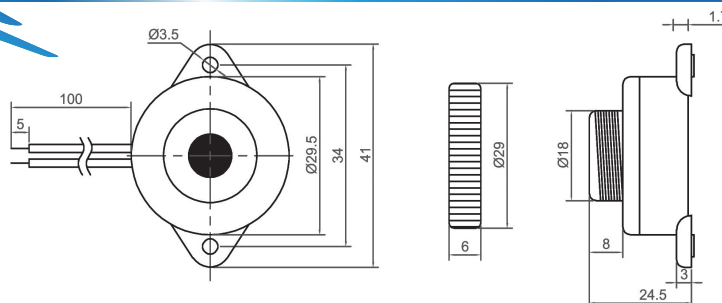

Piezo Buzzer (DC)

CPB2626

Canopus Part no.	Operating Voltage (VDC)	Rated Voltage (VDC)	Max Rated Current (mA)	Min Sound Output (dBA)	Resonant Frequency (Hz)	Tone Nature	Operating Temperature (°C)	Housing	Weight (g)
CPB2626HC33LG	9 ~ 18	12	15	88 at 30cm	3300 ± 500	Continuous	-20 ~ +85	Pa66	10

CANOPUS

CPB2924

Canopus Part no.	Operating Voltage (VDC)	Rated Voltage (VDC)	Max Rated Current (mA)	Min Sound Output (dBA)	Resonant Frequency (Hz)	Tone Nature	Operating Temperature (°C)	Housing	Weight (g)
CPB2924HC35BW	1.5 ~ 16	12	15	95 at 30cm	3500 ± 500	Continuous	-20 ~ +60	ABS	15
CPB2924HCD32BW	3 ~ 15	12	20	90 at 30cm	3200 ± 500	Dual	-20 ~ +60	ABS	15
CPB2924HD32BW	3 ~ 15	12	10	90 at 30cm	3200 ± 500	Pulse	-20 ~ +60	ABS	15
CPB2924IC35BW	1.5 ~ 28	24	20	95 at 30cm	3500 ± 500	Continuous	-20 ~ +60	ABS	15
CPB2924ICD32BW	3 ~ 15	24	30	90 at 30cm	3200 ± 500	Dual	-20 ~ +60	ABS	15
CPB2924ID32BW	1.5 ~ 28	24	20	90 at 30cm	3200 ± 500	Pulse	-20 ~ +60	ABS	15

CPB3009

Canopus Part no.	Operating Voltage (VDC)	Rated Voltage (VDC)	Max Rated Current (mA)	Min Sound Output (dBA)	Resonant Frequency (Hz)	Tone Nature	Operating Temperature (°C)	Housing	Weight (g)
CPB3009HC34BW	3 ~ 20	12	15	85 at 30cm	3400 ± 500	Continuous	-20 ~ +65	ABS	6