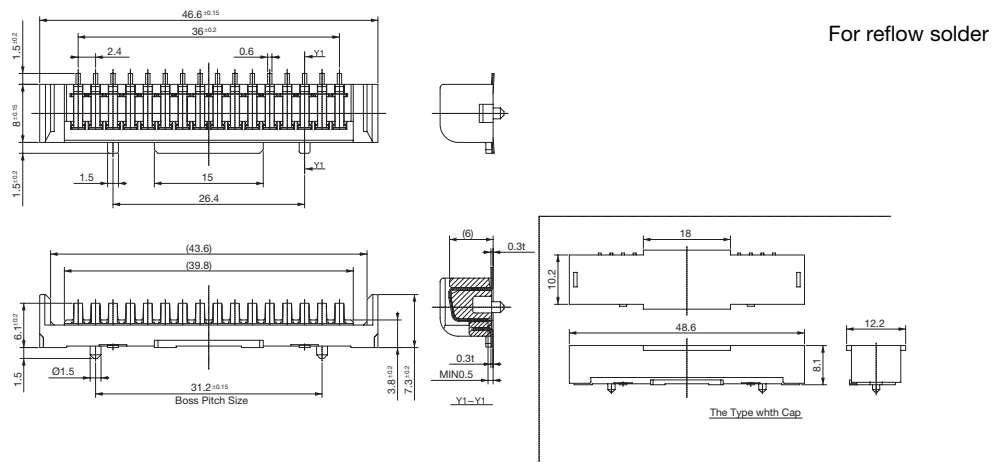

Delivery Form

	CAM-G79	CAM-G80
Packing Form	Tray	Tray
Number of Standard Storage	With cap, 50/Tray, Without cap 115/Tray	75/Tray

DIMENSIONS

CAM-G79

CAM-G80