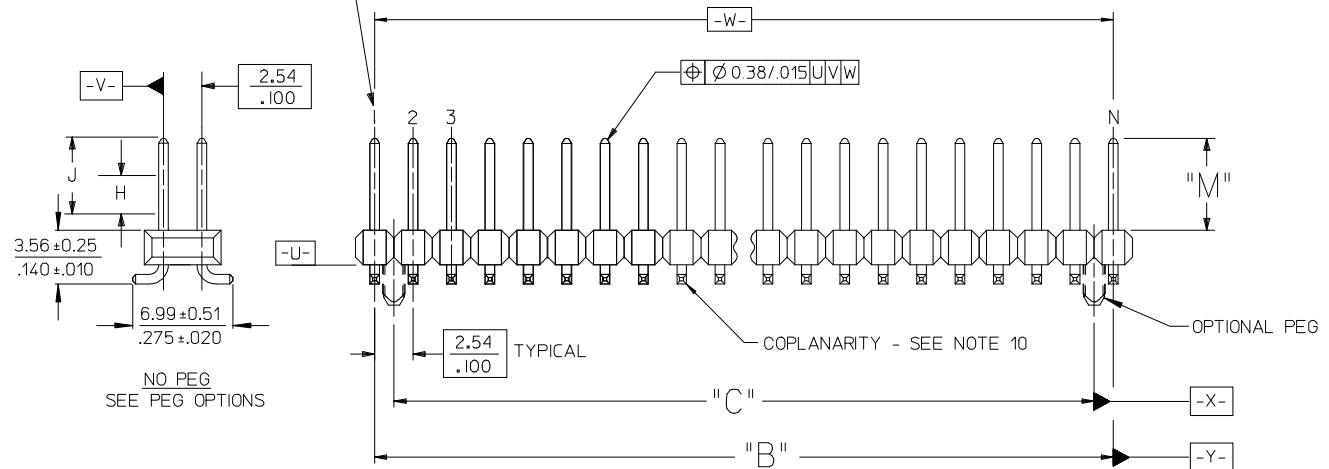

PLEASE CHECK WWW.MOLEX.COM FOR LATEST PART INFORMATION

Part Number: [0015911442](#)
Status: **Active**
Description: 2.54mm (.100") Pitch C-Grid® Header, Surface Mount, Dual Row, Vertical, 44 Circuits, 0.38µm (15µ") Gold (Au) Selective Plating, with 3.30mm (.130") PCB Locator Pegs

OPTIONAL
PICK AND PLACE CAP
SEE NOTES 4 & 9.

DIM. "M"	DIM. "G"
6.10 .240	10.67 .420
8.13 .320	12.70 .500

PEG OPTIONS

P.C. BOARD PAD LAYOUT
AT ENDS FOR NO PEG VERSION.

ROW "A"
ROW "B"

USED TO LOCATE VOIDED CIRCUITS