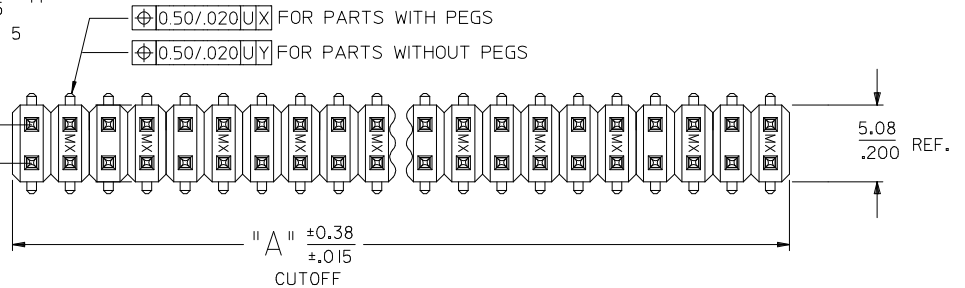

PLEASE CHECK WWW.MOLEX.COM FOR LATEST PART INFORMATION

Part Number: [0015911442](#)
Status: **Active**
Description: 2.54mm (.100") Pitch C-Grid® Header, Surface Mount, Dual Row, Vertical, 44 Circuits, 0.38µm (15µ") Gold (Au) Selective Plating, with 3.30mm (.130") PCB Locator Pegs

OPTIONAL
PICK AND PLACE CAP
SEE NOTES 4 & 9.

DIM. "M"	DIM. "G"
6.10 .240	10.67 .420
8.13 .320	12.70 .500

PEG OPTIONS

P.C. BOARD PAD LAYOUT
AT ENDS FOR NO PEG VERSION.

ROW "A"
ROW "B"

USED TO LOCATE VOIDED CIRCUITS