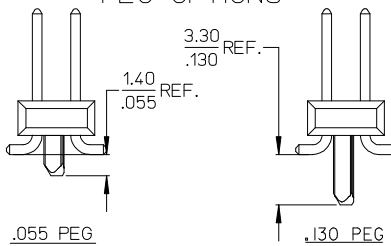

PLEASE CHECK WWW.MOLEX.COM FOR LATEST PART INFORMATION

Part Number: [0015911442](#)
Status: **Active**
Description: 2.54mm (.100") Pitch C-Grid® Header, Surface Mount, Dual Row, Vertical, 44 Circuits, 0.38µm (15µ") Gold (Au) Selective Plating, with 3.30mm (.130") PCB Locator Pegs

OPTIONAL
PICK AND PLACE CAP
SEE NOTES 4 & 9.

DIM. "M"	DIM. "G"
6.10 .240	10.67 .420
8.13 .320	12.70 .500

PEG OPTIONS

P.C. BOARD PAD LAYOUT
AT ENDS FOR NO PEG VERSION.

ROW "A"
ROW "B"

USED TO LOCATE VOIDED CIRCUITS

REV	DESCRIPTION
K3	12CKT TAPE & REEL EC NO: UCP2009-2465 DRWN:KIPPER 2009/08/04 CHKD:SSOUSEK 2009/08/07 APPR:FSMITH 2009/08/10

QUALITY SYMBOLS
▽=0
▽=0

GENERAL TOLERANCES (UNLESS SPECIFIED)	
mm	INCH
4 PLACES ± ---	± ---
3 PLACES ± ---	± .005
2 PLACES ± 0.13	± .010
1 PLACE ± 0.25	± ---
ANGULAR ±1/2°	