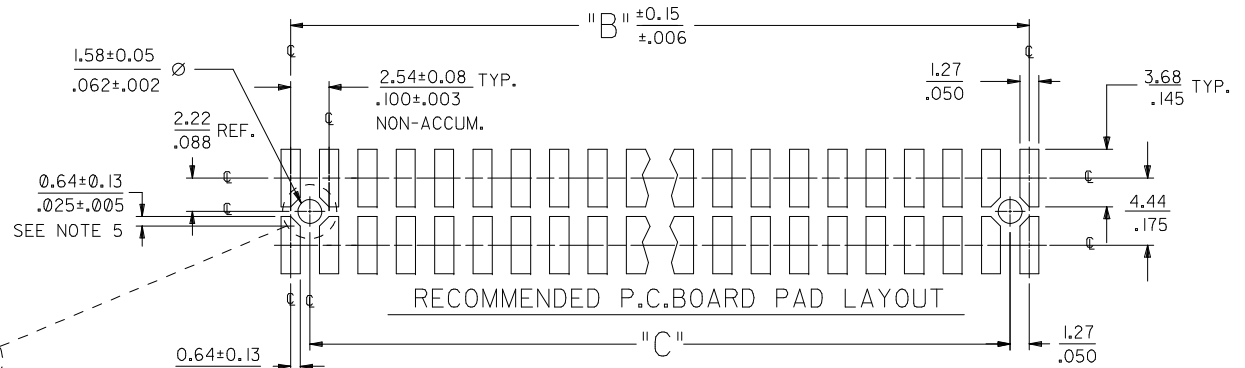

PLEASE CHECK WWW.MOLEX.COM FOR LATEST PART INFORMATION

Part Number: [0015911442](#)
Status: **Active**
Description: 2.54mm (.100") Pitch C-Grid® Header, Surface Mount, Dual Row, Vertical, 44 Circuits, 0.38µm (15µ") Gold (Au) Selective Plating, with 3.30mm (.130") PCB Locator Pegs

OPTIONAL
PICK AND PLACE CAP
SEE NOTES 4 & 9.

DIM. "M"	DIM. "G"
6.10 .240	10.67 .420
8.13 .320	12.70 .500

PEG OPTIONS

P.C. BOARD PAD LAYOUT
AT ENDS FOR NO PEG VERSION.

ROW "A"
ROW "B"

USED TO LOCATE VOIDED CIRCUITS