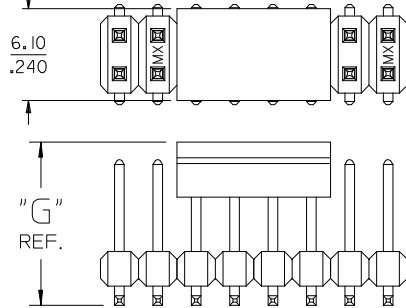

PLEASE CHECK WWW.MOLEX.COM FOR LATEST PART INFORMATION

Part Number: [0015911442](#)
Status: **Active**
Description: 2.54mm (.100") Pitch C-Grid® Header, Surface Mount, Dual Row, Vertical, 44 Circuits, 0.38µm (15µ") Gold (Au) Selective Plating, with 3.30mm (.130") PCB Locator Pegs

OPTIONAL
PICK AND PLACE CAP
SEE NOTES 4 & 9.

DIM. "M"	DIM. "G"
6.10 .240	10.67 .420
8.13 .320	12.70 .500

PEG OPTIONS

P.C. BOARD PAD LAYOUT
AT ENDS FOR NO PEG VERSION.

ROW "A"
ROW "B"

USED TO LOCATE VOIDED CIRCUITS

REV	DESCRIPTION
K3	12CKT TAPE & REEL EC NO: UCP2009-2465 DRWN:KIPPER 2009/08/04 CHKD:SSOUSEK 2009/08/07 APPR:FSMITH 2009/08/10

QUALITY SYMBOLS
▽=0
▽=0

GENERAL TOLERANCES (UNLESS SPECIFIED)	
mm	INCH
4 PLACES ± ---	± ---
3 PLACES ± ---	± .005
2 PLACES ± 0.13	± .010
1 PLACE ± 0.25	± ---
ANGULAR ±1/2°	