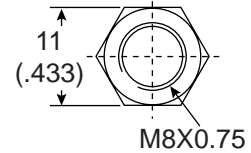

Washer 2 PCS.

Nut 1 PCS

Audio Taper	Linear Taper
313-2440 - 1K	313-2441 - 500
313-2440 - 5K	313-2441 - 1K
313-2440 - 10K	313-2441 - 5K
313-2440 - 50K	313-2441 - 10K
313-2440 - 100K	313-2441 - 25K
313-2440 - 500K	313-2441 - 50K
313-2440 - 1M	313-2441 - 100K
	313-2441 - 250K
	313-2441 - 500K
	313-2441 - 1M
	313-2441 - 2M
	313-2441 - 5M

Electrical Specification:

- Rated wattage: .5W
- Maximum working voltage: 500V
- Slide noise: less than 47 mV
- Insulation resistance: more than 100M Ω
- Withstand voltage: 500VAC for 1 minute
- Temperature range: from -10°C to +70°C
- VR life: 15,000 cycles