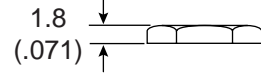

Washer 2 PCS.

Nut 1 PCS

Audio Taper	Linear Taper
313-2440 - 1K	313-2441 - 500
313-2440 - 5K	313-2441 - 1K
313-2440 - 10K	313-2441 - 5K
313-2440 - 50K	313-2441 - 10K
313-2440 - 100K	313-2441 - 25K
313-2440 - 500K	313-2441 - 50K
313-2440 - 1M	313-2441 - 100K
	313-2441 - 250K
	313-2441 - 500K
	313-2441 - 1M
	313-2441 - 2M
	313-2441 - 5M

Electrical Specification:

- Rated wattage: .5W
- Maximum working voltage: 500V
- Slide noise: less than 47 mV
- Insulation resistance: more than 100M Ω
- Withstand voltage: 500VAC for 1 minute
- Temperature range: from -10°C to +70°C
- VR life: 15,000 cycles