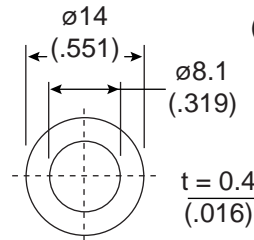

Washer 2 PCS.

Nut 1 PCS

Audio Taper	Linear Taper
313-2440 - 1K	313-2441 - 500
313-2440 - 5K	313-2441 - 1K
313-2440 - 10K	313-2441 - 5K
313-2440 - 50K	313-2441 - 10K
313-2440 - 100K	313-2441 - 25K
313-2440 - 500K	313-2441 - 50K
313-2440 - 1M	313-2441 - 100K
	313-2441 - 250K
	313-2441 - 500K
	313-2441 - 1M
	313-2441 - 2M
	313-2441 - 5M

Electrical Specification:

- Rated wattage: .5W
- Maximum working voltage: 500V
- Slide noise: less than 47 mV
- Insulation resistance: more than 100M Ω
- Withstand voltage: 500VAC for 1 minute
- Temperature range: from -10°C to +70°C
- VR life: 15,000 cycles