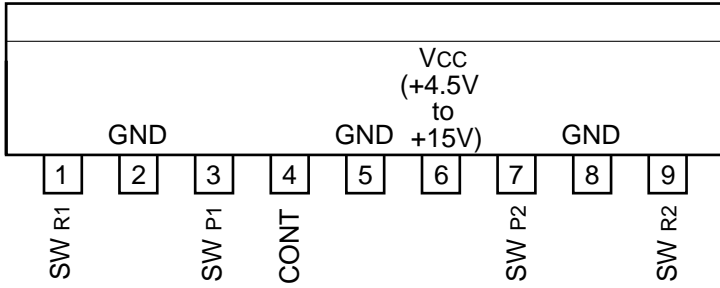

AUDIO HEAD SELECTOR

-SIDE VIEW-

DataSheet4U.com

DataShee