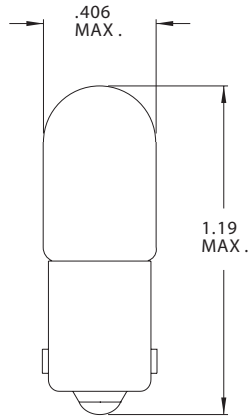

Chicago Miniature Lighting, LLC

Lighting the world since 1910

T-3 1/4 Miniature Bayonet Base

T-3 1/4 Miniature Bayonet Base

Part Number	Design Voltage	Amps	MSCP	Life Hours	Filament Type
CM49	2.00	.06	.04	1,000	S-2
CM1809	2.00	.06	.02	1,000	C-6
CM43	2.50	.50	.50	3,000	C-2R
CM45	3.20	.35	.50	3,000	C-2R
CM1490	3.20	.16	.20	3,000	C-2R
CM1688	3.75	.09	.18	1,000	C-2R
CM1804	4.00	.06	.07	1,000	S-2
CM1867	4.00	.06	.06	2,000	C-6
CM1850	5.00	.09	.25	1,500	C-2R
CM1851	5.00	.12	.40	40	C-2R
CM1906	5.00	.07	.19	1,000	C-6
CM316	6.00	.70	3.40	500	C-2R
CM1689	6.00	.14	.35	2,000	C-2V
CM44	6.30	.25	.90	3,000	C-2R
CM47	6.30	.15	.50	3,000	C-2R
CM238	6.30	.50	2.00	2,000	C-2R
CM239	6.30	.36	.67	5,000	C-2R
CM240	6.30	.36	.67	5,000	C-2R
CM267	6.30	.15	.33	5,000	C-2R
CM755	6.30	.15	.33	20,000	C-2R
CM1302	6.30	.04	.08	5,000	C-6
CM1810	6.30	.40	1.40	3,000	C-2R
CM1847	6.30	.15	.38	5,000	C-2R
CM1866	6.30	.25	.65	5,000	C-2R
CM1888	7.00	.50	2.00	1,500	C-2R
CM1908	7.00	.19	.30	2,000	C-2R
CM1816	13.0	.33	3.00	1,000	C-2V
CM181	14.0	.41	3.00	1,500	C-2F
CM756	14.0	.08	.31	15,000	C-2F
CM1488	14.0	.15	1.50	200	C-2V
CM1815	14.0	.20	1.40	3,000	C-2V
CM1889	14.0	.27	2.00	1,500	C-2F
CM1891	14.0	.24	2.00	500	C-2F
CM1893	14.0	.33	2.00	7,500	C-2F
CM1894	14.0	.24	2.00	500	C-2V
CM1898	14.0	.24	2.00	7,500	2C-2R
CM216	14.4	.24	1.00	3,000	C-2F
CM1813	14.4	.10	.86	1,000	C-2V
CM1892	14.4	.12	.75	1,000	C-2F
CM1909	14.4	.10	.86	1,000	C-2V
CM1881	15.5	.24	2.20	500	C-2F