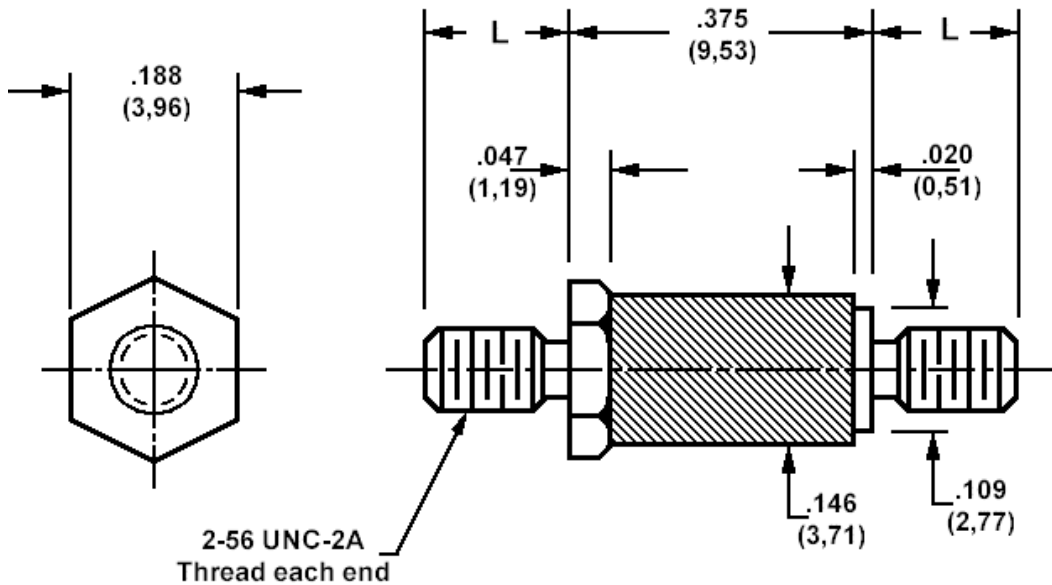

352-4623 Spacer/Stand-off, insulated, threaded

How to order code
352-4623-XX-07-16
 Basic Part No XX = L dimension

DIMENSIONS (XX)		
	(XX)	L
352-4623	-01	.125 (3,18)
	-02	.188 (4,78)
	-03	.250 (6,35)

MATERIALS		
Component	Material	Finish
Studs	Brass	Cadmium (plus Chromate)
Insulator	Diallyl Phthalate	Blue

Other colour insulators available on request

ADDITIONAL SPECIFICATIONS	
Dielectric Withstanding Voltage (VRMS)	3000
Capacitance (pF)	.4