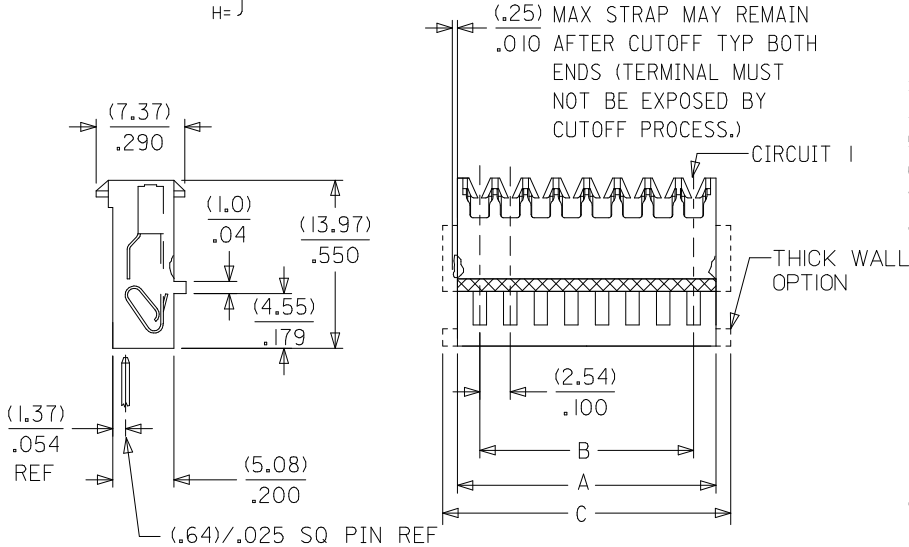

1. MATERIAL: UNFILLED NYLON, UL94V-2, MOLDED MATERIAL (CLEAR)
2. FINISH:
   - (102) OVERALL TIN: (0.00508)/.000200 MIN OVER (0.00254)/.000100 MIN COPPER.
   - (208) SELECT GOLD: (0.00038)/.000015 MIN, * SELECT TIN: (0.00254)/.000100 MIN, OVERALL NICKEL UNDERPLATE: (0.00127)/.000050 MIN.
   - (228) SELECT GOLD: (0.00076)/.000030 MIN, * SELECT TIN: (0.00254)/.000100 MIN, OVERALL NICKEL UNDERPLATE: (0.00127)/.000050 MIN.
   - (501) OVERALL GOLD: (0.00051)/.000020 MIN OVER (0.00076)/.000030 MIN NICKEL
   - (502) OVERALL GOLD: (0.00051)/.000020 MIN OVER (0.00127)/.000050 MIN NICKEL.
   - (503) OVERALL GOLD: (0.00076)/.000030 MIN OVER (0.00127)/.000050 MIN NICKEL.
   - (P909) OVERALL TIN: (0.00254)/.000100 MIN. *THE PRIMARY SHIPPING CARTON WILL BE LABELED COMPLIANT TO RoHS DIRECTIVE 2002/95/EC AND ELV ANNEX II OF DIRECTIVE 2000/53/EC*. CARTONS WITHOUT THIS LABEL MAY CONTAIN PRODUCT WITH TIN/LEAD PLATINGS.
3. PRODUCT SPECIFICATION: PS-7720-001
4. PACKAGING: BULK PK-7720-001 SEE CHART
5. THESE HOUSINGS ARE FOR USE WITH SINGLE 22 AWG WIRE TERMINATION ONLY
6. COLOR STRIPE TO RUN LENGTH OF RIB AS SHOWN (SEE CHART FOR COLOR)
7. SEE APPLICATION SPEC SMES-7720-0002 FOR ADDITIONAL INFORMATION.
8. WIRE SPECIFICATIONS: SEE SMES-7720-0002 (INSUL. DIA (1.52)/.060 MAX)
   - SLOT SIZE A FOR USE WITH: 26 AWG SOLID, STRANDED TINNED
   - SLOT SIZE H FOR USE WITH: 28 AWG SOLID, STRANDED TINNED, AND STRANDED TOPCOAT
   - SLOT SIZE F FOR USE WITH: 24 AWG SOLID, STRANDED TINNED, AND STRANDED TOPCOAT
   - SLOT SIZE E FOR USE WITH: 26 AWG STRANDED TOPCOAT
   - SLOT SIZE G FOR USE WITH: 22 AWG STRANDED TINNED
9. THIS PART CONFORMS TO CLASS B REQUIREMENTS OF COSMETIC SPECIFICATION PS-45499-002.

NO OF CKTS	DIM A	DIM B	DIM C
2	(5.44) .214	(2.54) .100	(7.59) .299
3	(7.98) .314	(5.08) .200	(10.13) .399
4	(10.52) .414	(7.62) .300	(12.67) .499
5	(13.06) .514	(10.16) .400	(15.21) .599
6	(15.60) .614	(12.70) .500	(17.75) .699
7	(18.14) .714	(15.24) .600	(20.29) .799
8	(20.68) .814	(17.78) .700	(22.83) .899
9	(23.22) .914	(20.30) .800	(25.37) .999
10	(25.76) 1.014	(22.86) .900	(27.91) 1.099
11	(28.30) 1.114	(25.40) 1.000	(30.45) 1.199
12	(30.84) 1.214	(27.94) 1.100	(32.99) 1.299
13	(33.38) 1.314	(30.48) 1.200	(35.53) 1.399
14	(35.92) 1.414	(33.02) 1.300	(38.07) 1.499
15	(38.46) 1.514	(35.56) 1.400	(40.61) 1.599
16	(41.00) 1.614	(38.10) 1.500	(43.15) 1.699
17	(43.54) 1.714	(40.64) 1.600	(45.69) 1.799
18	(46.08) 1.814	(43.18) 1.700	(48.23) 1.899
19	(48.62) 1.914	(45.72) 1.800	(50.77) 1.999
20	(51.16) 2.014	(48.26) 1.900	(53.31) 2.099
21	(53.70) 2.114	(50.80) 2.000	(55.85) 2.199
22	(56.24) 2.214	(53.34) 2.100	(58.39) 2.299
23	(58.78) 2.314	(55.88) 2.200	(60.93) 2.399
24	(61.32) 2.414	(58.42) 2.300	(63.47) 2.499
25	(63.86) 2.514	(60.96) 2.400	(66.01) 2.599
26	(66.40) 2.614	(63.50) 2.500	(68.55) 2.699
27	(68.94) 2.714	(66.04) 2.600	(71.09) 2.799
28	(71.48) 2.814	(68.58) 2.700	(73.63) 2.899

CORRECT HSG. NO.'S
EC NO: UCP2009-2291
DRWN:MKIPPER 2009/04/16
CHKD:SSOUSEK 2009/04/17
APPR:FSM:TH 2009/04/17

QUALITY SYMBOLS
▽=0
◁=0

DESCRIPTION
REV

BA

GENERAL TOLERANCES (UNLESS SPECIFIED)

	mm	INCH
4 PLACES	± .005	± .0002
3 PLACES	± .004	± .00015
2 PLACES	± .003	± .0001
1 PLACE	± .002	± .00005

ANGULAR ±1/2°

DRAFT WHERE APPLICABLE MUST REMAIN WITHIN DIMENSIONS

DIMENSION STYLE
MM/IN

SCALE

DESIGN UNITS
INCH

THIRD ANGLE PROJECTION

DRAWN BY DATE
SAMIEC 2004/04/13

CHECKED BY DATE
SAMIEC 2004/04/13

APPROVED BY DATE
MARGULIS 2004/04/13

MATERIAL NO.
SEE CHART

TITLE
KK 100 IDT CONNECTOR ASSEMBLY

MOLEX INCORPORATED

DOCUMENT NO.
SD-7720-001

SHEET NO.
1 OF *