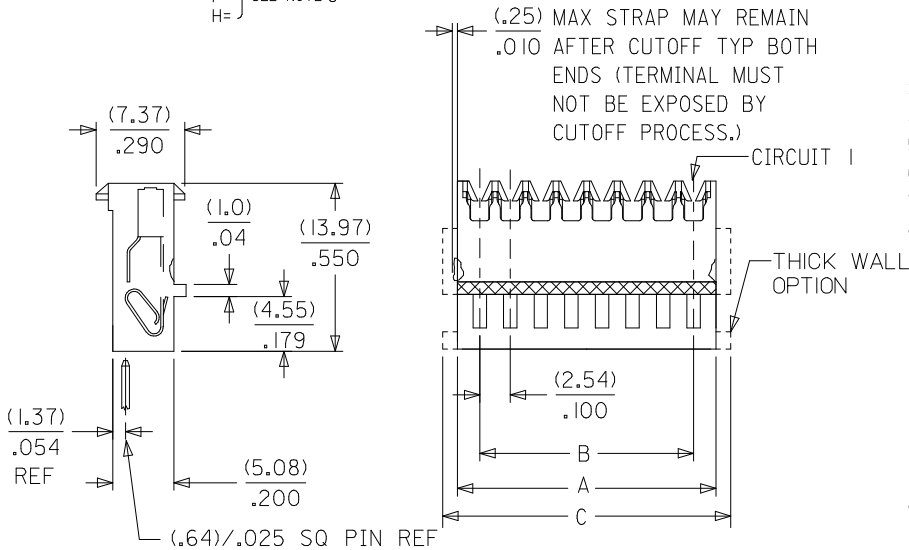

1. MATERIAL: UNFILLED NYLON, UL94V-2, MOLDED MATERIAL (CLEAR)
2. FINISH:
   - (102) OVERALL TIN: (0.00508)/(0.00200 MIN OVER (0.00254)/(0.00100 MIN COPPER.
   - (208) SELECT GOLD: (0.00038)/(0.00015 MIN, * SELECT TIN: (0.00254)/(0.00100 MIN, OVERALL NICKEL UNDERPLATE: (0.00127)/(0.00050 MIN.
   - (228) SELECT GOLD: (0.00076)/(0.00030 MIN, * SELECT TIN: (0.00254)/(0.00100 MIN, OVERALL NICKEL UNDERPLATE: (0.00127)/(0.00050 MIN.
   - (501) OVERALL GOLD: (0.00051)/(0.00020 MIN OVER (0.00076)/(0.00030 MIN NICKEL
   - (502) OVERALL GOLD: (0.00051)/(0.00020 MIN OVER (0.00127)/(0.00050 MIN NICKEL.
   - (503) OVERALL GOLD: (0.00076)/(0.00030 MIN OVER (0.00127)/(0.00050 MIN NICKEL.
   - (P909) OVERALL TIN: (0.00254)/(0.00100 MIN. *THE PRIMARY SHIPPING CARTON WILL BE LABELED COMPLIANT TO RoHS DIRECTIVE 2002/95/EC AND ELV ANNEX II OF DIRECTIVE 2000/53/EC*. CARTONS WITHOUT THIS LABEL MAY CONTAIN PRODUCT WITH TIN/LEAD PLATINGS.
3. PRODUCT SPECIFICATION: PS-7720-001
4. PACKAGING: BULK PK-7720-001 SEE CHART
5. THESE HOUSINGS ARE FOR USE WITH SINGLE 22 AWG WIRE TERMINATION ONLY
6. COLOR STRIPE TO RUN LENGTH OF RIB AS SHOWN (SEE CHART FOR COLOR)
7. SEE APPLICATION SPEC SMES-7720-0002 FOR ADDITIONAL INFORMATION.
8. WIRE SPECIFICATIONS: SEE SMES-7720-0002 (INSUL. DIA (1.52)/(0.060 MAX)
   - SLOT SIZE A FOR USE WITH: 26 AWG SOLID, STRANDED TINNED
   - SLOT SIZE H FOR USE WITH: 28 AWG SOLID, STRANDED TINNED, AND STRANDED TOPCOAT
   - SLOT SIZE F FOR USE WITH: 24 AWG SOLID, STRANDED TINNED, AND STRANDED TOPCOAT
   - SLOT SIZE E FOR USE WITH: 26 AWG STRANDED TOPCOAT
   - SLOT SIZE G FOR USE WITH: 22 AWG STRANDED TINNED
9. THIS PART CONFORMS TO CLASS B REQUIREMENTS OF COSMETIC SPECIFICATION PS-45499-002.

NO OF CKTS	DIM A	DIM B	DIM C
2	(5.44) .214	(2.54) .100	(7.59) .299
3	(7.98) .314	(5.08) .200	(10.13) .399
4	(10.52) .414	(7.62) .300	(12.67) .499
5	(13.06) .514	(10.16) .400	(15.21) .599
6	(15.60) .614	(12.70) .500	(17.75) .699
7	(18.14) .714	(15.24) .600	(20.29) .799
8	(20.68) .814	(17.78) .700	(22.83) .899
9	(23.22) .914	(20.30) .800	(25.37) .999
10	(25.76) 1.014	(22.86) .900	(27.91) 1.099
11	(28.30) 1.114	(25.40) 1.000	(30.45) 1.199
12	(30.84) 1.214	(27.94) 1.100	(32.99) 1.299
13	(33.38) 1.314	(30.48) 1.200	(35.53) 1.399
14	(35.92) 1.414	(33.02) 1.300	(38.07) 1.499
15	(38.46) 1.514	(35.56) 1.400	(40.61) 1.599
16	(41.00) 1.614	(38.10) 1.500	(43.15) 1.699
17	(43.54) 1.714	(40.64) 1.600	(45.69) 1.799
18	(46.08) 1.814	(43.18) 1.700	(48.23) 1.899
19	(48.62) 1.914	(45.72) 1.800	(50.77) 1.999
20	(51.16) 2.014	(48.26) 1.900	(53.31) 2.099
21	(53.70) 2.114	(50.80) 2.000	(55.85) 2.199
22	(56.24) 2.214	(53.34) 2.100	(58.39) 2.299
23	(58.78) 2.314	(55.88) 2.200	(60.93) 2.399
24	(61.32) 2.414	(58.42) 2.300	(63.47) 2.499
25	(63.86) 2.514	(60.96) 2.400	(66.01) 2.599
26	(66.40) 2.614	(63.50) 2.500	(68.55) 2.699
27	(68.94) 2.714	(66.04) 2.600	(71.09) 2.799
28	(71.48) 2.814	(68.58) 2.700	(73.63) 2.899

CORRECT HSG. NO.'S
EC NO: UCP2009-2291
DRWN:MKIPPER 2009/04/16
CHKD:SSOUSEK 2009/04/17
APPR:FSM:TH 2009/04/17

QUALITY SYMBOLS
▽=0
◁=0

DESCRIPTION
REV

BA

GENERAL TOLERANCES (UNLESS SPECIFIED)

	mm	INCH
4 PLACES	± ---	± ---
3 PLACES	± ---	± ---
2 PLACES	± ---	± ---
1 PLACE	± ---	± ---

ANGULAR ±1/2°

DRAFT WHERE APPLICABLE MUST REMAIN WITHIN DIMENSIONS

DIMENSION STYLE
MM/IN

SCALE

DESIGN UNITS
INCH

THIRD ANGLE PROJECTION

DRAWN BY
SAMIEC

DATE
2004/04/13

CHECKED BY
SAMIEC

DATE
2004/04/13

APPROVED BY
MARGULIS

DATE
2004/04/13

MATERIAL NO.
SEE CHART

TITLE
KK 100 IDT CONNECTOR ASSEMBLY

MOLEX INCORPORATED

DOCUMENT NO.
SD-7720-001

SHEET NO.
1 OF *