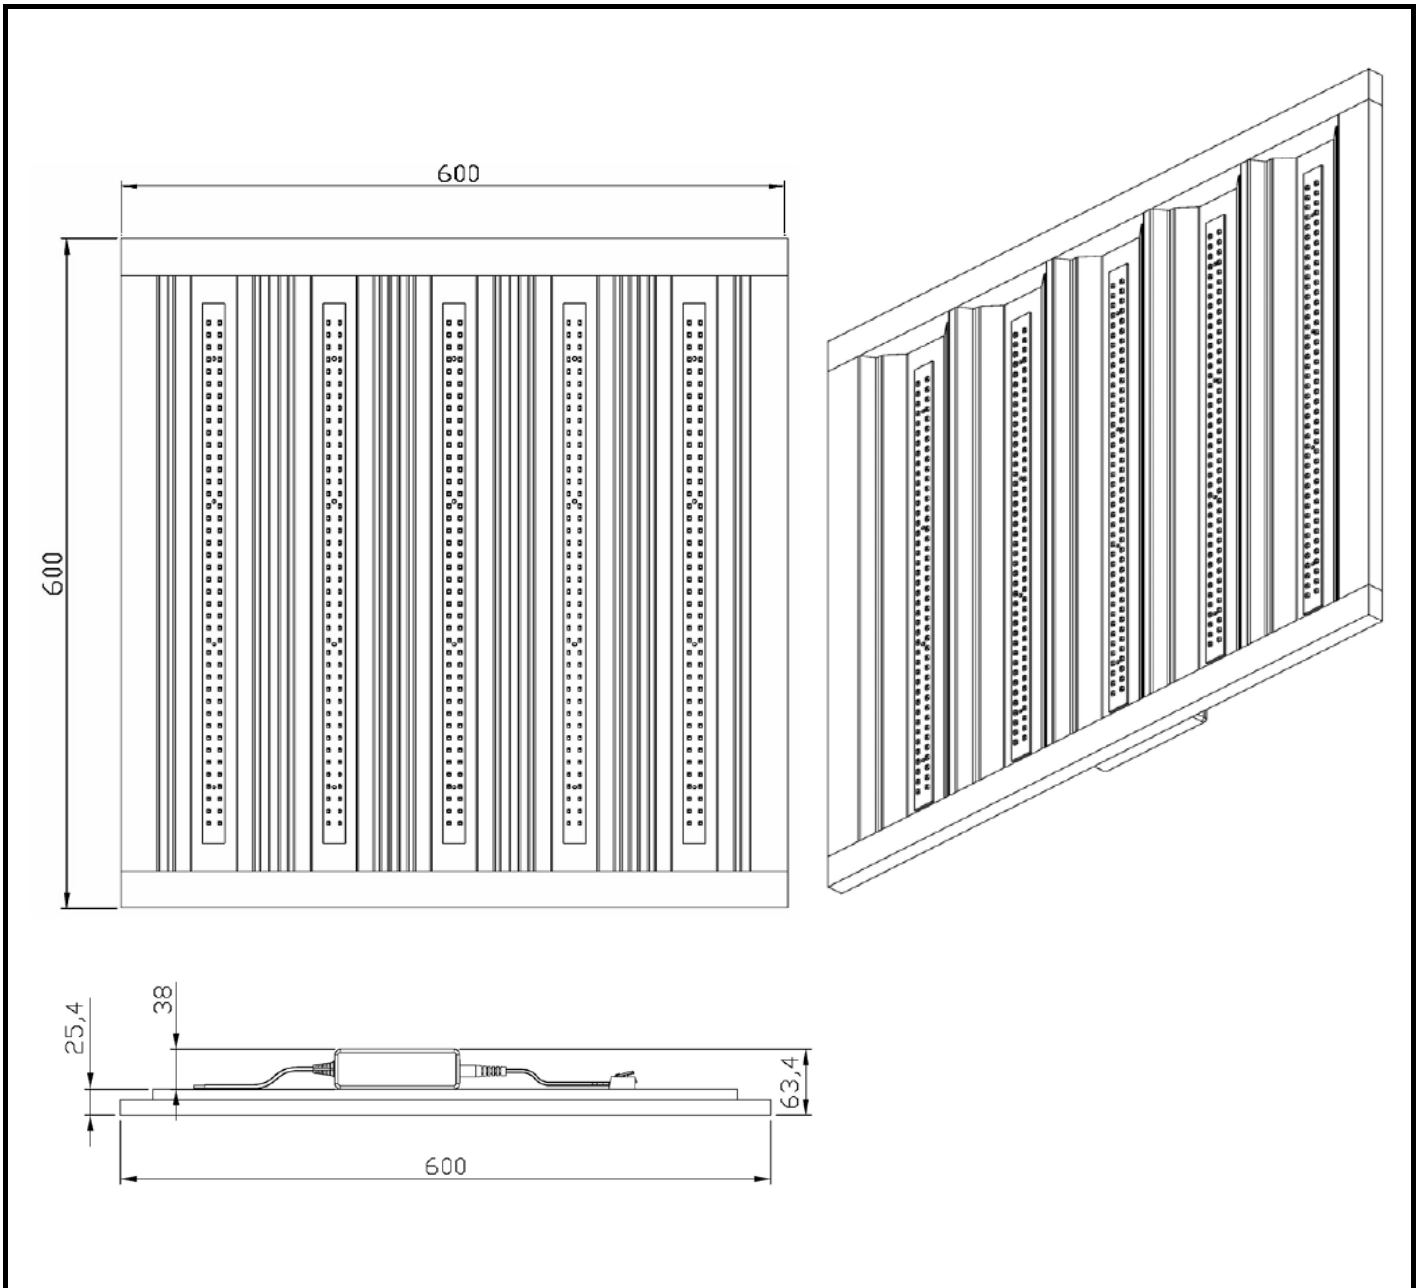

Part No.

**AH-TSW-36W-003**

Diff No.003

600x600x25.4mm

LED Light Fixtures

Type :

**■ Product Photo:****■ Features:**

- LED power : 36 W.
- Dimension : 600 × 600 × 25.4mm.
- Emitted color : Warm White.
- Chip material : InGaN.
- High luminance, Lower power consumption.
- Long life LEDs.

Part No.

**AH-TSW-36W-003**

Diff No.003

600x600x25.4mm

LED Light Fixtures

Type :

### ■ Specification:

Parameter	Symbol	Rating	Unit
Input Voltage	$V_{IN}$	AC 90~230	V
Emitting degree	$2\theta_{1/2}$	120	Deg.
Color Temperature	CCT	3000	K
Luminous Flux	Flux	1900	Lm
Operating Temperature Range	Topr	0 ~ 40	°C
Storage Temperature Range	Tstg	-20 ~ 60	°C

Part No.

**AH-TSW-36W-003**

Diff No.003

600x600x25.4mm

LED Light Fixtures

Type :

接線 線路圖 (Wiring Circuit Diagram)

Part No.