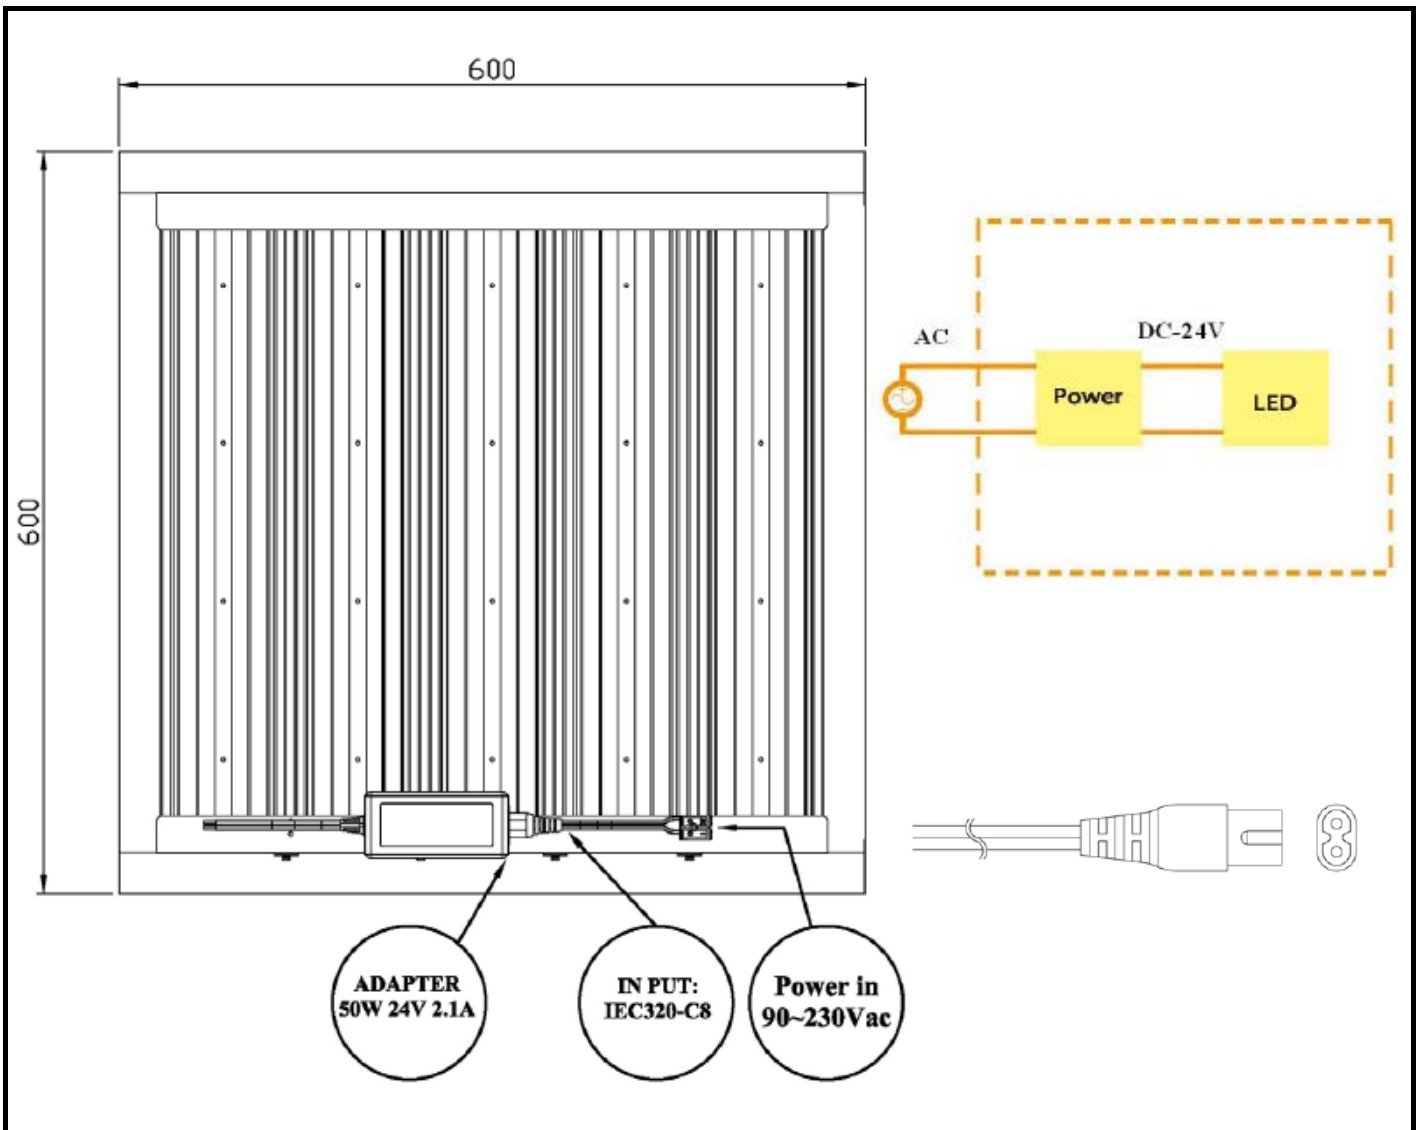

Part No.

**AH-TSW-36W-003**

Diff No.003

600x600x25.4mm

LED Light Fixtures

Type :

**■ Product Photo:****■ Features:**

- LED power : 36 W.
- Dimension : 600 × 600 × 25.4mm.
- Emitted color : Warm White.
- Chip material : InGaN.
- High luminance, Lower power consumption.
- Long life LEDs.

Part No.

**AH-TSW-36W-003**

Diff No.003

600x600x25.4mm

LED Light Fixtures

Type :

### ■ Specification:

Parameter	Symbol	Rating	Unit
Input Voltage	$V_{IN}$	AC 90~230	V
Emitting degree	$2\theta_{1/2}$	120	Deg.
Color Temperature	CCT	3000	K
Luminous Flux	Flux	1900	Lm
Operating Temperature Range	Topr	0 ~ 40	°C
Storage Temperature Range	Tstg	-20 ~ 60	°C

Part No.

**AH-TSW-36W-003**

Diff No.003

600x600x25.4mm

LED Light Fixtures

Type :

接線 線路圖 (Wiring Circuit Diagram)

Part No.