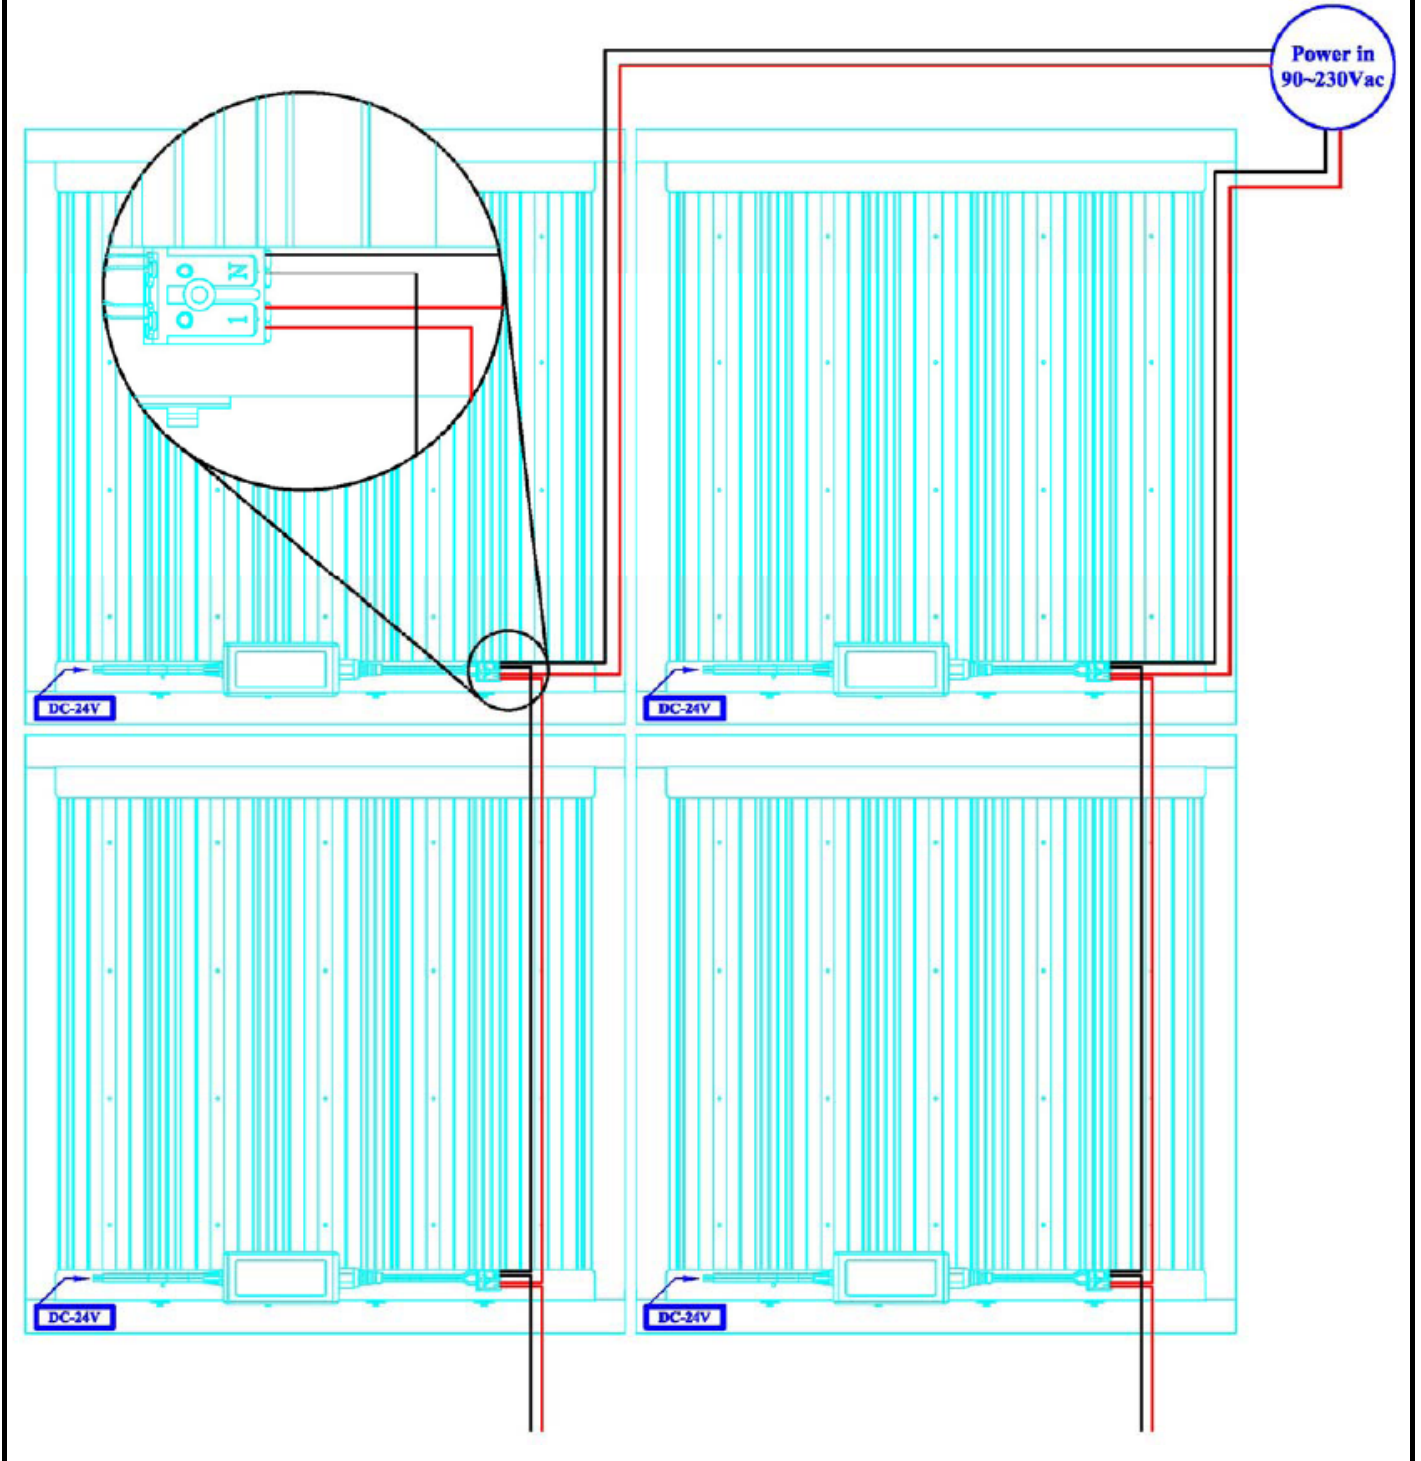

Part No.

**AH-TSW-36W-003**

Diff No.003

600x600x25.4mm

LED Light Fixtures

Type :

**■ Product Photo:****■ Features:**

- LED power : 36 W.
- Dimension : 600 × 600 × 25.4mm.
- Emitted color : Warm White.
- Chip material : InGaN.
- High luminance, Lower power consumption.
- Long life LEDs.

Part No.

**AH-TSW-36W-003**

Diff No.003

600x600x25.4mm

LED Light Fixtures

Type :

Part No.

**AH-TSW-36W-003**

Diff No.003

600x600x25.4mm

LED Light Fixtures

Type :

接線 線路圖 (Wiring Circuit Diagram)

Part No.