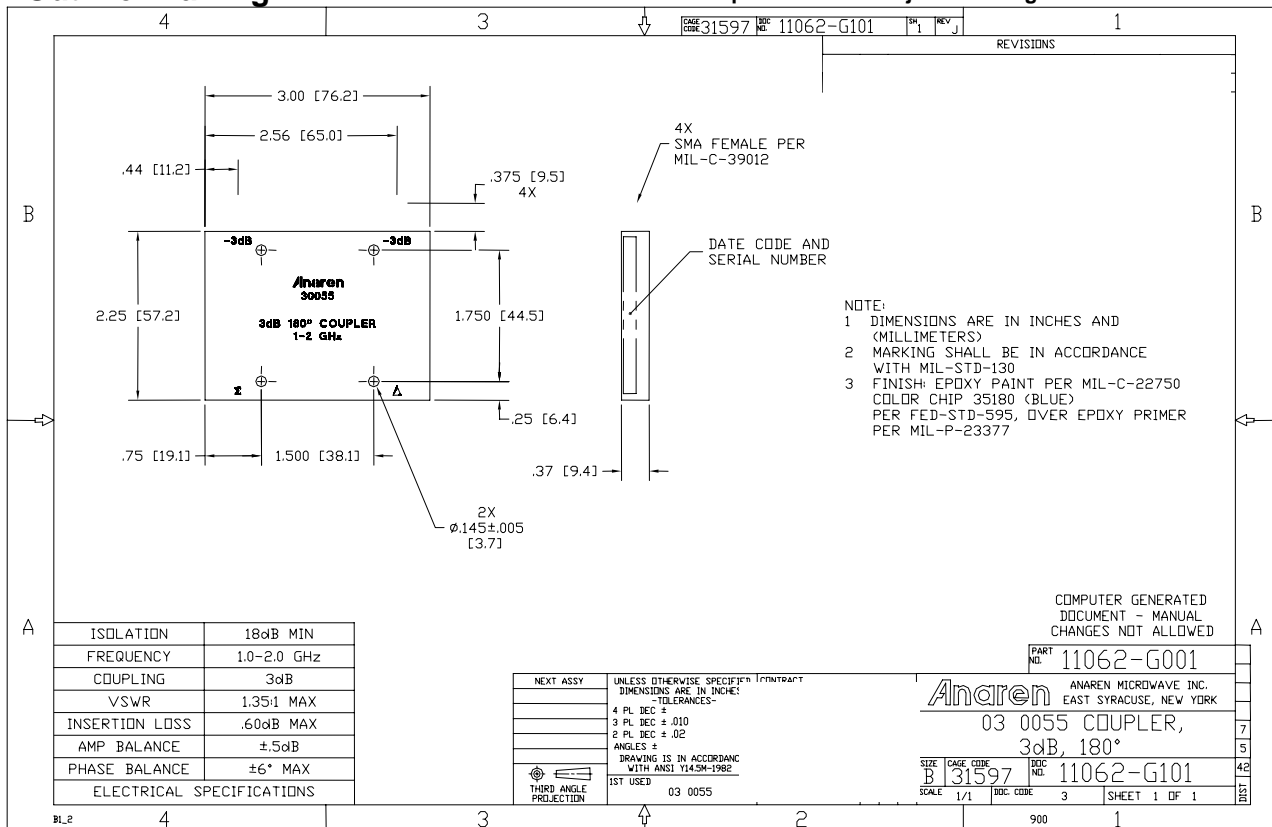

#### Features

- Military Grade
- 1.0 – 2.0 GHz
- 2-Way power Split
- 180 Degree
- Stainless Steel Connectors
- Rugged Aluminum Housing
- Low VSWR
- Meets MIL-E-5400 Class 3 Requirements

#### Outline Drawing

Electrical and Mechanical Specifications subject to change without notice.

Typical Test Data Plots

USA/Canada: (315) 432-8909  
 Toll Free: (800) 411-6596  
 Europe: +44 2392-232392

### Typical Test Data Plots