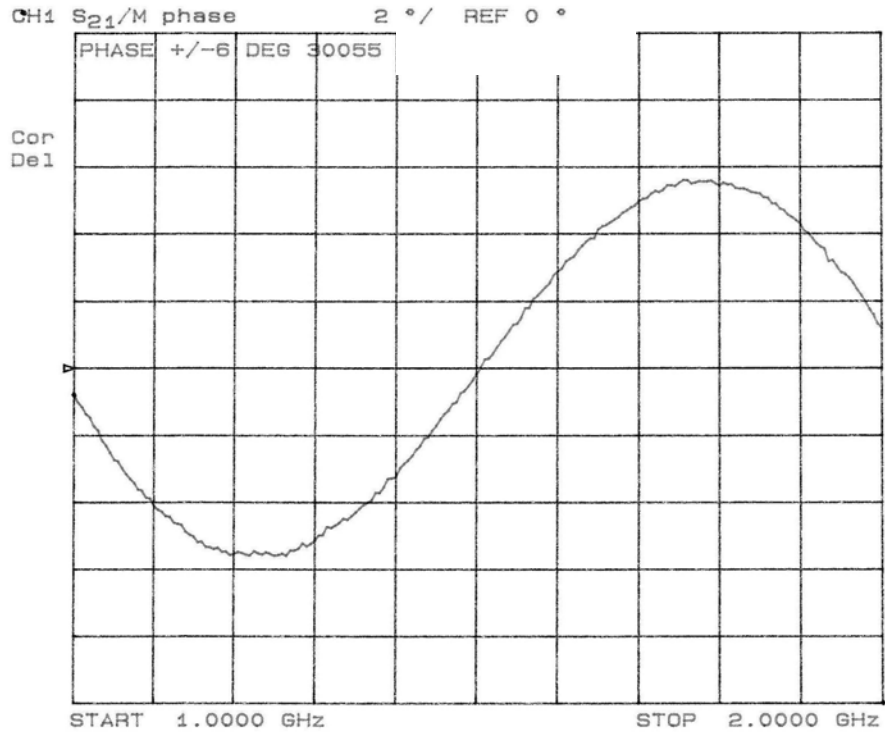

Typical Test Data Plots

USA/Canada: (315) 432-8909
Toll Free: (800) 411-6596
Europe: +44 2392-232392