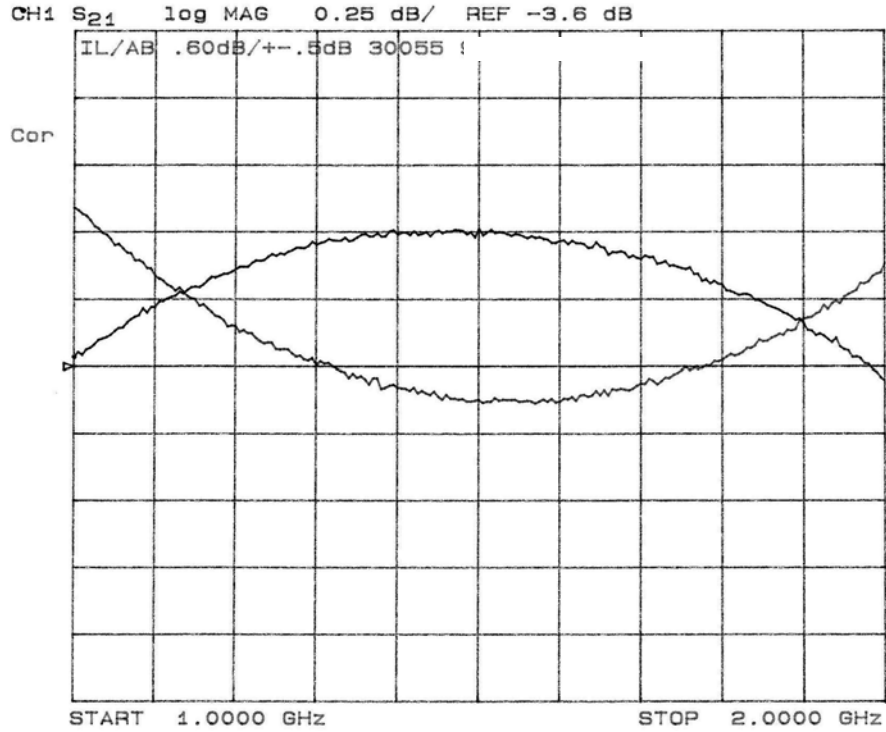

Typical Test Data Plots

USA/Canada: (315) 432-8909
Toll Free: (800) 411-6596
Europe: +44 2392-232392