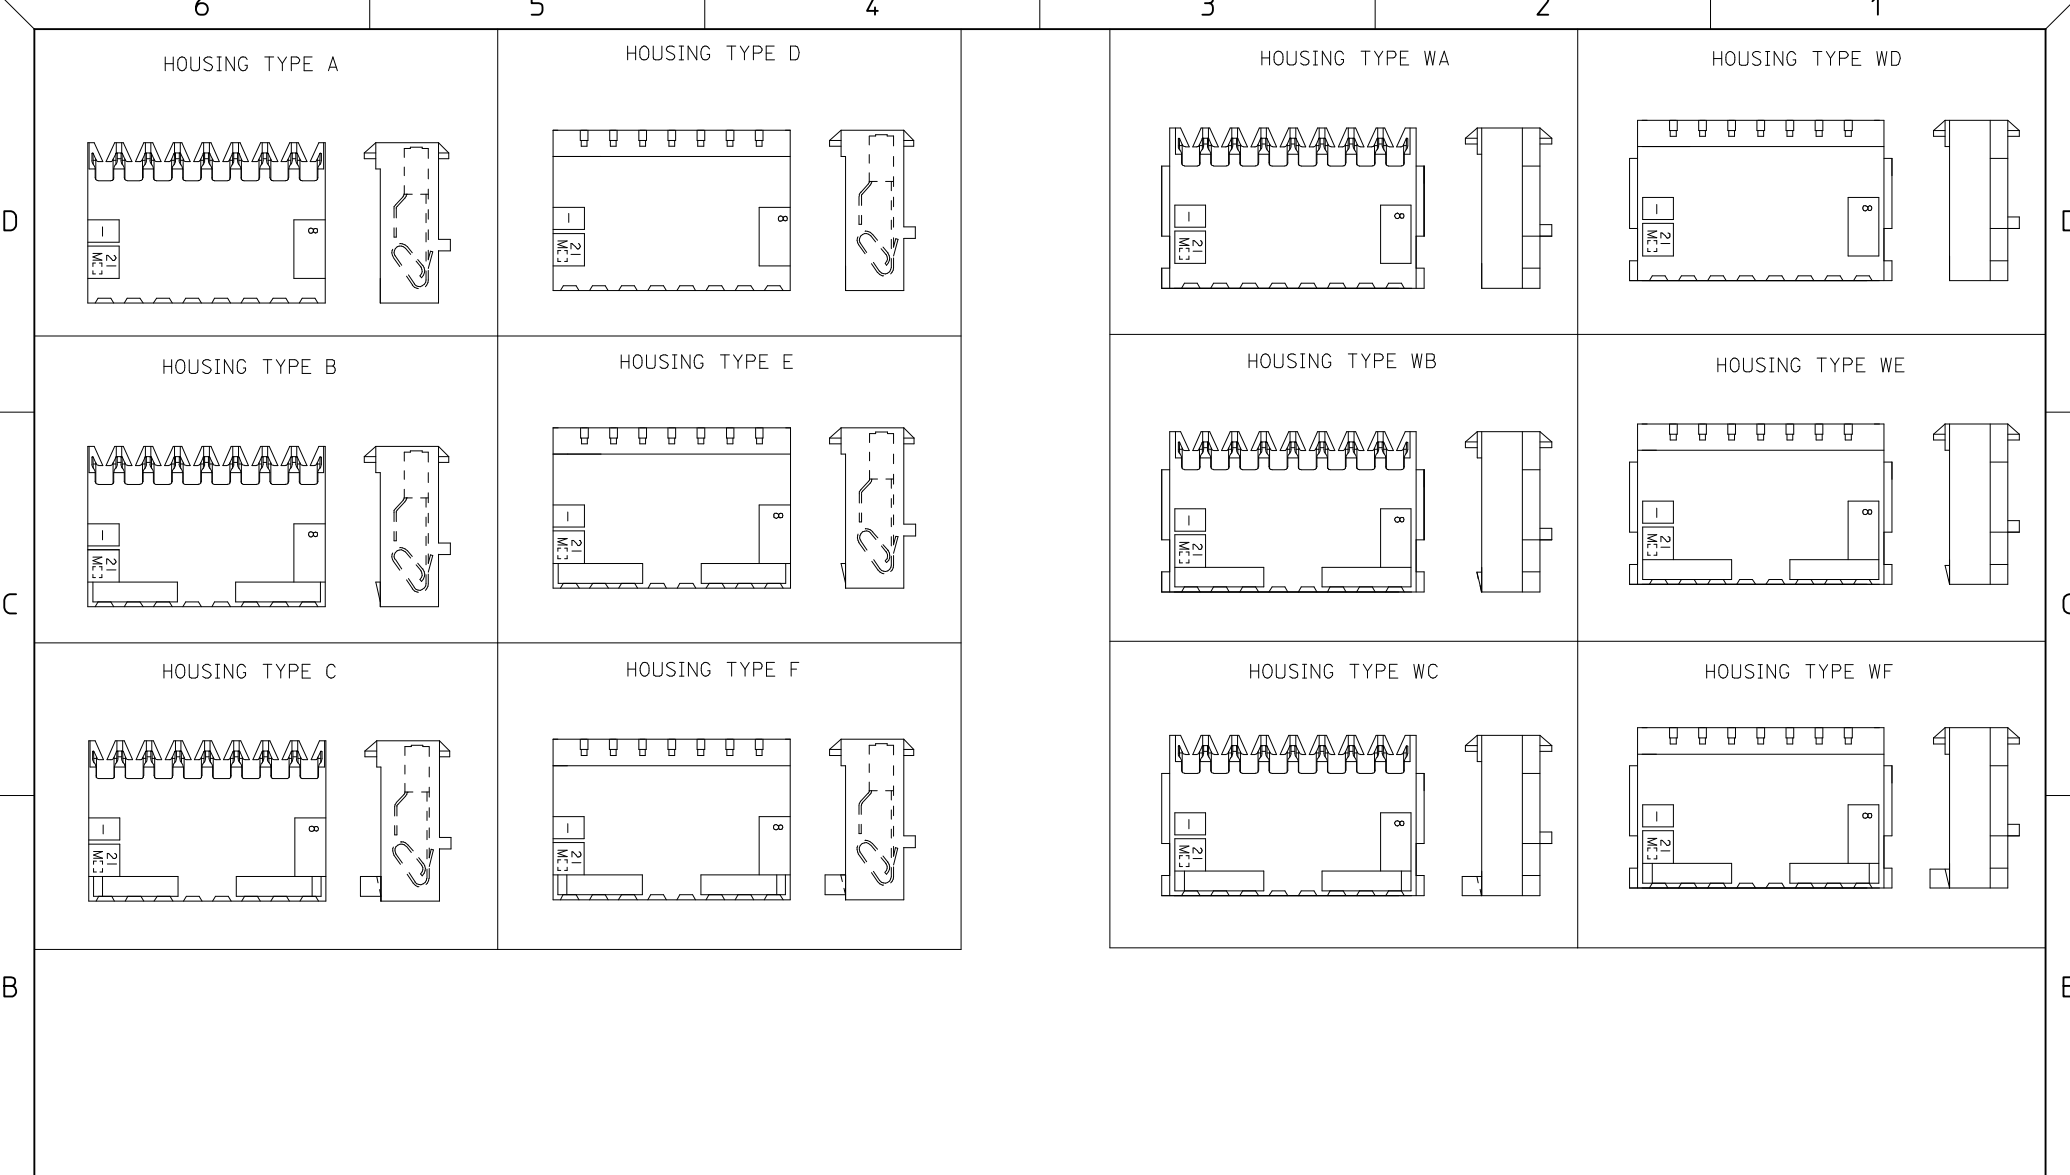

SHEET NO.
1 OF *

FACTORY I.D.
 EC NO: UCP2009-2029
 DRWN:MKIPPER 2009/02/25
 CHKD:SSOUSEK 2009/02/25
 APPR:FSMITH 2009/02/26
 REV
AZ7

QUALITY SYMBOLS

 DESCRIPTION

GENERAL TOLERANCES (UNLESS SPECIFIED)	
	mm INCH
4 PLACES	± --- ± ---
3 PLACES	± --- ± ---
2 PLACES	± --- ± ---
1 PLACE	± --- ± ---
ANGULAR ±1/2°	
DRAFT WHERE APPLICABLE MUST REMAIN WITHIN DIMENSIONS	