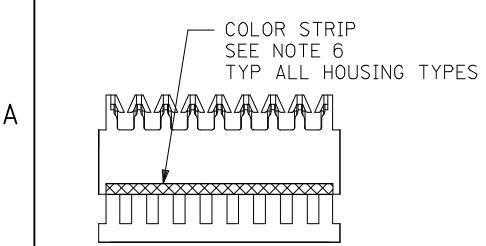

FACTORY I.D.
EC NO: UCP2009-2029
DRWN:MKIPPER 2009/02/25
CHKD:SSOUSEK 2009/02/25
APPR:FSMITH 2009/02/26
REV
AZ7

QUALITY SYMBOLS

DESCRIPTION

GENERAL TOLERANCES (UNLESS SPECIFIED)	
	mm INCH
4 PLACES	± --- ± ---
3 PLACES	± --- ± ---
2 PLACES	± --- ± ---
1 PLACE	± --- ± ---
ANGULAR ±1/2°	
DRAFT WHERE APPLICABLE MUST REMAIN WITHIN DIMENSIONS	

DIMENSION STYLE	
MM/IN	
DRAWN BY	DATE
SAMIEC	2004/04/13
CHECKED BY	DATE
SAMIEC	2004/04/13
APPROVED BY	DATE
MARGULIS	2004/04/13
MATERIAL NO.	
SEE CHART	

SCALE	DESIGN UNITS	THIRD ANGLE PROJECTION
---	INCH	
TITLE		
KK 100 IDT CONNECTOR ASSEMBLY		
MOLEX INCORPORATED		
DOCUMENT NO.	SHEET NO.	
SD-7720-001	2 OF *	
THIS DRAWING CONTAINS INFORMATION THAT IS PROPRIETARY TO MOLEX INCORPORATED AND SHOULD NOT BE USED WITHOUT WRITTEN PERMISSION