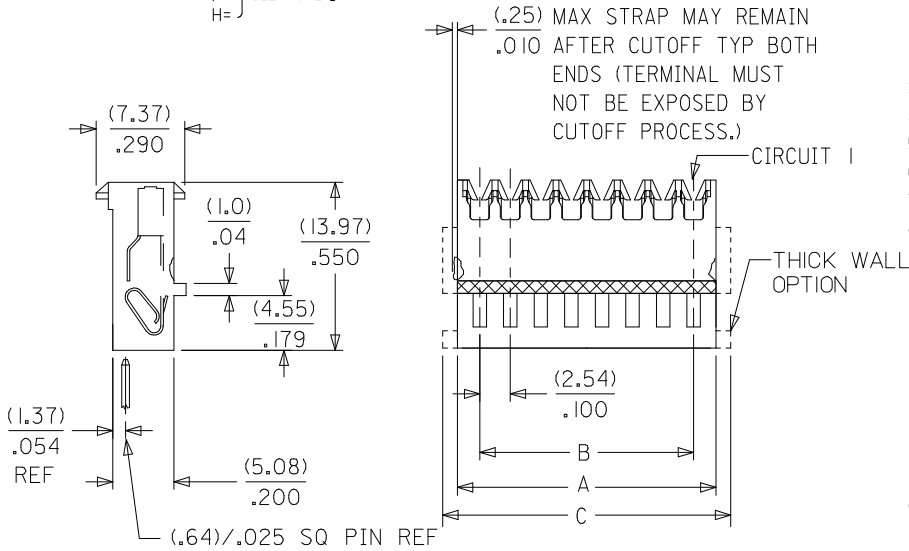

1. MATERIAL: UNFILLED NYLON, UL94V-2, MOLDED MATERIAL (CLEAR)
2. FINISH:
   - (102) OVERALL TIN: (0.00508)/.000200 MIN OVER (0.00254)/.000100 MIN COPPER.
   - (208) SELECT GOLD: (0.00038)/.000015 MIN, * SELECT TIN: (0.00254)/.000100 MIN, OVERALL NICKEL UNDERPLATE: (0.00127)/.000050 MIN.
   - (228) SELECT GOLD: (0.00076)/.000030 MIN, * SELECT TIN: (0.00254)/.000100 MIN, OVERALL NICKEL UNDERPLATE: (0.00127)/.000050 MIN.
   - (501) OVERALL GOLD: (0.00051)/.000020 MIN OVER (0.00076)/.000030 MIN NICKEL
   - (502) OVERALL GOLD: (0.00051)/.000020 MIN OVER (0.00127)/.000050 MIN NICKEL.
   - (503) OVERALL GOLD: (0.00076)/.000030 MIN OVER (0.00127)/.000050 MIN NICKEL.
   - (P909) OVERALL TIN: (0.00254)/.000100 MIN. *THE PRIMARY SHIPPING CARTON WILL BE LABELED COMPLIANT TO RoHS DIRECTIVE 2002/95/EC AND ELV ANNEX II OF DIRECTIVE 2000/53/EC*. CARTONS WITHOUT THIS LABEL MAY CONTAIN PRODUCT WITH TIN/LEAD PLATINGS.
3. PRODUCT SPECIFICATION: PS-7720-001
4. PACKAGING: BULK PK-7720-001 SEE CHART
5. THESE HOUSINGS ARE FOR USE WITH SINGLE 22 AWG WIRE TERMINATION ONLY
6. COLOR STRIPE TO RUN LENGTH OF RIB AS SHOWN (SEE CHART FOR COLOR)
7. SEE APPLICATION SPEC SMES-7720-0002 FOR ADDITIONAL INFORMATION.
8. WIRE SPECIFICATIONS: SEE SMES-7720-0002 (INSUL. DIA (1.52)/.060 MAX)
   - SLOT SIZE A FOR USE WITH: 26 AWG SOLID, STRANDED TINNED
   - SLOT SIZE H FOR USE WITH: 28 AWG SOLID, STRANDED TINNED, AND STRANDED TOPCOAT
   - SLOT SIZE B FOR USE WITH: 24 AWG SOLID, STRANDED TINNED, AND STRANDED TOPCOAT
   - SLOT SIZE F FOR USE WITH: 26 AWG STRANDED TOPCOAT
   - 22 AWG STRANDED TINNED
9. THIS PART CONFORMS TO CLASS B REQUIREMENTS OF COSMETIC SPECIFICATION PS-45499-002.

NO OF CKTS	DIM A	DIM B	DIM C
2	(5.44) .214	(2.54) .100	(7.59) .299
3	(7.98) .314	(5.08) .200	(10.13) .399
4	(10.52) .414	(7.62) .300	(12.67) .499
5	(13.06) .514	(10.16) .400	(15.21) .599
6	(15.60) .614	(12.70) .500	(17.75) .699
7	(18.14) .714	(15.24) .600	(20.29) .799
8	(20.68) .814	(17.78) .700	(22.83) .899
9	(23.22) .914	(20.30) .800	(25.37) .999
10	(25.76) 1.014	(22.86) .900	(27.91) 1.099
11	(28.30) 1.114	(25.40) 1.000	(30.45) 1.199
12	(30.84) 1.214	(27.94) 1.100	(32.99) 1.299
13	(33.38) 1.314	(30.48) 1.200	(35.53) 1.399
14	(35.92) 1.414	(33.02) 1.300	(38.07) 1.499
15	(38.46) 1.514	(35.56) 1.400	(40.61) 1.599
16	(41.00) 1.614	(38.10) 1.500	(43.15) 1.699
17	(43.54) 1.714	(40.64) 1.600	(45.69) 1.799
18	(46.08) 1.814	(43.18) 1.700	(48.23) 1.899
19	(48.62) 1.914	(45.72) 1.800	(50.77) 1.999
20	(51.16) 2.014	(48.26) 1.900	(53.31) 2.099
21	(53.70) 2.114	(50.80) 2.000	(55.85) 2.199
22	(56.24) 2.214	(53.34) 2.100	(58.39) 2.299
23	(58.78) 2.314	(55.88) 2.200	(60.93) 2.399
24	(61.32) 2.414	(58.42) 2.300	(63.47) 2.499
25	(63.86) 2.514	(60.96) 2.400	(66.01) 2.599
26	(66.40) 2.614	(63.50) 2.500	(68.55) 2.699
27	(68.94) 2.714	(66.04) 2.600	(71.09) 2.799
28	(71.48) 2.814	(68.58) 2.700	(73.63) 2.899

CORRECT HSG. NO.'S
EC NO: UCP2009-2291
DRWN:MKIPPER 2009/04/16
CHKD:SSOUSEK 2009/04/17
APPR:FSM:TH 2009/04/17

QUALITY SYMBOLS
▽=0
◁=0

DESCRIPTION
REV

BA

GENERAL TOLERANCES (UNLESS SPECIFIED)

	mm	INCH
4 PLACES	± .005	± .0002
3 PLACES	± .004	± .00015
2 PLACES	± .003	± .0001
1 PLACE	± .002	± .00005

ANGULAR ±1/2°

DRAFT WHERE APPLICABLE MUST REMAIN WITHIN DIMENSIONS

DIMENSION STYLE
MM/IN

SCALE

DESIGN UNITS
INCH

THIRD ANGLE PROJECTION

DRAWN BY
SAMIEC

DATE
2004/04/13

CHECKED BY
SAMIEC

DATE
2004/04/13

APPROVED BY
MARGULIS

DATE
2004/04/13

MATERIAL NO.
SEE CHART

TITLE
KK 100 IDT CONNECTOR ASSEMBLY

MOLEX INCORPORATED

DOCUMENT NO.
SD-7720-001

SHEET NO.
1 OF *