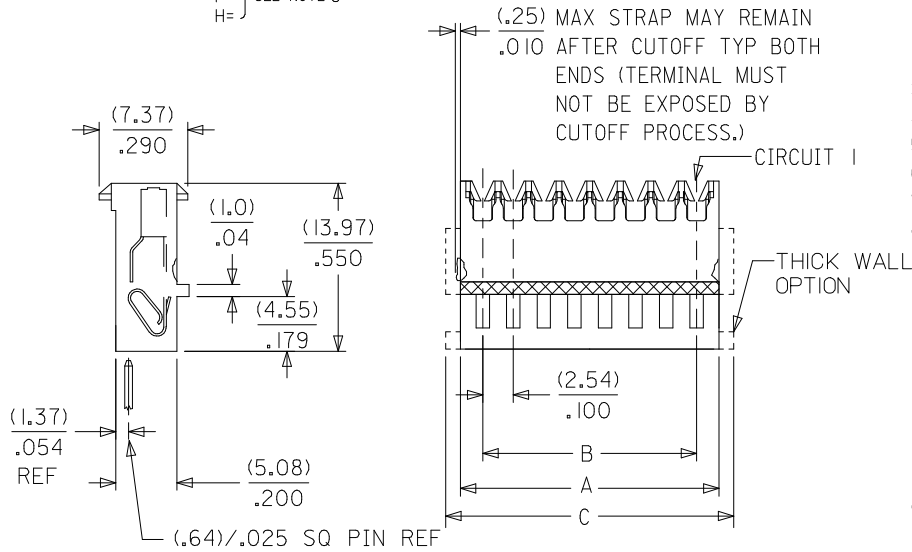

1. MATERIAL: UNFILLED NYLON, UL94V-2, MOLDED MATERIAL (CLEAR)
2. FINISH:
   - (102) OVERALL TIN: (0.00508)/.000200 MIN OVER (0.00254)/.000100 MIN COPPER.
   - (208) SELECT GOLD: (0.00038)/.000015 MIN, * SELECT TIN: (0.00254)/.000100 MIN, OVERALL NICKEL UNDERPLATE: (0.00127)/.000050 MIN.
   - (228) SELECT GOLD: (0.00076)/.000030 MIN, * SELECT TIN: (0.00254)/.000100 MIN, OVERALL NICKEL UNDERPLATE: (0.00127)/.000050 MIN.
   - (501) OVERALL GOLD: (0.00051)/.000020 MIN OVER (0.00076)/.000030 MIN NICKEL
   - (502) OVERALL GOLD: (0.00051)/.000020 MIN OVER (0.00127)/.000050 MIN NICKEL.
   - (503) OVERALL GOLD: (0.00076)/.000030 MIN OVER (0.00127)/.000050 MIN NICKEL.
   - (P909) OVERALL TIN: (0.00254)/.000100 MIN. *THE PRIMARY SHIPPING CARTON WILL BE LABELED COMPLIANT TO RoHS DIRECTIVE 2002/95/EC AND ELV ANNEX II OF DIRECTIVE 2000/53/EC*. CARTONS WITHOUT THIS LABEL MAY CONTAIN PRODUCT WITH TIN/LEAD PLATINGS.
3. PRODUCT SPECIFICATION: PS-7720-001
4. PACKAGING: BULK PK-7720-001 SEE CHART
5. THESE HOUSINGS ARE FOR USE WITH SINGLE 22 AWG WIRE TERMINATION ONLY
6. COLOR STRIPE TO RUN LENGTH OF RIB AS SHOWN (SEE CHART FOR COLOR)
7. SEE APPLICATION SPEC SMES-7720-0002 FOR ADDITIONAL INFORMATION.
8. WIRE SPECIFICATIONS: SEE SMES-7720-0002 (INSUL. DIA (1.52)/.060 MAX)
   - SLOT SIZE A FOR USE WITH: 26 AWG SOLID, STRANDED TINNED
   - SLOT SIZE H FOR USE WITH: 28 AWG SOLID, STRANDED TINNED, AND STRANDED TOPCOAT
   - SLOT SIZE F FOR USE WITH: 24 AWG SOLID, STRANDED TINNED, AND STRANDED TOPCOAT
   - SLOT SIZE E FOR USE WITH: 22 AWG STRANDED TINNED
9. THIS PART CONFORMS TO CLASS B REQUIREMENTS OF COSMETIC SPECIFICATION PS-45499-002.

NO OF CKTS	DIM A	DIM B	DIM C
2	(5.44) .214	(2.54) .100	(7.59) .299
3	(7.98) .314	(5.08) .200	(10.13) .399
4	(10.52) .414	(7.62) .300	(12.67) .499
5	(13.06) .514	(10.16) .400	(15.21) .599
6	(15.60) .614	(12.70) .500	(17.75) .699
7	(18.14) .714	(15.24) .600	(20.29) .799
8	(20.68) .814	(17.78) .700	(22.23) .899
9	(23.22) .914	(20.30) .800	(25.37) .999
10	(25.76) 1.014	(22.86) .900	(27.91) 1.099
11	(28.30) 1.114	(25.40) 1.000	(30.45) 1.199
12	(30.84) 1.214	(27.94) 1.100	(32.99) 1.299
13	(33.38) 1.314	(30.48) 1.200	(35.53) 1.399
14	(35.92) 1.414	(33.02) 1.300	(38.07) 1.499
15	(38.46) 1.514	(35.56) 1.400	(40.61) 1.599
16	(41.00) 1.614	(38.10) 1.500	(43.15) 1.699
17	(43.54) 1.714	(40.64) 1.600	(45.69) 1.799
18	(46.08) 1.814	(43.18) 1.700	(48.23) 1.899
19	(48.62) 1.914	(45.72) 1.800	(50.77) 1.999
20	(51.16) 2.014	(48.26) 1.900	(53.31) 2.099
21	(53.70) 2.114	(50.80) 2.000	(55.85) 2.199
22	(56.24) 2.214	(53.34) 2.100	(58.39) 2.299
23	(58.78) 2.314	(55.88) 2.200	(60.93) 2.399
24	(61.32) 2.414	(58.42) 2.300	(63.47) 2.499
25	(63.86) 2.514	(60.96) 2.400	(66.01) 2.599
26	(66.40) 2.614	(63.50) 2.500	(68.55) 2.699
27	(68.94) 2.714	(66.04) 2.600	(71.09) 2.799
28	(71.48) 2.814	(68.58) 2.700	(73.63) 2.899

CORRECT HSG. NO.'S EC NO: UCP2009-2291 DRWN:MKIPPER 2009/04/16 CHKD:SSOUSEK 2009/04/17 APPR:FSM:TH 2009/04/17	QUALITY SYMBOLS ▽=0 ◁=0	DESCRIPTION	REV	BA

GENERAL TOLERANCES (UNLESS SPECIFIED)		
	mm	INCH
4 PLACES	± ---	± ---
3 PLACES	± ---	± ---
2 PLACES	± ---	± ---
1 PLACE	± ---	± ---
ANGULAR ±1/2°		
DRAFT WHERE APPLICABLE MUST REMAIN WITHIN DIMENSIONS		

DIMENSION STYLE	
MM/IN	
DRAWN BY	DATE
SAMIEC	2004/04/13
CHECKED BY	DATE
SAMIEC	2004/04/13
APPROVED BY	DATE
MARGULIS	2004/04/13
MATERIAL NO.	SEE CHART

SCALE ---	DESIGN UNITS INCH	THIRD ANGLE PROJECTION
TITLE		
KK 100 IDT CONNECTOR ASSEMBLY		
MOLEX MOLEX INCORPORATED		
DOCUMENT NO.	SD-7720-001	SHEET NO. 1 OF *