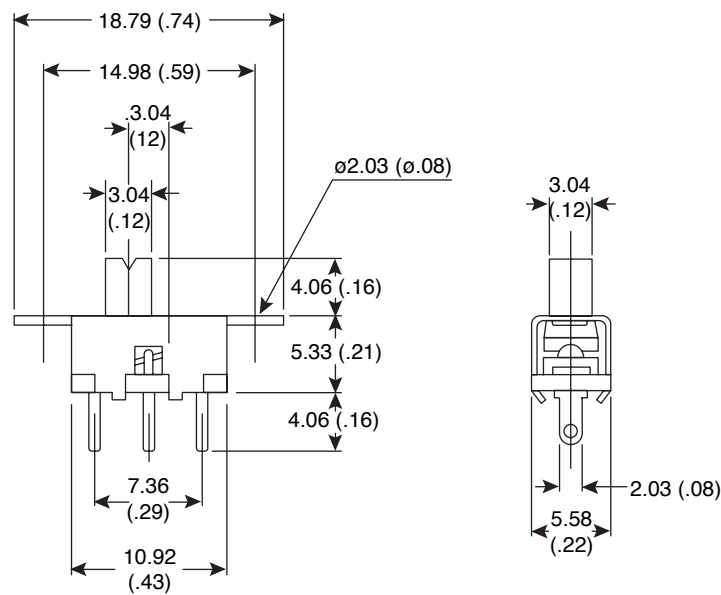

Slide Switch
SS60012F-0102-4V-NB

Dimensions mm (In.)

Electrical Specifications:

- Rating: .3A / 125V

Mechanical Specifications:

- Circuit: SPDT On-On
- Switching Life: 10,000 cycles

Materials:

- Contacts: Silver Plated Brass