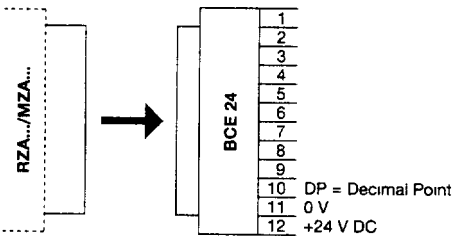

1	2	3	4	5	6	7	8	
Colour	Round style 	Type	Article no.	Round-on-square style 	Type	Article no.	Price	Std. pack

Digital display assemblies IP 65

Single-decade display consisting of seven segments and a decimal point. Height of figures 14.2 mm. Actuated via BCE 24 or BCEL 24 digital display actuating block.

Display via RZA... or MZA... digital display assembly

BCE 24
074837

1

BCE 24 truth table

(H = high signal, L = low signal)

1 to 10 actuation

Inputs									Display
1	2	3	4	5	6	7	8	9	
L	L	L	L	L	L	L	L	L	0
H	L	L	L	L	L	L	L	L	1
L	H	L	L	L	L	L	L	L	2
L	L	H	L	L	L	L	L	L	3
L	L	L	H	L	L	L	L	L	4
L	L	L	L	H	L	L	L	L	5
L	L	L	L	L	H	L	L	L	6
L	L	L	L	L	L	H	L	L	7
L	L	L	L	L	L	L	H	L	8
L	L	L	L	L	L	L	L	H	9