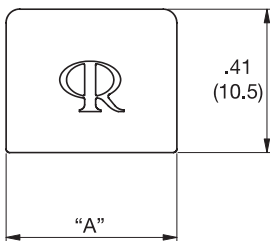

Introducing the *CP-RJ* RJ45/RJ11 Connector Plug

Features and Benefits

- Plug developed for industry standard RJ45 and RJ11 Connectors
- No stress applied to the connectors internal components upon entry
- Release tab for operation in confined spaces

Markets

- Telecommunications
- Fiber to the home
- Consumer Electronics

Other Related Richco Product Solutions

Material: Silicone Rubber, RMS-383; Color: Black		
Standard Pack: 1,000 per bag		
Part No.	"A"	To Accommodate
CP-RJ11	.41 (10.5)	RJ11 Connector
CP-RJ45	.49 (12.5)	RJ45 Connector