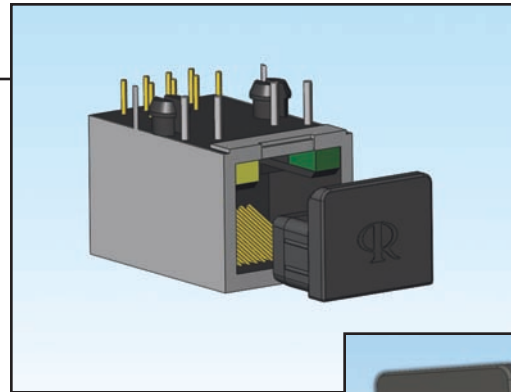

## Introducing the *CP-RJ* RJ45/RJ11 Connector Plug

### Features and Benefits

- Plug developed for industry standard RJ45 and RJ11 Connectors
- No stress applied to the connectors internal components upon entry
- Release tab for operation in confined spaces

### Other Related Richco Product Solutions

CP-USB-A

BPE-RJ45

BPE-LC

BPE-SC

Material: Silicone Rubber, RMS-383; Color: Black		
Standard Pack: 1,000 per bag		
Part No.	"A"	To Accommodate
CP-RJ11	.41 (10.5)	RJ11 Connector
CP-RJ45	.49 (12.5)	RJ45 Connector