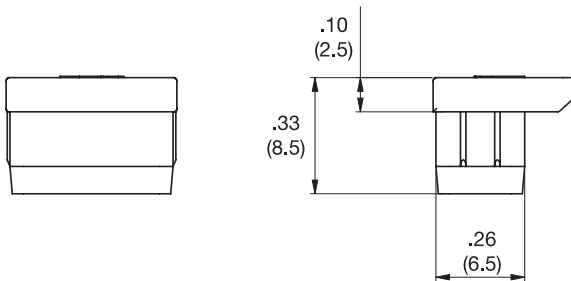

Introducing the *CP-RJ* RJ45/RJ11 Connector Plug

Features and Benefits

- Plug developed for industry standard RJ45 and RJ11 Connectors
- No stress applied to the connectors internal components upon entry
- Release tab for operation in confined spaces

Markets

- Telecommunications
- Fiber to the home
- Consumer Electronics

Other Related Richco Product Solutions

Material: Silicone Rubber, RMS-383; Color: Black		
Standard Pack: 1,000 per bag		
Part No.	"A"	To Accommodate
CP-RJ11	.41 (10.5)	RJ11 Connector
CP-RJ45	.49 (12.5)	RJ45 Connector