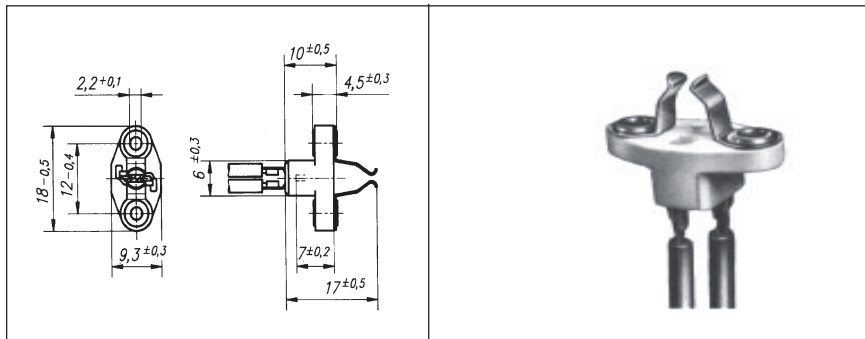

H9901 - Replaces H992

Lamp Base	G-4 GZ4, GU4 Ceramic
Holder	
Maximum Ratings	24 Volts 10 Amps 230 °C
Wire	18 AWG Stranded Silicone Insulation 135mm Wire Length
H9901-180	180mm Wire Length
H9901-215	215mm Wire Length
H9901-390	390mm Wire Length

~~H992 Discontinued~~

Lamp Base	G-4
Holder	Heat Resistant Phenolic Plastic
Maximum Ratings	24 Volts 10 Amps 180 °C
Wire	18 AWG Stranded Silicone Insulation 135mm Wire Length

4mm Base Lampholders

H973

Lamp Base Holder G-4
Ceramic

Maximum Ratings 24 Volts
4 Amps
180°C

Wire 18 AWG Stranded
Silicone Insulation
140mm Wire Length

H997

Lamp Base Holder G-4
Ceramic

Maximum Ratings 24 Volts
4 Amps
180°C

Wire 18 AWG Stranded
Silicone Insulation
145mm Wire Length