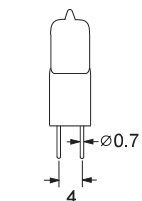

Maximum Ratings 24 Volts
4 Amps
180°C

Wire 18 AWG Stranded
Silicone Insulation
140mm Wire Length

H997

Lamp Base Holder G-4
Ceramic

Maximum Ratings 24 Volts
4 Amps
180°C

Wire 18 AWG Stranded
Silicone Insulation
145mm Wire Length

H971-M3

Lamp Base Holder G-4, GU4
GZ4 (MR-11)
Ceramic

Maximum Ratings 250 Volts
6 Amps
230°C

Wire 18 AWG Stranded
Teflon Insulation
140mm Wire Length

H977-395A

Lamp Base Holder G4, GZ4, GU4
Ceramic

Maximum Ratings 50 Volts
10 Amps
180°C

Wire 18 AWG Stranded
Silicone Insulation
395mm Wire Length with
round clip terminations

G-4 lamp
base dimensions

GZ4 (MR11)
lamp base dimensions

Telephone: 781-935-4442
Fax: 781-938-5867

sales@gilway.com
www.gilway.com