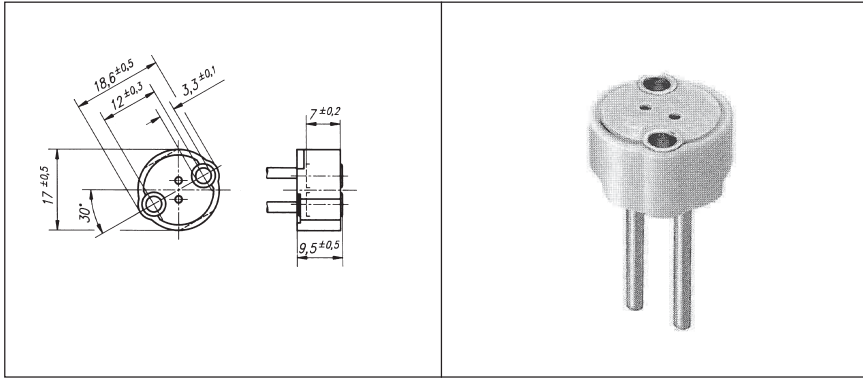

4mm Base Lampholders

H9941

Lamp Base	G-4, GU4 GZ4 (MR-11) Ceramic
Holder	
Maximum Ratings	50 Volts 10 Amps 230 °C
Wire	18 AWG Stranded Teflon Insulation 140mm Wire Length
H9941-515	510mm Wire Length
H9941-M3	M-3 Threaded Mounting Inserts
H9941-M3-395	M-3 Threaded Mounting Inserts 395mm Wire Length

HX814

** REPLACES HX983 **

Lamp Base	Universal G-4, GY4, GZ4, GX5.3, G6.35, GY6.35, GZ6.35
Holder	Ceramic
Maximum Ratings	24 Volts 10 Amps 230 °C
Wire	18 AWG Stranded Silicone Insulation 135mm Wire Length
H9901-180	180mm Wire Length
H9901-215	215mm Wire Length
H9901-390	390mm Wire Length

H9901 - Replaces H992

Lamp Base	G-4 GZ4, GU4 Ceramic
Holder	
Maximum Ratings	24 Volts 10 Amps 230 °C
Wire	18 AWG Stranded Silicone Insulation 135mm Wire Length
H9901-180	180mm Wire Length
H9901-215	215mm Wire Length
H9901-390	390mm Wire Length

Maximum Ratings 24 Volts
4 Amps
180°C

Wire 18 AWG Stranded
Silicone Insulation
140mm Wire Length

H997

Lamp Base Holder G-4
Ceramic

Maximum Ratings 24 Volts
4 Amps
180°C

Wire 18 AWG Stranded
Silicone Insulation
145mm Wire Length