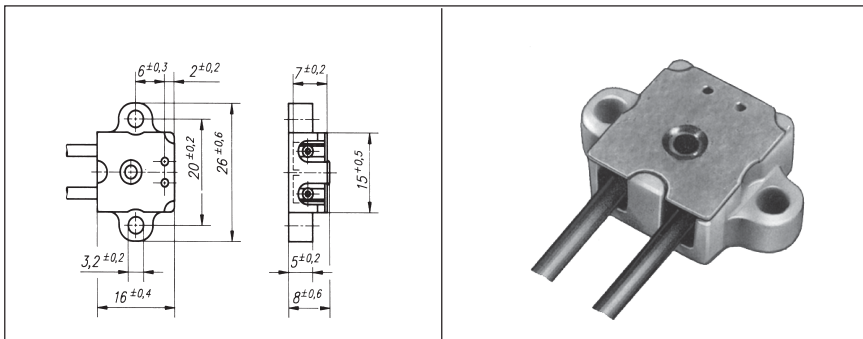

4mm Base Lampholders

H9941

Lamp Base	G-4, GU4 GZ4 (MR-11) Ceramic
Holder	
Maximum Ratings	50 Volts 10 Amps 230 °C
Wire	18 AWG Stranded Teflon Insulation 140mm Wire Length
H9941-515	510mm Wire Length
H9941-M3	M-3 Threaded Mounting Inserts
H9941-M3-395	M-3 Threaded Mounting Inserts 395mm Wire Length

HX814

** REPLACES HX983 **

Lamp Base	Universal G-4, GY4, GZ4, GX5.3, G6.35, GY6.35, GZ6.35
Holder	Ceramic
Maximum Ratings	24 Volts 10 Amps 230 °C
Wire	18 AWG Stranded Silicone Insulation 135mm Wire Length
H9901-180	180mm Wire Length
H9901-215	215mm Wire Length
H9901-390	390mm Wire Length

H9901 - Replaces H992

Lamp Base	G-4 GZ4, GU4 Ceramic
Holder	
Maximum Ratings	24 Volts 10 Amps 230 °C
Wire	18 AWG Stranded Silicone Insulation 135mm Wire Length
H9901-180	180mm Wire Length
H9901-215	215mm Wire Length
H9901-390	390mm Wire Length

Maximum Ratings 24 Volts
4 Amps
180°C

Wire 18 AWG Stranded
Silicone Insulation
140mm Wire Length

H997

Lamp Base Holder G-4
Ceramic

Maximum Ratings 24 Volts
4 Amps
180°C

Wire 18 AWG Stranded
Silicone Insulation
145mm Wire Length