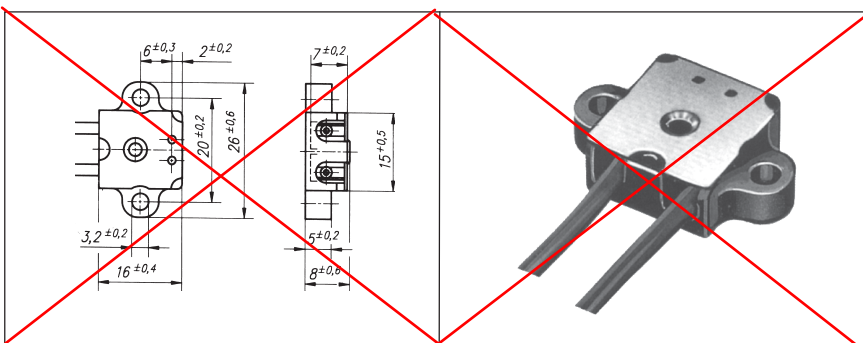

4mm Base Lampholders

H9941

Lamp Base	G-4, GU4 GZ4 (MR-11) Ceramic
Holder	
Maximum Ratings	50 Volts 10 Amps 230 °C
Wire	18 AWG Stranded Teflon Insulation 140mm Wire Length
H9941-515	510mm Wire Length
H9941-M3	M-3 Threaded Mounting Inserts
H9941-M3-395	M-3 Threaded Mounting Inserts 395mm Wire Length

HX814

** REPLACES HX983 **

Lamp Base	Universal G-4, GY4, GZ4, GX5.3, G6.35, GY6.35, GZ6.35
Holder	Ceramic
Maximum Ratings	24 Volts 10 Amps 230 °C
Wire	18 AWG Stranded Silicone Insulation 135mm Wire Length
H9901-180	180mm Wire Length
H9901-215	215mm Wire Length
H9901-390	390mm Wire Length

H9901 - Replaces H992

Lamp Base	G-4 GZ4, GU4 Ceramic
Holder	
Maximum Ratings	24 Volts 10 Amps 230 °C
Wire	18 AWG Stranded Silicone Insulation 135mm Wire Length
H9901-180	180mm Wire Length
H9901-215	215mm Wire Length
H9901-390	390mm Wire Length

Maximum Ratings 24 Volts
4 Amps
180°C

Wire 18 AWG Stranded
Silicone Insulation
140mm Wire Length

H997

Lamp Base Holder G-4
Ceramic

Maximum Ratings 24 Volts
4 Amps
180°C

Wire 18 AWG Stranded
Silicone Insulation
145mm Wire Length