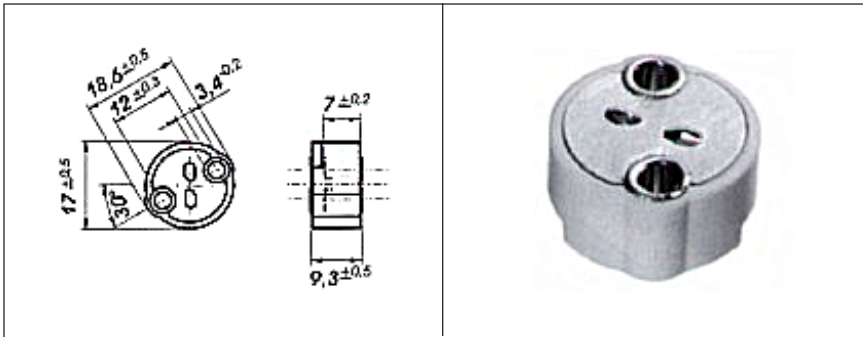

4mm Base Lampholders

H9941

Lamp Base	G-4, GU4 GZ4 (MR-11) Ceramic
Holder	
Maximum Ratings	50 Volts 10 Amps 230 °C
Wire	18 AWG Stranded Teflon Insulation 140mm Wire Length
H9941-515	510mm Wire Length
H9941-M3	M-3 Threaded Mounting Inserts
H9941-M3-395	M-3 Threaded Mounting Inserts 395mm Wire Length

HX814

** REPLACES HX983 **

Lamp Base	Universal G-4, GY4, GZ4, GX5.3, G6.35, GY6.35, GZ6.35
Holder	Ceramic
Maximum Ratings	24 Volts 10 Amps 230 °C
Wire	18 AWG Stranded Silicone Insulation 135mm Wire Length
H9901-180	180mm Wire Length
H9901-215	215mm Wire Length
H9901-390	390mm Wire Length

H9901 - Replaces H992

Lamp Base	G-4 GZ4, GU4 Ceramic
Holder	
Maximum Ratings	24 Volts 10 Amps 230 °C
Wire	18 AWG Stranded Silicone Insulation 135mm Wire Length
H9901-180	180mm Wire Length
H9901-215	215mm Wire Length
H9901-390	390mm Wire Length

Maximum Ratings 24 Volts
4 Amps
180°C

Wire 18 AWG Stranded
Silicone Insulation
140mm Wire Length

H997

Lamp Base Holder G-4
Ceramic

Maximum Ratings 24 Volts
4 Amps
180°C

Wire 18 AWG Stranded
Silicone Insulation
145mm Wire Length