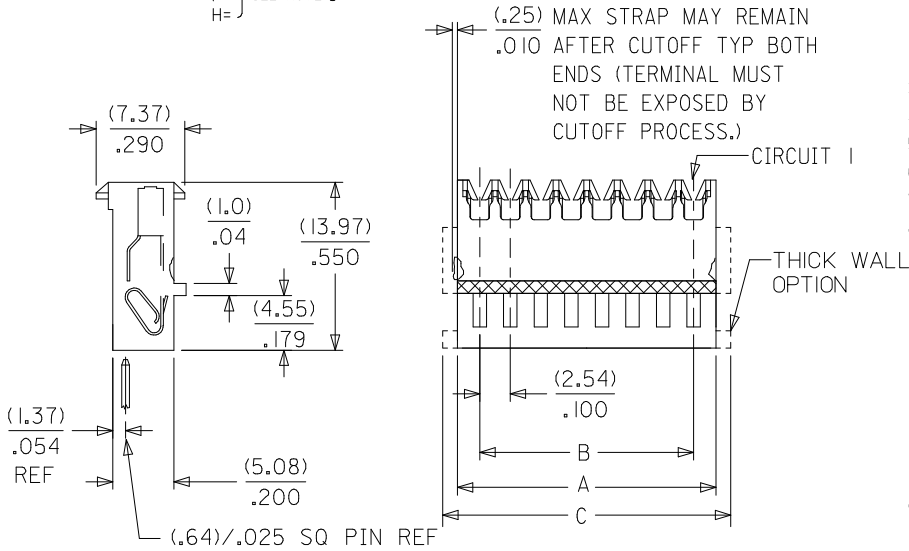

1. MATERIAL: UNFILLED NYLON, UL94V-2, MOLDED MATERIAL (CLEAR)
2. FINISH:
   - (102) OVERALL TIN: (0.00508)/(0.00200 MIN OVER (0.00254)/(0.00100 MIN COPPER.
   - (208) SELECT GOLD: (0.00038)/(0.00015 MIN, * SELECT TIN: (0.00254)/(0.00100 MIN, OVERALL NICKEL UNDERPLATE: (0.00127)/(0.00050 MIN.
   - (228) SELECT GOLD: (0.00076)/(0.00030 MIN, * SELECT TIN: (0.00254)/(0.00100 MIN, OVERALL NICKEL UNDERPLATE: (0.00127)/(0.00050 MIN.
   - (501) OVERALL GOLD: (0.00051)/(0.00020 MIN OVER (0.00076)/(0.00030 MIN NICKEL
   - (502) OVERALL GOLD: (0.00051)/(0.00020 MIN OVER (0.00127)/(0.00050 MIN NICKEL.
   - (503) OVERALL GOLD: (0.00076)/(0.00030 MIN OVER (0.00127)/(0.00050 MIN NICKEL.
   - (P909) OVERALL TIN: (0.00254)/(0.00100 MIN. *THE PRIMARY SHIPPING CARTON WILL BE LABELED COMPLIANT TO RoHS DIRECTIVE 2002/95/EC AND ELV ANNEX II OF DIRECTIVE 2000/53/EC*. CARTONS WITHOUT THIS LABEL MAY CONTAIN PRODUCT WITH TIN/LEAD PLATINGS.
3. PRODUCT SPECIFICATION: PS-7720-001
4. PACKAGING: BULK PK-7720-001 SEE CHART
5. THESE HOUSINGS ARE FOR USE WITH SINGLE 22 AWG WIRE TERMINATION ONLY
6. COLOR STRIPE TO RUN LENGTH OF RIB AS SHOWN (SEE CHART FOR COLOR)
7. SEE APPLICATION SPEC SMES-7720-0002 FOR ADDITIONAL INFORMATION.
8. WIRE SPECIFICATIONS: SEE SMES-7720-0002 (INSUL. DIA (1.52)/(0.060 MAX)
   - SLOT SIZE A FOR USE WITH: 26 AWG SOLID, STRANDED TINNED
   - SLOT SIZE H FOR USE WITH: 28 AWG SOLID, STRANDED TINNED, AND STRANDED TOPCOAT
   - SLOT SIZE F FOR USE WITH: 24 AWG SOLID, STRANDED TINNED, AND STRANDED TOPCOAT
   - SLOT SIZE E FOR USE WITH: 26 AWG STRANDED TOPCOAT
   - SLOT SIZE G FOR USE WITH: 22 AWG STRANDED TINNED
9. THIS PART CONFORMS TO CLASS B REQUIREMENTS OF COSMETIC SPECIFICATION PS-45499-002.

NO OF CKTS	DIM A	DIM B	DIM C
2	(5.44) .214	(2.54) .100	(7.59) .299
3	(7.98) .314	(5.08) .200	(10.13) .399
4	(10.52) .414	(7.62) .300	(12.67) .499
5	(13.06) .514	(10.16) .400	(15.21) .599
6	(15.60) .614	(12.70) .500	(17.75) .699
7	(18.14) .714	(15.24) .600	(20.29) .799
8	(20.68) .814	(17.78) .700	(22.83) .899
9	(23.22) .914	(20.30) .800	(25.37) .999
10	(25.76) 1.014	(22.86) .900	(27.91) 1.099
11	(28.30) 1.114	(25.40) 1.000	(30.45) 1.199
12	(30.84) 1.214	(27.94) 1.100	(32.99) 1.299
13	(33.38) 1.314	(30.48) 1.200	(35.53) 1.399
14	(35.92) 1.414	(33.02) 1.300	(38.07) 1.499
15	(38.46) 1.514	(35.56) 1.400	(40.61) 1.599
16	(41.00) 1.614	(38.10) 1.500	(43.15) 1.699
17	(43.54) 1.714	(40.64) 1.600	(45.69) 1.799
18	(46.08) 1.814	(43.18) 1.700	(48.23) 1.899
19	(48.62) 1.914	(45.72) 1.800	(50.77) 1.999
20	(51.16) 2.014	(48.26) 1.900	(53.31) 2.099
21	(53.70) 2.114	(50.80) 2.000	(55.85) 2.199
22	(56.24) 2.214	(53.34) 2.100	(58.39) 2.299
23	(58.78) 2.314	(55.88) 2.200	(60.93) 2.399
24	(61.32) 2.414	(58.42) 2.300	(63.47) 2.499
25	(63.86) 2.514	(60.96) 2.400	(66.01) 2.599
26	(66.40) 2.614	(63.50) 2.500	(68.55) 2.699
27	(68.94) 2.714	(66.04) 2.600	(71.09) 2.799
28	(71.48) 2.814	(68.58) 2.700	(73.63) 2.899

CORRECT HSG. NO.'S
EC NO: UCP2009-2291
DRWN:MKIPPER 2009/04/16
CHKD:SSOUSEK 2009/04/17
APPR:FSM:TH 2009/04/17

QUALITY SYMBOLS
▽=0
◁=0

DESCRIPTION
REV

BA

GENERAL TOLERANCES (UNLESS SPECIFIED)

	mm	INCH
4 PLACES	± ---	± ---
3 PLACES	± ---	± ---
2 PLACES	± ---	± ---
1 PLACE	± ---	± ---

ANGULAR ±1/2°

DRAFT WHERE APPLICABLE MUST REMAIN WITHIN DIMENSIONS

DIMENSION STYLE
MM/IN

SCALE

DESIGN UNITS
INCH

THIRD ANGLE PROJECTION

DRAWN BY
SAMIEC

DATE
2004/04/13

CHECKED BY
SAMIEC

DATE
2004/04/13

APPROVED BY
MARGULIS

DATE
2004/04/13

MATERIAL NO.
SEE CHART

TITLE
KK 100 IDT CONNECTOR ASSEMBLY

MOLEX MOLEX INCORPORATED

DOCUMENT NO.
SD-7720-001

SHEET NO.
1 OF *