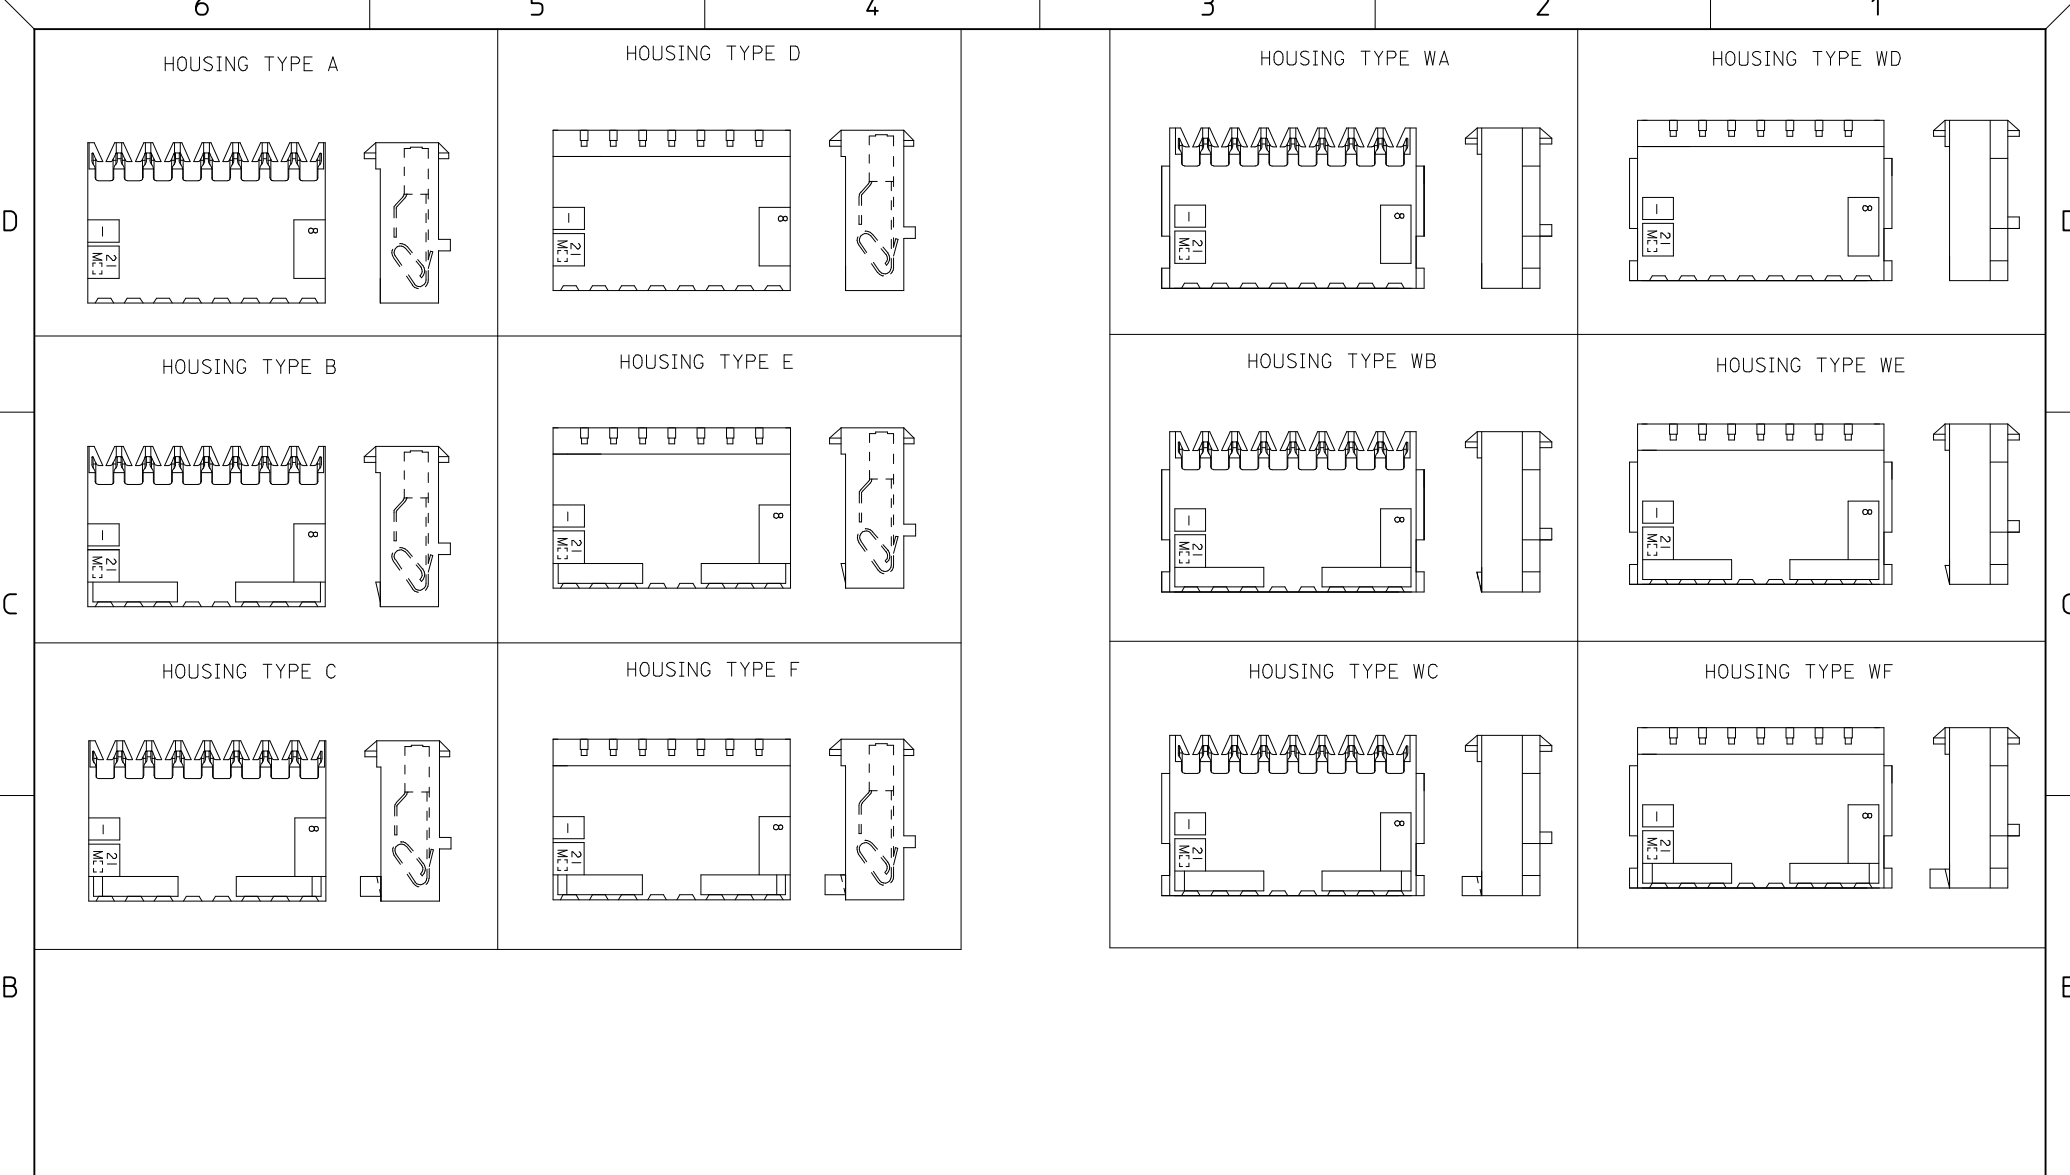

FACTORY I.D.
EC NO: UCP2009-2029
DRWN:MKIPPER 2009/02/25
CHKD:SSOUSEK 2009/02/25
APPR:FSM:TH 2009/02/26
AZ7

QUALITY SYMBOLS	= 0
	= 0
DESCRIPTION	
REV	

GENERAL TOLERANCES (UNLESS SPECIFIED)		
	mm	INCH
4 PLACES	± ---	± ---
3 PLACES	± ---	± ---
2 PLACES	± ---	± ---
1 PLACE	± ---	± ---
ANGULAR ±1/2°		
DRAFT WHERE APPLICABLE MUST REMAIN WITHIN DIMENSIONS		

DIMENSION STYLE	
MM/IN	
DRAWN BY	DATE
SAMIEC	2004/04/13
CHECKED BY	DATE
SAMIEC	2004/04/13
APPROVED BY	DATE
MARGULIS	2004/04/13
MATERIAL NO.	
SEE CHART	
SIZE	
A	

SCALE	DESIGN UNITS	THIRD ANGLE PROJECTION	
---	INCH		
TITLE			
KK 100 IDT CONNECTOR ASSEMBLY			
MOLEX INCORPORATED			
DOCUMENT NO.		SHEET NO.	
SD-7720-001		2 OF *	
THIS DRAWING CONTAINS INFORMATION THAT IS PROPRIETARY TO MOLEX INCORPORATED AND SHOULD NOT BE USED WITHOUT WRITTEN PERMISSION