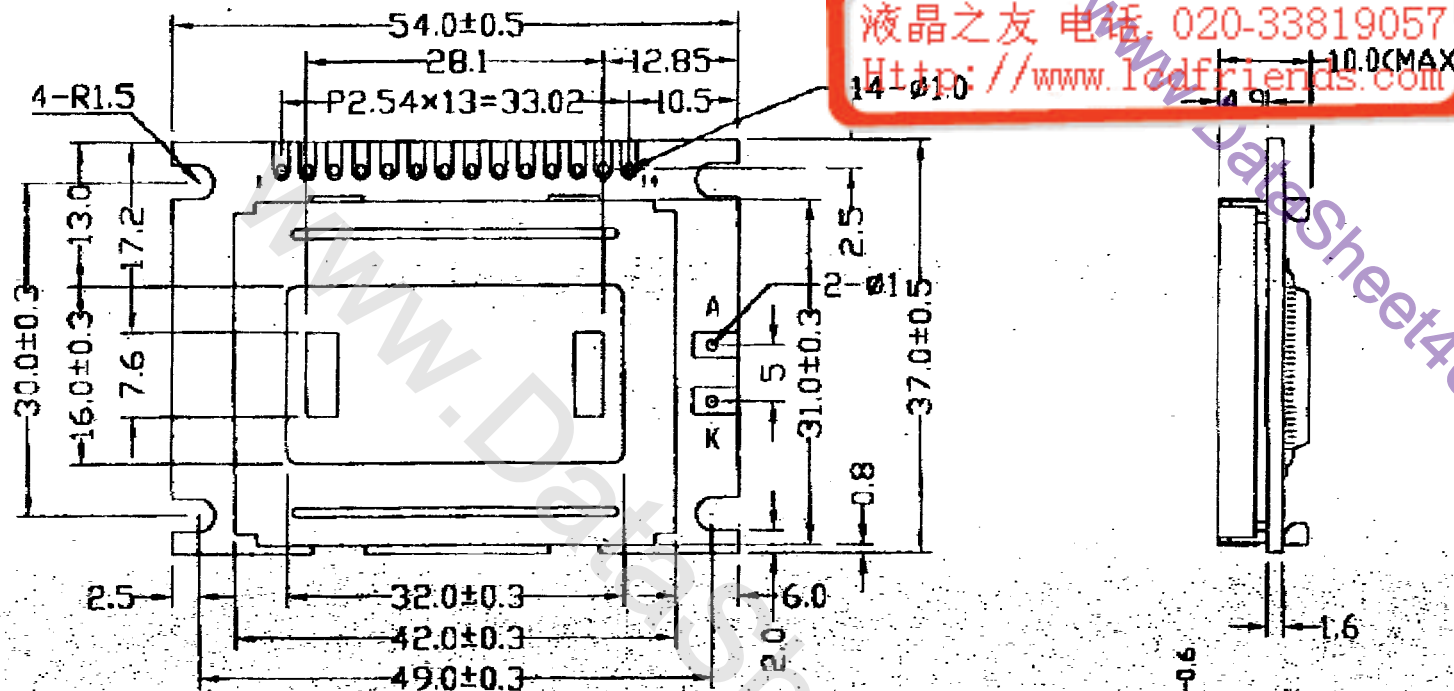

液晶之友 电话: 020-33819057
[Http://www.lcdfriends.com](http://www.lcdfriends.com)

1	2	3	4	5	6	7	8	9	10	11	12	13	14
Vss	Vcc	Vee	RS	R/W	E	DB0	DB1	DB2	DB3	DB4	DB5	DB6	DB7

NOTE:

1. DISPLAY TYPE: TN
2. VIEWING DIRECTION: 12:00
3. POLARIZER MODE: TRANSFLECTIVE/POSITIVE
4. DRIVE METHOD: 1/11 DUTY 1/5 BIAS
5. OPERATING TEMP: 0°C~50°C
6. STORAGE TEMP: -20°C~70°C
7. BACKLIGHT TYPE: EL
8. CONNECTOR: ZEBRA
9. UNMARKED TOLERANCE: ±0.3mm

TIAN-MA MICROELECTRONICS CO.
 4/F., CASTIC Building, Sherman Road, Central, Shenzhen, China

DRAWN BY: [Signature]	TITLE: TM81AABWU		
CHECKED BY: [Signature]	DWG. NO.: 8-2		SCALE: mm
APPROVED BY: [Signature]	DWG. NAME: 81AABWU		SHEET NO.: 01
CONFIRMED BY: [Signature]			