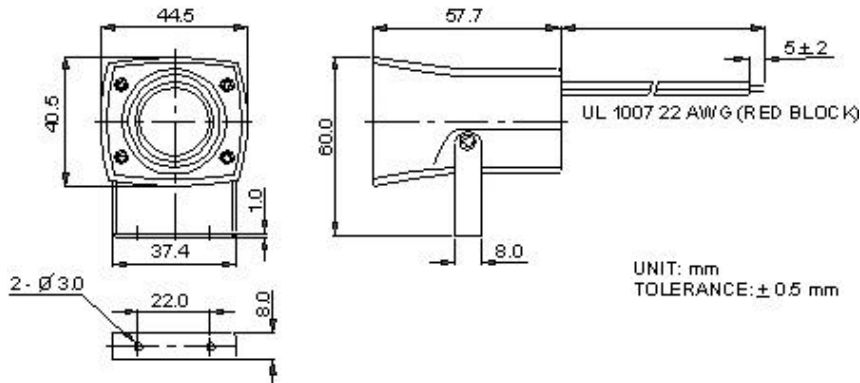

Part Number: XL-1200

Features

- Siren tone
- Adjustable mounting bracket
- 1500 to 3500 Hz frequency

Electrical Specifications

Rated Voltage	12 VDC
Resonant Frequency	1500 to 3500 Hz
Operating Voltage Range	6 to 12 VDC
Current Consumption (max.)	200 mA
Sound Pressure Level @ 10cm (typ.)	120 dBA
Operating Temperature Range	-20 to +60 Deg C
Storage Temperature Range	-30 to +70 Deg C

Case: ABS, black

Weight: 2.82 oz. (80 grams)

Wire: AWG No. 22

For application notes and drawing specifications, please consult www.projectsunlimited.com.

Specifications subject to change without notice.

© 2002, Projects Unlimited Inc., All Rights Reserved.