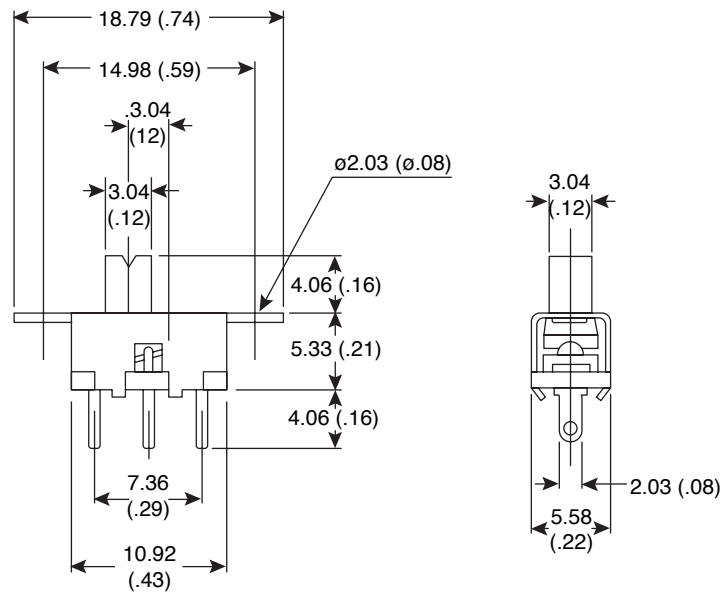

Slide Switch

SS60012F-0102-4V-NB

Dimensions mm (In.)

Electrical Specifications:

- Rating: .3A / 125V

Mechanical Specifications:

- Circuit: SPDT On-On
- Switching Life: 10,000 cycles

Materials:

- Contacts: Silver Plated Brass

Note:

- RoHS Compliant