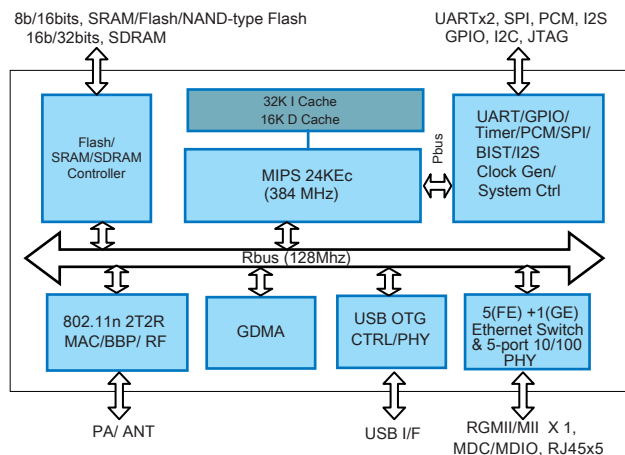

RT3052

802.11n Wireless Single Chip AP/Router SoC

Highly Integrated with MAC, BB, RF, FE Switch, and PHY

– Cost reduction to current 11n solutions

– Intelligent NIC (iNIC) offloads the 802.11n wireless operations for the host system

Overview

The RT3052 SoC combines Ralink's 802.11n draft compliant 2T2R MAC/BBP/RF, a high performance 384MHz MIPS24KEc CPU core, 5-port integrated 10/100 Ethernet switch/PHY, a USB OTG and a Gigabit Ethernet MAC. With the RT3052, there are very few external components required for 2.4GHz 11n wireless products. The RT3052 employs Ralink's 2nd generation 11n technologies for longer range and better throughput. The embedded high performance CPU can process advanced applications effortlessly, such as routing, security and VoIP. The USB port can be configured to access external storage for Digital Home applications. In addition, the RT3052 has rich hardware interfaces (SPI/PCM/I2S/I2C/UART/GDMA) to enable many possible applications.

RT3052 Architecture

Features

- 300Mbps PHY data rate
- 1T1R/1T2R/2T2R/2T3R modes
- Package: 14mmx14mm 289-ball BGA
- Embedded a 7-port Ethernet switch and a 5-port 10/100 Mbps PHY
- TX power: 14dBm
- RX sensitivity: -76dBm @ 54Mbps
- Support 5 10/100 UTP ports and one RGMII/MII port
- Support L-SIG TXOP
- MIPS 24KEc 384MHz with 32KB I cache/16KB D cache
- 20MHz/40MHz channel bandwidth
- Hardware NAT, QoS, TCP/UDP/IP checksum offloading
- Legacy and high throughput modes
- Reverse Data Grant (RDG) support
- Single frequency band: 2.4GHz~2.497GHz
- Security: WEP/TKIP/AES/WPS/WPA/WPA2
- Operating systems: Linux
- QoS - WMM, WMM Power Save
- WEP64/128, WPA, WPA2 engines
- International regulation - 802.11d
- Support boot from ROM iNIC mode
- USB2.0 OTG x 1