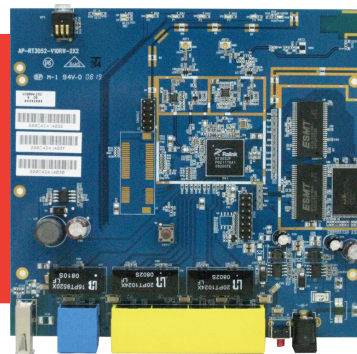

RT3052

802.11n Wireless Single Chip AP/Router SoC

Highly Integrated with MAC, BB, RF, FE Switch, and PHY

– Cost reduction to current 11n solutions

– Intelligent NIC (iNIC) offloads the 802.11n wireless operations for the host system

Overview

The RT3052 SoC combines Ralink's 802.11n draft compliant 2T2R MAC/BBP/RF, a high performance 384MHz MIPS24KEc CPU core, 5-port integrated 10/100 Ethernet switch/PHY, a USB OTG and a Gigabit Ethernet MAC. With the RT3052, there are very few external components required for 2.4GHz 11n wireless products. The RT3052 employs Ralink's 2nd generation 11n technologies for longer range and better throughput. The embedded high performance CPU can process advanced applications effortlessly, such as routing, security and VoIP. The USB port can be configured to access external storage for Digital Home applications. In addition, the RT3052 has rich hardware interfaces (SPI/PCM/I2S/I2C/UART/GDMA) to enable many possible applications.

RT3052 Architecture

Features

- 300Mbps PHY data rate
- 1T1R/1T2R/2T2R/2T3R modes
- Package: 14mmx14mm 289-ball BGA
- Embedded a 7-port Ethernet switch and a 5-port 10/100 Mbps PHY
- TX power: 14dBm
- RX sensitivity: -76dBm @ 54Mbps
- Support 5 10/100 UTP ports and one RGMII/MII port
- Support L-SIG TXOP
- MIPS 24KEc 384MHz with 32KB I cache/16KB D cache
- 20MHz/40MHz channel bandwidth
- Hardware NAT, QoS, TCP/UDP/IP checksum offloading
- Legacy and high throughput modes
- Reverse Data Grant (RDG) support
- Single frequency band: 2.4GHz~2.497GHz
- Security: WEP/TKIP/AES/WPS/WPA/WPA2
- Operating systems: Linux
- QoS - WMM, WMM Power Save
- WEP64/128, WPA, WPA2 engines
- International regulation - 802.11d
- Support boot from ROM iNIC mode
- USB2.0 OTG x 1