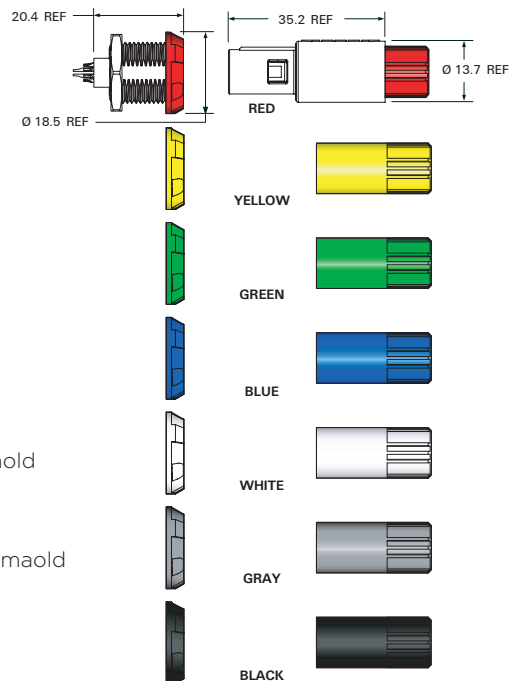

STANDARDS & SPECS

- EIA-364: Electrical Connector/Socket Test procedure Including Environmental Classifications

PRODUCT OFFERING

Keying (plug front view):

Contact Configuration:

Cable flex/strain reliefs:

Color Coded Receptacles and Plugs