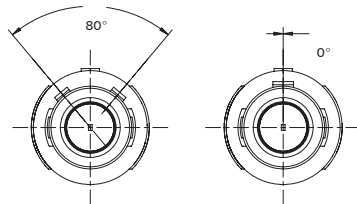

MECHANICAL

- Durability: 2500 cycles
- Temperature Rating: -50° to 170° C
- Mating Force: 2.5 lbs max
- Unmating Force: 1.0 lb min

MATERIALS

- Housing, Insert, Collet & Nut - Polyphenylsulfone
- Contacts - Copper Alloy, Gold Finish
- Hex Nut - Copper Alloy, Nickel Finish

STANDARDS & SPECS

- EIA-364: Electrical Connector/Socket Test procedure Including Environmental Classifications

PRODUCT OFFERING

Keying (plug front view):

Contact Configuration:

Cable flex/strain reliefs:

Color Coded Receptacles and Plugs