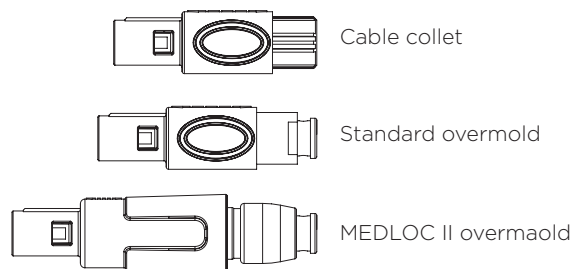

STANDARDS & SPECS

- EIA-364: Electrical Connector/Socket Test procedure Including Environmental Classifications

PRODUCT OFFERING

Keying (plug front view):

Contact Configuration:

Cable flex/strain reliefs:

Color Coded Receptacles and Plugs