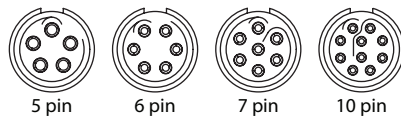

MECHANICAL

- Durability: 2500 cycles
- Temperature Rating: -50° to 170° C
- Mating Force: 2.5 lbs max
- Unmating Force: 1.0 lb min

MATERIALS

- Housing, Insert, Collet & Nut - Polyphenylsulfone
- Contacts - Copper Alloy, Gold Finish
- Hex Nut - Copper Alloy, Nickel Finish

STANDARDS & SPECS

- EIA-364: Electrical Connector/Socket Test procedure Including Environmental Classifications

PRODUCT OFFERING

Keying (plug front view):

Contact Configuration:

Cable flex/strain reliefs:

Color Coded Receptacles and Plugs