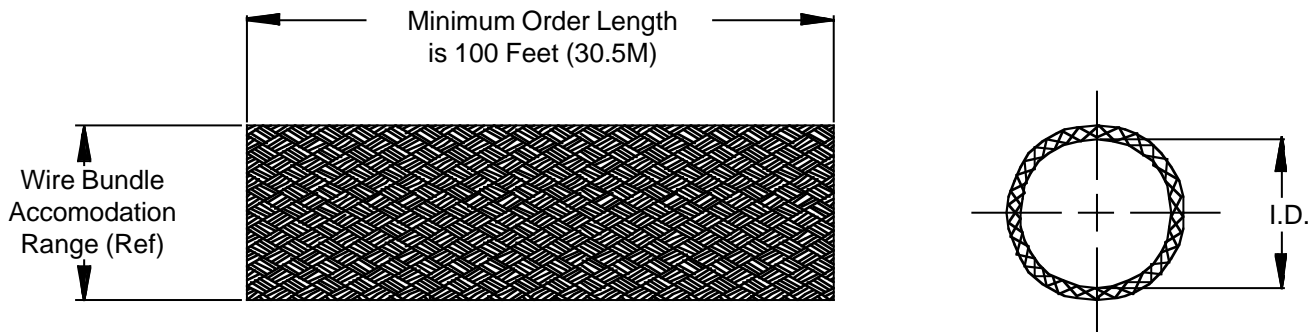

102-061
Teflon Tubular Braid
for Series 72 & 74 Tubing and Series 75 Conduit

TABLE I					
Dash No.	Nominal I.D.	Wire Bundle Accomodation Range Ref.			
		Min.		Max.	
004	.125 (3.2)	.090 (2.3)	.250 (6.4)	.250 (6.4)	(6.4)
008	.250 (6.4)	.125 (3.2)	.375 (9.5)	.375 (9.5)	(9.5)
016	.500 (12.7)	.250 (6.4)	.750 (19.1)	.750 (19.1)	(19.1)
024	.750 (19.1)	.500 (12.7)	1.250 (31.8)	1.250 (31.8)	(31.8)
040	1.250 (31.8)	.750 (19.1)	1.500 (38.1)	1.500 (38.1)	(38.1)

Metric dimensions (mm) are indicated in parentheses.