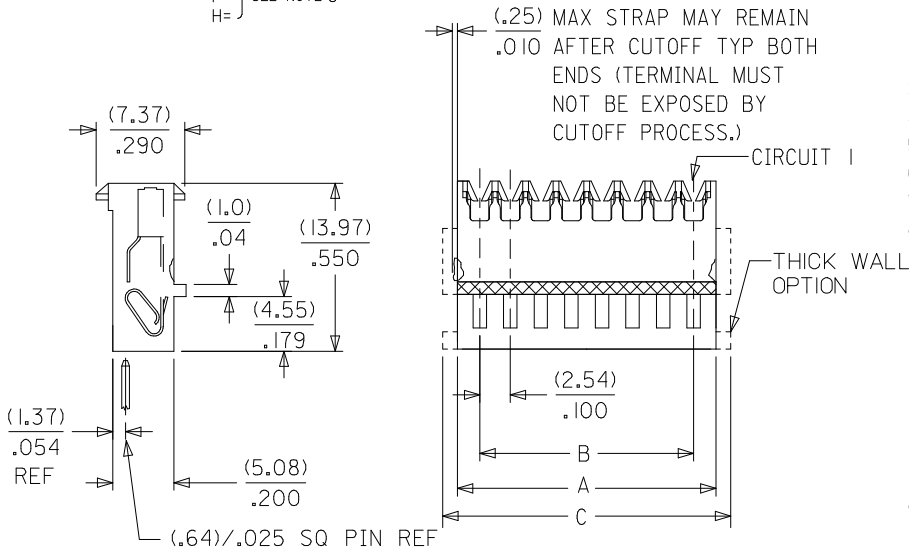

1. MATERIAL: UNFILLED NYLON, UL94V-2, MOLDED MATERIAL (CLEAR)
2. FINISH:
   - (102) OVERALL TIN: (0.00508)/(0.00200 MIN OVER (0.00254)/(0.00100 MIN COPPER.
   - (208) SELECT GOLD: (0.00038)/(0.00015 MIN, * SELECT TIN: (0.00254)/(0.00100 MIN, OVERALL NICKEL UNDERPLATE: (0.00127)/(0.00050 MIN.
   - (228) SELECT GOLD: (0.00076)/(0.00030 MIN, * SELECT TIN: (0.00254)/(0.00100 MIN, OVERALL NICKEL UNDERPLATE: (0.00127)/(0.00050 MIN.
   - (501) OVERALL GOLD: (0.00051)/(0.00020 MIN OVER (0.00076)/(0.00030 MIN NICKEL
   - (502) OVERALL GOLD: (0.00051)/(0.00020 MIN OVER (0.00127)/(0.00050 MIN NICKEL.
   - (503) OVERALL GOLD: (0.00076)/(0.00030 MIN OVER (0.00127)/(0.00050 MIN NICKEL.
   - (P909) OVERALL TIN: (0.00254)/(0.00100 MIN. *THE PRIMARY SHIPPING CARTON WILL BE LABELED COMPLIANT TO RoHS DIRECTIVE 2002/95/EC AND ELV ANNEX II OF DIRECTIVE 2000/53/EC*. CARTONS WITHOUT THIS LABEL MAY CONTAIN PRODUCT WITH TIN/LEAD PLATINGS.
3. PRODUCT SPECIFICATION: PS-7720-001
4. PACKAGING: BULK PK-7720-001 SEE CHART
5. THESE HOUSINGS ARE FOR USE WITH SINGLE 22 AWG WIRE TERMINATION ONLY
6. COLOR STRIPE TO RUN LENGTH OF RIB AS SHOWN (SEE CHART FOR COLOR)
7. SEE APPLICATION SPEC SMES-7720-0002 FOR ADDITIONAL INFORMATION.
8. WIRE SPECIFICATIONS: SEE SMES-7720-0002 (INSUL. DIA (1.52)/(0.060 MAX)
   - SLOT SIZE A FOR USE WITH: 26 AWG SOLID, STRANDED TINNED
   - SLOT SIZE H FOR USE WITH: 28 AWG SOLID, STRANDED TINNED, AND STRANDED TOPCOAT
   - SLOT SIZE F FOR USE WITH: 24 AWG SOLID, STRANDED TINNED, AND STRANDED TOPCOAT
   - SLOT SIZE E FOR USE WITH: 22 AWG STRANDED TINNED
9. THIS PART CONFORMS TO CLASS B REQUIREMENTS OF COSMETIC SPECIFICATION PS-45499-002.

NO OF CKTS	DIM A	DIM B	DIM C
2	(5.44) .214	(2.54) .100	(7.59) .299
3	(7.98) .314	(5.08) .200	(10.13) .399
4	(10.52) .414	(7.62) .300	(12.67) .499
5	(13.06) .514	(10.16) .400	(15.21) .599
6	(15.60) .614	(12.70) .500	(17.75) .699
7	(18.14) .714	(15.24) .600	(20.29) .799
8	(20.68) .814	(17.78) .700	(22.83) .899
9	(23.22) .914	(20.30) .800	(25.37) .999
10	(25.76) 1.014	(22.86) .900	(27.91) 1.099
11	(28.30) 1.114	(25.40) 1.000	(30.45) 1.199
12	(30.84) 1.214	(27.94) 1.100	(32.99) 1.299
13	(33.38) 1.314	(30.48) 1.200	(35.53) 1.399
14	(35.92) 1.414	(33.02) 1.300	(38.07) 1.499
15	(38.46) 1.514	(35.56) 1.400	(40.61) 1.599
16	(41.00) 1.614	(38.10) 1.500	(43.15) 1.699
17	(43.54) 1.714	(40.64) 1.600	(45.69) 1.799
18	(46.08) 1.814	(43.18) 1.700	(48.23) 1.899
19	(48.62) 1.914	(45.72) 1.800	(50.77) 1.999
20	(51.16) 2.014	(48.26) 1.900	(53.31) 2.099
21	(53.70) 2.114	(50.80) 2.000	(55.85) 2.199
22	(56.24) 2.214	(53.34) 2.100	(58.39) 2.299
23	(58.78) 2.314	(55.88) 2.200	(60.93) 2.399
24	(61.32) 2.414	(58.42) 2.300	(63.47) 2.499
25	(63.86) 2.514	(60.96) 2.400	(66.01) 2.599
26	(66.40) 2.614	(63.50) 2.500	(68.55) 2.699
27	(68.94) 2.714	(66.04) 2.600	(71.09) 2.799
28	(71.48) 2.814	(68.58) 2.700	(73.63) 2.899

CORRECT HSG. NO.'S
EC NO: UCP2009-2291
DRWN:MKIPPER 2009/04/16
CHKD:SSOUSEK 2009/04/17
APPR:FSM:TH 2009/04/17

QUALITY SYMBOLS
▽=0
◁=0

DESCRIPTION
REV

BA

GENERAL TOLERANCES (UNLESS SPECIFIED)

	mm	INCH
4 PLACES	± ---	± ---
3 PLACES	± ---	± ---
2 PLACES	± ---	± ---
1 PLACE	± ---	± ---

ANGULAR ±1/2°

DRAFT WHERE APPLICABLE MUST REMAIN WITHIN DIMENSIONS

DIMENSION STYLE
MM/IN

SCALE

DESIGN UNITS
INCH

THIRD ANGLE PROJECTION

DRAWN BY
SAMIEC

DATE
2004/04/13

CHECKED BY
SAMIEC

DATE
2004/04/13

APPROVED BY
MARGULIS

DATE
2004/04/13

MATERIAL NO.
SEE CHART

TITLE
KK 100 IDT CONNECTOR ASSEMBLY

MOLEX MOLEX INCORPORATED

DOCUMENT NO.
SD-7720-001

SHEET NO.
1 OF *