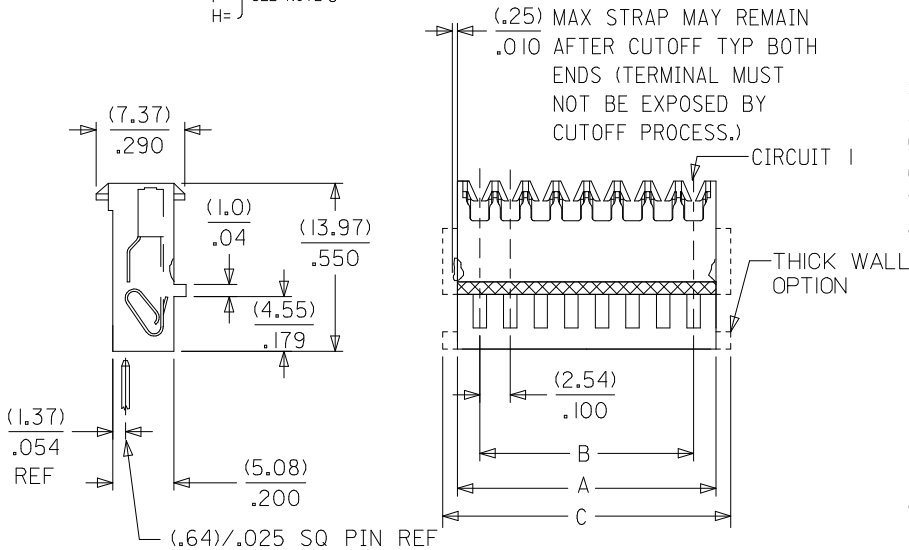

SEE NOTE 5

NO. OF CKTS

SLOT I.D.

A= }
F= } SEE NOTE 8
H= }

NOTES

- MATERIAL: UNFILLED NYLON, UL94V-2, MOLDED MATERIAL (CLEAR)
- FINISH:
 - (102) OVERALL TIN: (0.00508)/.000200 MIN OVER (0.00254)/.000100 MIN COPPER.
 - (208) SELECT GOLD: (0.00038)/.000015 MIN, * SELECT TIN: (0.00254)/.000100 MIN, OVERALL NICKEL UNDERPLATE: (0.00127)/.000050 MIN.
 - (228) SELECT GOLD: (0.00076)/.000030 MIN, * SELECT TIN: (0.00254)/.000100 MIN, OVERALL NICKEL UNDERPLATE: (0.00127)/.000050 MIN.
 - (501) OVERALL GOLD: (0.00051)/.000020 MIN OVER (0.00076)/.000030 MIN NICKEL
 - (502) OVERALL GOLD: (0.00051)/.000020 MIN OVER (0.00127)/.000050 MIN NICKEL.
 - (503) OVERALL GOLD: (0.00076)/.000030 MIN OVER (0.00127)/.000050 MIN NICKEL.
 - (P909) OVERALL TIN: (0.00254)/.000100 MIN. *THE PRIMARY SHIPPING CARTON WILL BE LABELED COMPLIANT TO RoHS DIRECTIVE 2002/95/EC AND ELV ANNEX II OF DIRECTIVE 2000/53/EC*. CARTONS WITHOUT THIS LABEL MAY CONTAIN PRODUCT WITH TIN/LEAD PLATINGS.
- PRODUCT SPECIFICATION: PS-7720-001
- PACKAGING: BULK PK-7720-001 SEE CHART
- THESE HOUSINGS ARE FOR USE WITH SINGLE 22 AWG WIRE TERMINATION ONLY
- COLOR STRIPE TO RUN LENGTH OF RIB AS SHOWN (SEE CHART FOR COLOR)
- SEE APPLICATION SPEC SMES-7720-0002 FOR ADDITIONAL INFORMATION.
- WIRE SPECIFICATIONS: SEE SMES-7720-0002 (INSUL. DIA (1.52)/.060 MAX)
 - SLOT SIZE A FOR USE WITH: 26 AWG SOLID, STRANDED TINNED
 - SLOT SIZE H FOR USE WITH: 28 AWG SOLID, STRANDED TINNED, AND STRANDED TOPCOAT
 - SLOT SIZE F FOR USE WITH: 24 AWG SOLID, STRANDED TINNED, AND STRANDED TOPCOAT
 - SLOT SIZE F FOR USE WITH: 22 AWG STRANDED TINNED
- THIS PART CONFORMS TO CLASS B REQUIREMENTS OF COSMETIC SPECIFICATION PS-45499-002.