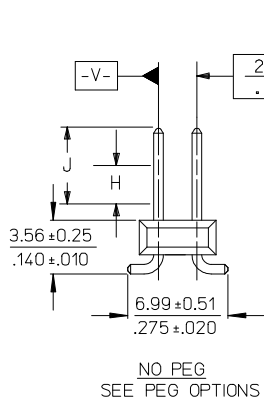

DIM. "M"	DIM. "G"
6.10 .240	10.67 .420
8.13 .320	12.70 .500

PEG OPTIONS

P.C. BOARD PAD LAYOUT  
AT ENDS FOR NO PEG VERSION.

RECOMMENDED P.C. BOARD PAD LAYOUT

⊕ 0.50/.020|U|X FOR PARTS WITH PEGS  
⊕ 0.50/.020|U|Y FOR PARTS WITHOUT PEGS

ROW "A"  
ROW "B"

USED TO LOCATE VOIDED CIRCUITS

- NOTES:
- MATERIALS: INSULATOR: GLASS FILLED LIQUID CRYSTAL POLYMER (LCP), UL94 V-0, COLOR: BLACK  
TERMINAL: COPPER ALLOY
  - FINISH:  
59 TIN - 0.00150/0.00059 MINIMUM BRIGHT TIN OVER NICKEL OVERALL.  
150 TIN - 0.00381/0.00150 MINIMUM BRIGHT TIN OVER NICKEL OVERALL.  
15 GOLD - 0.00038/0.00015 MINIMUM GOLD IN SELECT AREA OVER 0.00191/0.00075 MINIMUM TIN IN SELECT AREA OVER NICKEL OVERALL.  
30 GOLD - 0.00076/0.00030 MINIMUM GOLD IN SELECT AREA OVER 0.00191/0.00075 MINIMUM TIN IN SELECT AREA OVER NICKEL OVERALL.  
50 GOLD - 0.00127/0.00050 MINIMUM GOLD IN SELECT AREA OVER 0.00254/0.00100 MINIMUM TIN IN SELECT AREA OVER NICKEL OVERALL.  
\* THE PRIMARY SHIPPING CARTON WILL BE LABELED "COMPLIANT TO RoHS DIRECTIVE 2002/95/EC AND ELV ANNEX II OF DIRECTIVE 2000/53/EC". CARTONS WITHOUT THIS LABEL MAY CONTAIN PRODUCT WITH LEAD.
  - PART TO CONFORM TO PS-71308.
  - PACKAGING (SEE CHARTS):  
BULK: PER PK-70873-0353  
TUBES: PER PK-70873-0041.  
71308-82\*\* IN TUBES: PER PK-70873-042.  
TUBES W/ VAC CAPS: PER PK-70873-0691  
TAPE AND REEL W/ VAC CAPS: PER PK-70873-0805.  
SEE SHEET 3 FOR TAPE & REEL PRODUCT WITH SHALLOW POCKET REQUIREMENTS.
  - TYP. DIMENSIONS FOR LANDS SURROUNDING HOLES FOR RETENTION PEGS.
  - PIN SOLERABILITY PER MOLEX SPEC. ES-152.
  - SEE SHEETS 2-5 FOR CHARTED DIMS., PART/EDP NO'S, AND VOIDED CIRCUITS.
  - PIN PUSHOUT FORCE: 3 LBS. MINIMUM.
  - PICK-N-PLACE CAPS WILL BE PLACED SO THAT VACUUM PICK UP AREA WILL BE IN CENTER OF PART.
  - COPLANARITY FOR CIRCUIT SIZES UP TO 40 IS 0.15 MM/0.006 INCH. FOR CIRCUIT SIZES 42 AND LARGER, CONTACT MOLEX SALES DEPARTMENT.
  - THIS PART CONFORMS TO CLASS B REQUIREMENTS OF COSMETIC SPECIFICATION PS-45499-002.