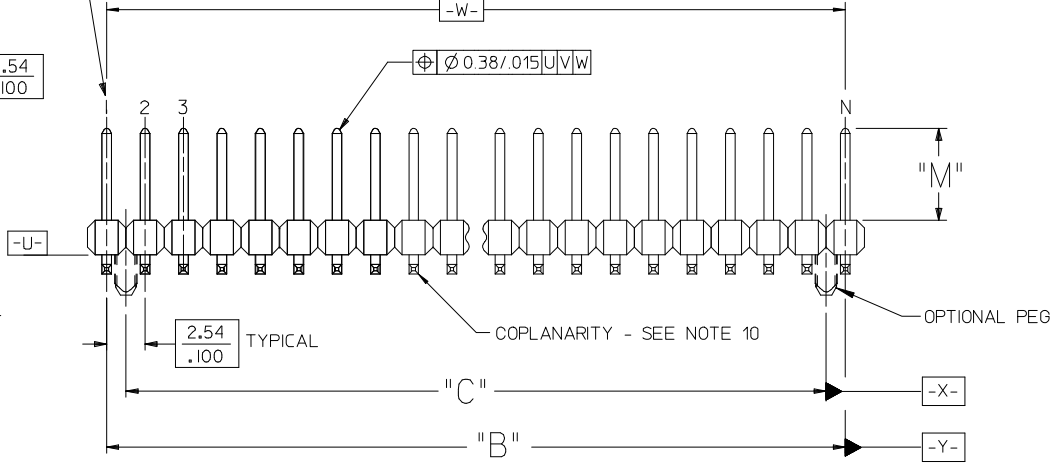

1. NOTES:
1. MATERIALS: INSULATOR: GLASS FILLED LIQUID CRYSTAL POLYMER (LCP), UL94 V-0, COLOR: BLACK
     TERMINAL: COPPER ALLOY
  2. FINISH:
     59 TIN - 0.00150/0.00059 MINIMUM BRIGHT TIN OVER NICKEL OVERALL.
     150 TIN - 0.00381/0.00150 MINIMUM BRIGHT TIN OVER NICKEL OVERALL.
     15 GOLD - 0.00038/0.00015 MINIMUM GOLD IN SELECT AREA OVER 0.00191/0.00075 MINIMUM TIN IN SELECT AREA OVER NICKEL OVERALL.
     30 GOLD - 0.00076/0.00030 MINIMUM GOLD IN SELECT AREA OVER 0.00191/0.00075 MINIMUM TIN IN SELECT AREA OVER NICKEL OVERALL.
     50 GOLD - 0.00127/0.00050 MINIMUM GOLD IN SELECT AREA OVER 0.00254/0.00100 MINIMUM TIN IN SELECT AREA OVER NICKEL OVERALL.
     * THE PRIMARY SHIPPING CARTON WILL BE LABELED "COMPLIANT TO RoHS DIRECTIVE 2002/95/EC AND ELV ANNEX II OF DIRECTIVE 2000/53/EC". CARTONS WITHOUT THIS LABEL MAY CONTAIN PRODUCT WITH LEAD.
  3. PART TO CONFORM TO PS-71308.
  4. PACKAGING (SEE CHARTS):
     BULK: PER PK-70873-0353
     TUBES: PER PK-70873-0041.
     71308-82** IN TUBES: PER PK-70873-042.
     TUBES W/ VAC CAPS: PER PK-70873-0691
     TAPE AND REEL W/ VAC CAPS: PER PK-70873-0805.
     SEE SHEET 3 FOR TAPE & REEL PRODUCT WITH SHALLOW POCKET REQUIREMENTS.
  5. TYP. DIMENSIONS FOR LANDS SURROUNDING HOLES FOR RETENTION PEGS.
  6. PIN SOLERABILITY PER MOLEX SPEC. ES-152.
  7. SEE SHEETS 2-5 FOR CHARTED DIMS., PART/EDP NO'S, AND VOIDED CIRCUITS.
  8. PIN PUSHOUT FORCE: 3 LBS. MINIMUM.
  9. PICK-N-PLACE CAPS WILL BE PLACED SO THAT VACUUM PICK UP AREA WILL BE IN CENTER OF PART.
  10. COPLANARITY FOR CIRCUIT SIZES UP TO 40 IS 0.15 MM/0.006 INCH. FOR CIRCUIT SIZES 42 AND LARGER, CONTACT MOLEX SALES DEPARTMENT.
  11. THIS PART CONFORMS TO CLASS B REQUIREMENTS OF COSMETIC SPECIFICATION PS-45499-002.

REV	DESCRIPTION	QUALITY SYMBOLS	GENERAL TOLERANCES (UNLESS SPECIFIED)		DIMENSION STYLE		SCALE	DESIGN UNITS	THIRD ANGLE PROJECTION					
			mm	INCH	MM/IN	DATE								
K3	12CKT TAPE & REEL EC NO: UCP2009-2465 DRWN:KIPPER 2009/08/04 CHKD:SSOUSEK 2009/08/07 APPR:FSMITH 2009/08/10	▽=0 ▽=0	4 PLACES ± --- ± ---	3 PLACES ± --- ± .005	2 PLACES ± 0.13 ± .010	1 PLACE ± 0.25 ± ---	ANGULAR ± 1/2°	DRAWN BY KMS 1999/10/15	CHECKED BY KMS 1999/10/15	APPROVED BY KMS 1999/10/15	TITLE SALES ASSY INSULATOR DUAL ROW SMT W/BREAK-OFF .025SQ PIN GULLWING .100	MATERIAL NO. SEE TABLES	DOCUMENT NO. SD-71308-001	SHEET NO. 1 OF 6
DRAFT WHERE APPLICABLE MUST REMAIN WITHIN DIMENSIONS			THIS DRAWING CONTAINS INFORMATION THAT IS PROPRIETARY TO MOLEX INCORPORATED AND SHOULD NOT BE USED WITHOUT WRITTEN PERMISSION