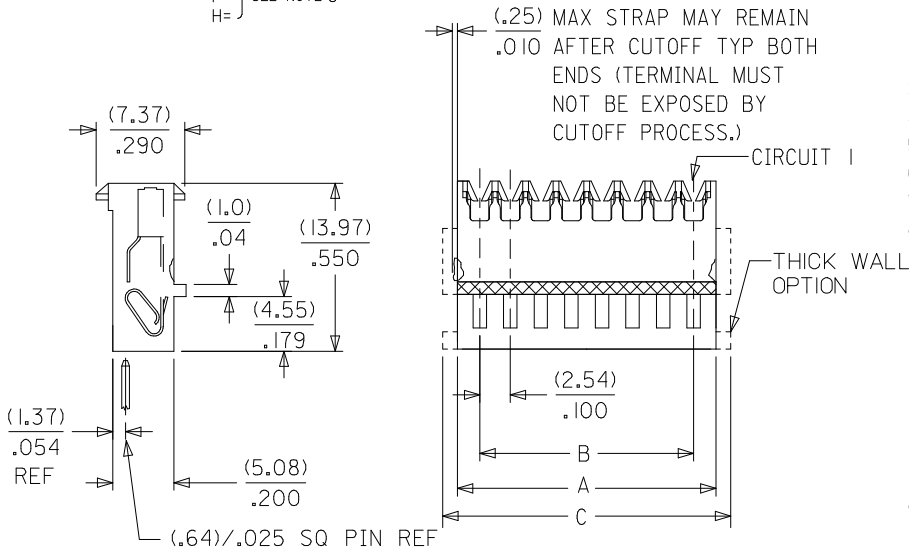

1. MATERIAL: UNFILLED NYLON, UL94V-2, MOLDED MATERIAL (CLEAR)
2. FINISH:
   - (102) OVERALL TIN: (0.00508)/(0.00200 MIN OVER (0.00254)/(0.00100 MIN COPPER.
   - (208) SELECT GOLD: (0.00038)/(0.00015 MIN, * SELECT TIN: (0.00254)/(0.00100 MIN, OVERALL NICKEL UNDERPLATE: (0.00127)/(0.00050 MIN.
   - (228) SELECT GOLD: (0.00076)/(0.00030 MIN, * SELECT TIN: (0.00254)/(0.00100 MIN, OVERALL NICKEL UNDERPLATE: (0.00127)/(0.00050 MIN.
   - (501) OVERALL GOLD: (0.00051)/(0.00020 MIN OVER (0.00076)/(0.00030 MIN NICKEL
   - (502) OVERALL GOLD: (0.00051)/(0.00020 MIN OVER (0.00127)/(0.00050 MIN NICKEL.
   - (503) OVERALL GOLD: (0.00076)/(0.00030 MIN OVER (0.00127)/(0.00050 MIN NICKEL.
   - (P909) OVERALL TIN: (0.00254)/(0.00100 MIN. *THE PRIMARY SHIPPING CARTON WILL BE LABELED COMPLIANT TO RoHS DIRECTIVE 2002/95/EC AND ELV ANNEX II OF DIRECTIVE 2000/53/EC*. CARTONS WITHOUT THIS LABEL MAY CONTAIN PRODUCT WITH TIN/LEAD PLATINGS.
3. PRODUCT SPECIFICATION: PS-7720-001
4. PACKAGING: BULK PK-7720-001 SEE CHART
5. THESE HOUSINGS ARE FOR USE WITH SINGLE 22 AWG WIRE TERMINATION ONLY
6. COLOR STRIPE TO RUN LENGTH OF RIB AS SHOWN (SEE CHART FOR COLOR)
7. SEE APPLICATION SPEC SMES-7720-0002 FOR ADDITIONAL INFORMATION.
8. WIRE SPECIFICATIONS: SEE SMES-7720-0002 (INSUL. DIA (1.52)/(0.060 MAX)
   - SLOT SIZE A FOR USE WITH: 26 AWG SOLID, STRANDED TINNED
   - SLOT SIZE H FOR USE WITH: 28 AWG SOLID, STRANDED TINNED, AND STRANDED TOPCOAT
   - SLOT SIZE F FOR USE WITH: 24 AWG SOLID, STRANDED TINNED, AND STRANDED TOPCOAT
   - SLOT SIZE E FOR USE WITH: 26 AWG STRANDED TOPCOAT
   - SLOT SIZE G FOR USE WITH: 22 AWG STRANDED TINNED
9. THIS PART CONFORMS TO CLASS B REQUIREMENTS OF COSMETIC SPECIFICATION PS-45499-002.

NO OF CKTS	DIM A	DIM B	DIM C
2	(5.44) .214	(2.54) .100	(7.59) .299
3	(7.98) .314	(5.08) .200	(10.13) .399
4	(10.52) .414	(7.62) .300	(12.67) .499
5	(13.06) .514	(10.16) .400	(15.21) .599
6	(15.60) .614	(12.70) .500	(17.75) .699
7	(18.14) .714	(15.24) .600	(20.29) .799
8	(20.68) .814	(17.78) .700	(22.23) .899
9	(23.22) .914	(20.30) .800	(25.37) .999
10	(25.76) 1.014	(22.86) .900	(27.91) 1.099
11	(28.30) 1.114	(25.40) 1.000	(30.45) 1.199
12	(30.84) 1.214	(27.94) 1.100	(32.99) 1.299
13	(33.38) 1.314	(30.48) 1.200	(35.53) 1.399
14	(35.92) 1.414	(33.02) 1.300	(38.07) 1.499
15	(38.46) 1.514	(35.56) 1.400	(40.61) 1.599
16	(41.00) 1.614	(38.10) 1.500	(43.15) 1.699
17	(43.54) 1.714	(40.64) 1.600	(45.69) 1.799
18	(46.08) 1.814	(43.18) 1.700	(48.23) 1.899
19	(48.62) 1.914	(45.72) 1.800	(50.77) 1.999
20	(51.16) 2.014	(48.26) 1.900	(53.31) 2.099
21	(53.70) 2.114	(50.80) 2.000	(55.85) 2.199
22	(56.24) 2.214	(53.34) 2.100	(58.39) 2.299
23	(58.78) 2.314	(55.88) 2.200	(60.93) 2.399
24	(61.32) 2.414	(58.42) 2.300	(63.47) 2.499
25	(63.86) 2.514	(60.96) 2.400	(66.01) 2.599
26	(66.40) 2.614	(63.50) 2.500	(68.55) 2.699
27	(68.94) 2.714	(66.04) 2.600	(71.09) 2.799
28	(71.48) 2.814	(68.58) 2.700	(73.63) 2.899

CORRECT HSG. NO.'S EC NO: UCP2009-2291 DRWN:MKIPPER 2009/04/16 CHKD:SSOUSEK 2009/04/17 APPR:FSM:TH 2009/04/17	QUALITY SYMBOLS ▽=0 ◁=0	DESCRIPTION	REV	BA

GENERAL TOLERANCES (UNLESS SPECIFIED)	
	ANGULAR ±1/2°
DRAFT WHERE APPLICABLE MUST REMAIN WITHIN DIMENSIONS	

DIMENSION STYLE MM/IN	
DRAWN BY SAMIEC	DATE 2004/04/13
CHECKED BY SAMIEC	DATE 2004/04/13
APPROVED BY MARGULIS	DATE 2004/04/13
MATERIAL NO. SEE CHART	

SCALE ---	DESIGN UNITS INCH	THIRD ANGLE PROJECTION
TITLE KK 100 IDT CONNECTOR ASSEMBLY		
MOLEX INCORPORATED		
DOCUMENT NO. SD-7720-001		SHEET NO. 1 OF *

3-*	BA
2	AZ7
1	BA