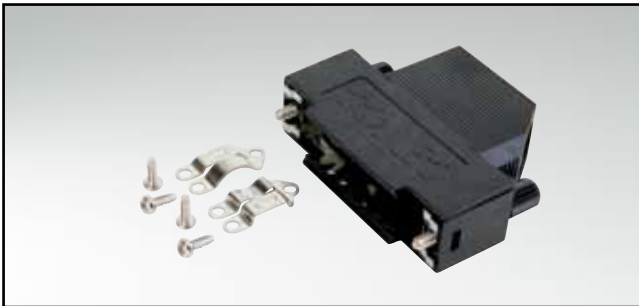

D-SUB PLASTIC HOOD

Side cable entry – 9-50 pos. – With and without internal shielding

RoHS compliant – CSA listed, File No.: LR 115000-1 – UL listed, File No.: E202784

DESCRIPTION

- Material: Polycarbonate Black or Grey + Glas filled
- Design:
 - without shielding
 - with internal shielding
- Fastening:
 - Metal jack screw with plastic head or full metal jack screws
- Press-fit housing assembly
- Attenuation factor at 10 MHz > 60dB (shielded version)
- Bulk or single packaged units

ORDER DATA

D-SUB PLASTIC HOOD – SIDE CABLE ENTRY - UNSHIELDED		
No. of pos.	Design	Part Number
09	Black housing / Metal jack screw / Plastic head	165 X 11709 X
15	Black housing / Metal jack screw / Plastic head	165 X 11719 X
25	Black housing / Metal jack screw / Plastic head	165 X 11729 X
37	Black housing / Metal jack screw / Plastic head	165 X 11739 X
50	Black housing / Metal jack screw / Plastic head	165 X 11749 X
09	Black housing / Full metal jack screw	165 X 00829 A
15	Black housing / Full metal jack screw	165 X 00839 A
25	Black housing / Full metal jack screw	165 X 00849 A
37	Black housing / Full metal jack screw	165 X 00859 A
50	Black housing / Full metal jack screw	165 X 00869 A
09	Grey housing / Metal jack screw / Plastic head	165 X 16019 X
15	Grey housing / Metal jack screw / Plastic head	165 X 16029 X
25	Grey housing / Metal jack screw / Plastic head	165 X 16039 X
37	Grey housing / Metal jack screw / Plastic head	165 X 16049 X
50	Grey housing / Metal jack screw / Plastic head	165 X 16059 X
09	Grey housing / Full metal jack screw	165 X 16069 X
15	Grey housing / Full metal jack screw	165 X 16079 X
25	Grey housing / Full metal jack screw	165 X 16089 X
37	Grey housing / Full metal jack screw	165 X 16099 X
50	Grey housing / Full metal jack screw	165 X 16109 X