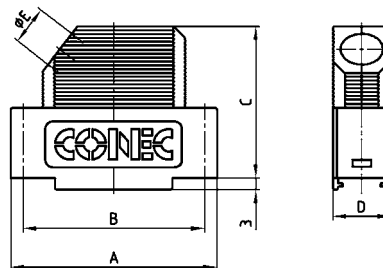

D-SUB PLASTIC HOOD

Side cable entry – 9-50 pos. – With and without internal shielding

RoHS compliant – CSA listed, File No.: LR 115000-1 – UL listed, File No.: E202784

DESCRIPTION

- Material: Polycarbonate Black or Grey + Glas filled
- Design:
 - without shielding
 - with internal shielding
- Fastening:
 - Metal jack screw with plastic head or full metal jack screws
- Press-fit housing assembly
- Attenuation factor at 10 MHz > 60dB (shielded version)
- Bulk or single packaged units

PRODUCT DRAWING

9 pos.

15-50 pos.

No. of pos.	A	B	C	D	Ø E
09	31.30	25.00	39.15	15.00	8.00
15	39.62	33.30	39.15	15.00	9.00
25	53.52	47.00	39.15	15.00	11.00
37	69.80	63.50	39.15	15.00	11.00
50	67.41	61.10	39.15	19.00	14.50

ORDER DATA

D-SUB PLASTIC HOOD – SIDE CABLE ENTRY - UNSHIELDED		
No. of pos.	Design	Part Number
09	Black housing / Metal jack screw / Plastic head	165 X 11709 X
15	Black housing / Metal jack screw / Plastic head	165 X 11719 X
25	Black housing / Metal jack screw / Plastic head	165 X 11729 X
37	Black housing / Metal jack screw / Plastic head	165 X 11739 X
50	Black housing / Metal jack screw / Plastic head	165 X 11749 X
09	Black housing / Full metal jack screw	165 X 00829 A
15	Black housing / Full metal jack screw	165 X 00839 A
25	Black housing / Full metal jack screw	165 X 00849 A
37	Black housing / Full metal jack screw	165 X 00859 A
50	Black housing / Full metal jack screw	165 X 00869 A
09	Grey housing / Metal jack screw / Plastic head	165 X 16019 X
15	Grey housing / Metal jack screw / Plastic head	165 X 16029 X
25	Grey housing / Metal jack screw / Plastic head	165 X 16039 X
37	Grey housing / Metal jack screw / Plastic head	165 X 16049 X
50	Grey housing / Metal jack screw / Plastic head	165 X 16059 X
09	Grey housing / Full metal jack screw	165 X 16069 X
15	Grey housing / Full metal jack screw	165 X 16079 X
25	Grey housing / Full metal jack screw	165 X 16089 X
37	Grey housing / Full metal jack screw	165 X 16099 X
50	Grey housing / Full metal jack screw	165 X 16109 X