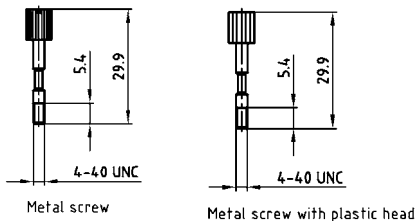

D-SUB PLASTIC HOOD

Side cable entry – 9-50 pos. – With and without internal shielding

DESCRIPTION

- Material: Polycarbonate Black or Grey + Glas filled
- Design:
  - without shielding
  - with internal shielding
- Fastening:
  - Metal jack screw with plastic head or full metal jack screws
- Press-fit housing assembly
- Attenuation factor at 10 MHz > 60dB (shielded version)
- Bulk or single packaged units

PRODUCT DRAWING

9 pos.

15-50 pos.

No. of pos.	A	B	C	D	Ø E
09	31.30	25.00	39.15	15.00	8.00
15	39.62	33.30	39.15	15.00	9.00
25	53.52	47.00	39.15	15.00	11.00
37	69.80	63.50	39.15	15.00	11.00
50	67.41	61.10	39.15	19.00	14.50

ORDER DATA