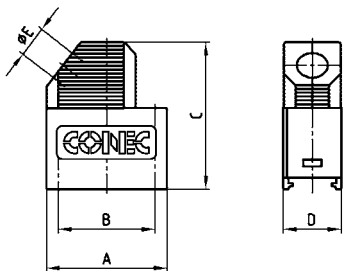

D-SUB PLASTIC HOOD

Side cable entry – 9-50 pos. – With and without internal shielding

RoHS compliant – CSA listed, File No.: LR 115000-1 – UL listed, File No.: E202784

DESCRIPTION

- Material: Polycarbonate Black or Grey + Glas filled
- Design:
 - without shielding
 - with internal shielding
- Fastening:
 - Metal jack screw with plastic head or full metal jack screws
- Press-fit housing assembly
- Attenuation factor at 10 MHz > 60dB (shielded version)
- Bulk or single packaged units

PRODUCT DRAWING

9 pos.

15-50 pos.

No. of pos.	A	B	C	D	Ø E
09	31.30	25.00	39.15	15.00	8.00
15	39.62	33.30	39.15	15.00	9.00
25	53.52	47.00	39.15	15.00	11.00
37	69.80	63.50	39.15	15.00	11.00
50	67.41	61.10	39.15	19.00	14.50

ORDER DATA

D-SUB PLASTIC HOOD – SIDE CABLE ENTRY - UNSHIELDED		
No. of pos.	Design	Part Number
09	Black housing / Metal jack screw / Plastic head	165 X 11709 X
15	Black housing / Metal jack screw / Plastic head	165 X 11719 X
25	Black housing / Metal jack screw / Plastic head	165 X 11729 X
37	Black housing / Metal jack screw / Plastic head	165 X 11739 X
50	Black housing / Metal jack screw / Plastic head	165 X 11749 X
09	Black housing / Full metal jack screw	165 X 00829 A
15	Black housing / Full metal jack screw	165 X 00839 A
25	Black housing / Full metal jack screw	165 X 00849 A
37	Black housing / Full metal jack screw	165 X 00859 A
50	Black housing / Full metal jack screw	165 X 00869 A
09	Grey housing / Metal jack screw / Plastic head	165 X 16019 X
15	Grey housing / Metal jack screw / Plastic head	165 X 16029 X
25	Grey housing / Metal jack screw / Plastic head	165 X 16039 X
37	Grey housing / Metal jack screw / Plastic head	165 X 16049 X
50	Grey housing / Metal jack screw / Plastic head	165 X 16059 X
09	Grey housing / Full metal jack screw	165 X 16069 X
15	Grey housing / Full metal jack screw	165 X 16079 X
25	Grey housing / Full metal jack screw	165 X 16089 X
37	Grey housing / Full metal jack screw	165 X 16099 X
50	Grey housing / Full metal jack screw	165 X 16109 X