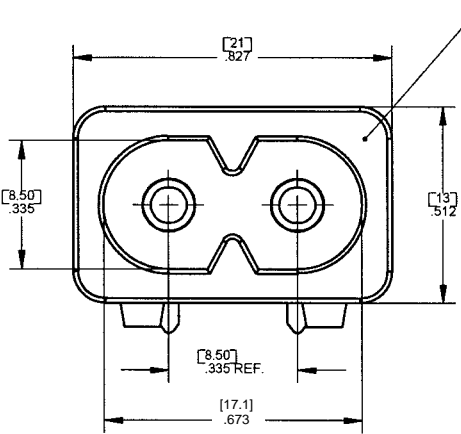

POWER INLET SOCKET PRODUCT BULLETIN 526

Power Inlet Socket RAPC322

MATTE FINISH

REVISED 9-24-03