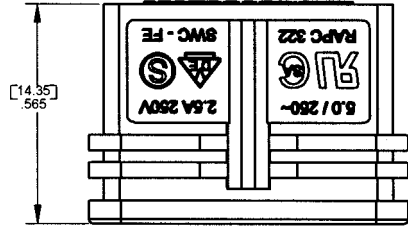

POWER INLET SOCKET PRODUCT BULLETIN 526

Power Inlet Socket RAPC322

MATTE FINISH

REVISED 9-24-03