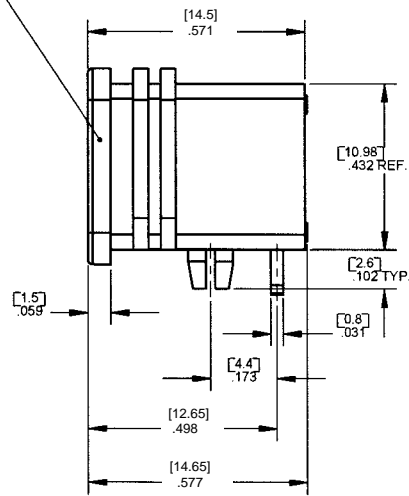

POWER INLET SOCKET PRODUCT BULLETIN 526

Power Inlet Socket RAPC322

MATTE FINISH

REVISED 9-24-03