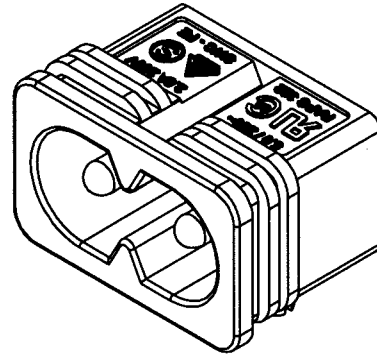

POWER INLET SOCKET PRODUCT BULLETIN 526

Power Inlet Socket RAPC322

MATTE FINISH

REVISED 9-24-03