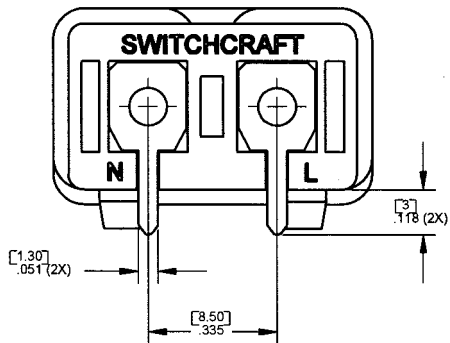

POWER INLET SOCKET PRODUCT BULLETIN 526

Power Inlet Socket RAPC322

MATTE FINISH

REVISED 9-24-03