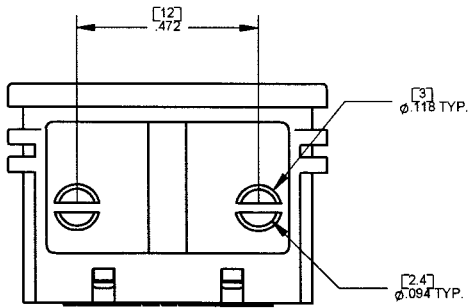

POWER INLET SOCKET PRODUCT BULLETIN 526

Power Inlet Socket RAPC322

MATTE FINISH

REVISED 9-24-03