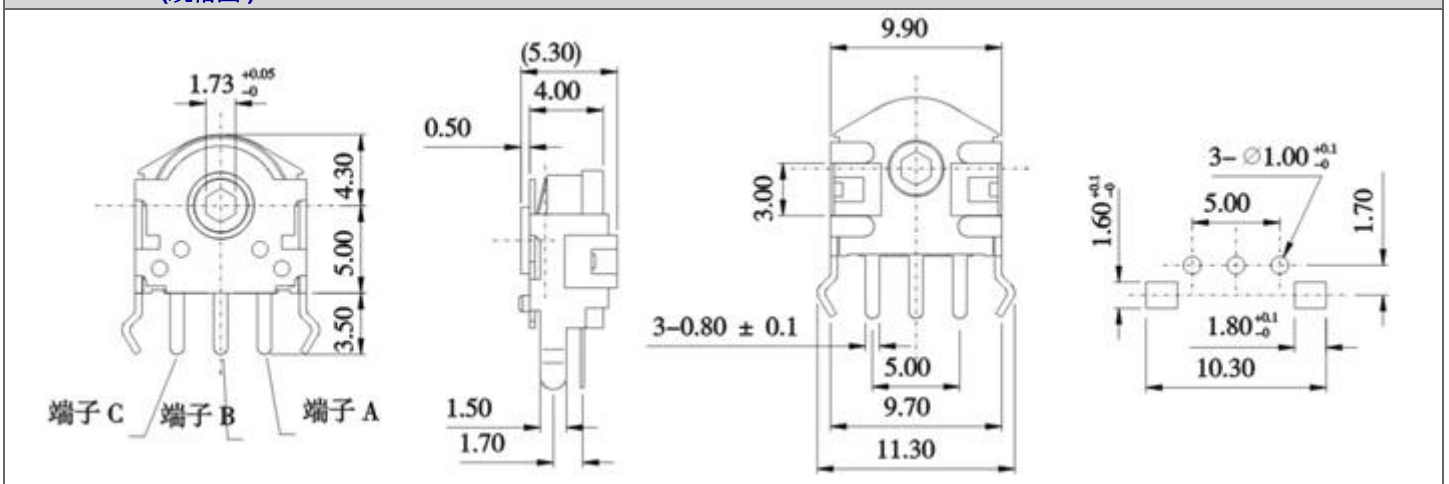

Model(型號): **EC10A12V050**

► Download PDF file

Features:(特點):

Small body as thin as 4.4mm . height from the shaft centrt to the product top is only 3.6mm .
A long-life type that can operate more than 100,000 cycles .
The operability has been improved by incorporating a good-feeling detent mechanism .
The unique through shaft shape contribute for simplifying SET design .An incremental type

Applications(作用):

Various controls for personal computer input device , AV equipment , communication equipment , etc .

Dimensions(規格圖):

Specifications(規格)

Pulses / rotation [分解能]	12
Output Code [輸出代碼]	Phase difference 2 signals
Total rotational angle [回轉角度]	360°
Rotational life [回轉壽命]	More than 10,000 cycles

OUTPUT SIGNAL 輸出信號

[The broken line shows detent position of with detent type 圖中虛線表示子點位置]

CW 順時針方向		CCW 逆時針方向	
A 信號	OFF	A 信號	OFF
	ON		ON
B 信號	OFF	B 信號	OFF
	ON		ON