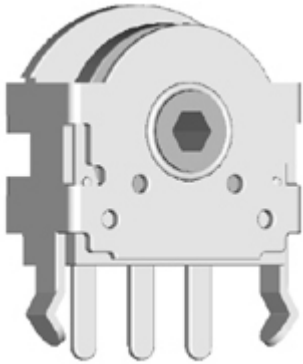

Model(型號): **EC10A12V050**

► Download PDF file

Features:(特點):

Small body as thin as 4.4mm . height from the shaft centrt to the product top is only 3.6mm .
A long-life type that can operate more than 100,000 cycles .
The operability has been improved by incorporating a good-feeling detent mechanism .
The unique through shaft shape contribute for simplifying SET design .An incremental type

Applications(作用):

Various controls for personal computer input device , AV equipment , communication equipment , etc .

Dimensions(規格圖):

Specifications(規格)

Pulses / rotation [分解能]	12
Output Code [輸出代碼]	Phase difference 2 signals
Total rotational angle [回轉角度]	360°
Rotational life [回轉壽命]	More than 10,000 cycles

OUTPUT SIGNAL 輸出信號

[The broken line shows detent position of with detent type 圖中虛線表示子點位置]

CW 順時針方向		CCW 逆時針方向	
A 信號	OFF	A 信號	OFF
	ON		ON
B 信號	OFF	B 信號	OFF
	ON		ON