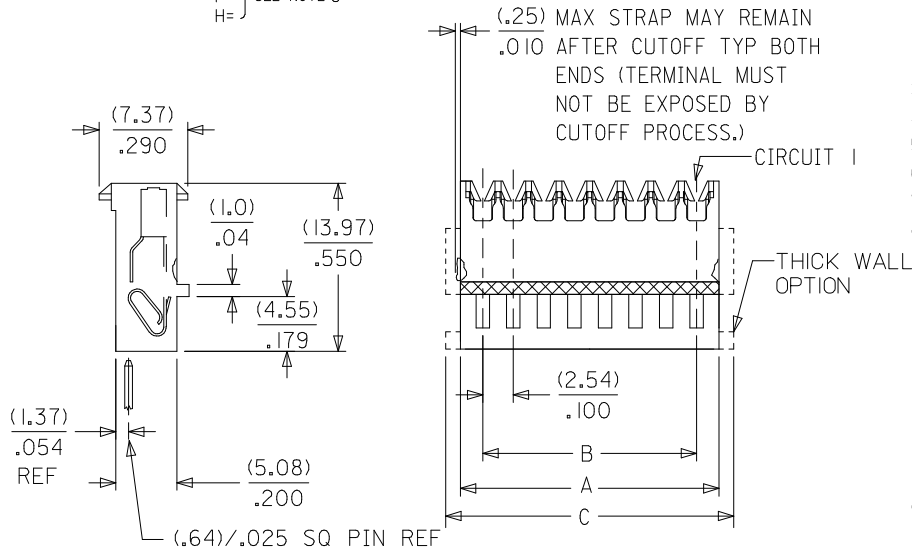

This document was generated on 06/08/2010

**PLEASE CHECK [WWW.MOLEX.COM](http://WWW.MOLEX.COM) FOR LATEST PART INFORMATION**

ENGINEERING NUMBERING SYSTEM  
SEE SHEET 17 FOR PARTS WITH VOIDS

NOTES

- MATERIAL: UNFILLED NYLON, UL94V-2, MOLDED MATERIAL (CLEAR)
- FINISH:
  - (102) OVERALL TIN: (0.00508)/(0.00200 MIN OVER (0.00254)/(0.00100 MIN COPPER.
  - (208) SELECT GOLD: (0.00038)/(0.00015 MIN, \* SELECT TIN: (0.00254)/(0.00100 MIN, OVERALL NICKEL UNDERPLATE: (0.00127)/(0.00050 MIN.
  - (228) SELECT GOLD: (0.00076)/(0.00030 MIN, \* SELECT TIN: (0.00254)/(0.00100 MIN, OVERALL NICKEL UNDERPLATE: (0.00127)/(0.00050 MIN.
  - (501) OVERALL GOLD: (0.00051)/(0.00020 MIN OVER (0.00076)/(0.00030 MIN NICKEL
  - (502) OVERALL GOLD: (0.00051)/(0.00020 MIN OVER (0.00127)/(0.00050 MIN NICKEL.
  - (503) OVERALL GOLD: (0.00076)/(0.00030 MIN OVER (0.00127)/(0.00050 MIN NICKEL.
  - (P909) OVERALL TIN: (0.00254)/(0.00100 MIN. \*THE PRIMARY SHIPPING CARTON WILL BE LABELED COMPLIANT TO RoHS DIRECTIVE 2002/95/EC AND ELV ANNEX II OF DIRECTIVE 2000/53/EC\*. CARTONS WITHOUT THIS LABEL MAY CONTAIN PRODUCT WITH TIN/LEAD PLATINGS.
- PRODUCT SPECIFICATION: PS-7720-001
- PACKAGING: BULK PK-7720-001 SEE CHART
- THESE HOUSINGS ARE FOR USE WITH SINGLE 22 AWG WIRE TERMINATION ONLY
- COLOR STRIPE TO RUN LENGTH OF RIB AS SHOWN (SEE CHART FOR COLOR)
- SEE APPLICATION SPEC SMES-7720-0002 FOR ADDITIONAL INFORMATION.
- WIRE SPECIFICATIONS: SEE SMES-7720-0002  
(INSUL. DIA (1.52)/(0.060 MAX)  
SLOT SIZE A FOR USE WITH:  
26 AWG SOLID, STRANDED TINNED  
28 AWG SOLID, STRANDED TINNED, AND STRANDED TOPCOAT  
SLOT SIZE H FOR USE WITH:  
24 AWG SOLID, STRANDED TINNED, AND STRANDED TOPCOAT  
26 AWG STRANDED TOPCOAT  
SLOT SIZE F FOR USE WITH:  
22 AWG STRANDED TINNED
- THIS PART CONFORMS TO CLASS B REQUIREMENTS OF COSMETIC SPECIFICATION PS-45499-002.