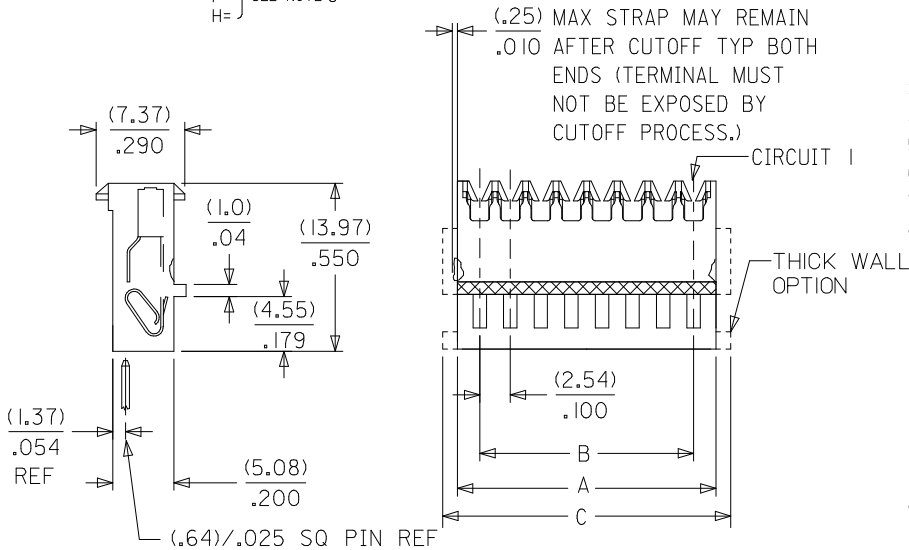

1. MATERIAL: UNFILLED NYLON, UL94V-2, MOLDED MATERIAL (CLEAR)
2. FINISH:
   - (102) OVERALL TIN: (0.00508)/(0.00200 MIN OVER (0.00254)/(0.00100 MIN COPPER.
   - (208) SELECT GOLD: (0.00038)/(0.00015 MIN, * SELECT TIN: (0.00254)/(0.00100 MIN, OVERALL NICKEL UNDERPLATE: (0.00127)/(0.00050 MIN.
   - (228) SELECT GOLD: (0.00076)/(0.00030 MIN, * SELECT TIN: (0.00254)/(0.00100 MIN, OVERALL NICKEL UNDERPLATE: (0.00127)/(0.00050 MIN.
   - (501) OVERALL GOLD: (0.00051)/(0.00020 MIN OVER (0.00076)/(0.00030 MIN NICKEL
   - (502) OVERALL GOLD: (0.00051)/(0.00020 MIN OVER (0.00127)/(0.00050 MIN NICKEL.
   - (503) OVERALL GOLD: (0.00076)/(0.00030 MIN OVER (0.00127)/(0.00050 MIN NICKEL.
   - (P909) OVERALL TIN: (0.00254)/(0.00100 MIN. *THE PRIMARY SHIPPING CARTON WILL BE LABELED COMPLIANT TO RoHS DIRECTIVE 2002/95/EC AND ELV ANNEX II OF DIRECTIVE 2000/53/EC*. CARTONS WITHOUT THIS LABEL MAY CONTAIN PRODUCT WITH TIN/LEAD PLATINGS.
3. PRODUCT SPECIFICATION: PS-7720-001
4. PACKAGING: BULK PK-7720-001 SEE CHART
5. THESE HOUSINGS ARE FOR USE WITH SINGLE 22 AWG WIRE TERMINATION ONLY
6. COLOR STRIPE TO RUN LENGTH OF RIB AS SHOWN (SEE CHART FOR COLOR)
7. SEE APPLICATION SPEC SMES-7720-0002 FOR ADDITIONAL INFORMATION.
8. WIRE SPECIFICATIONS: SEE SMES-7720-0002 (INSUL. DIA (1.52)/(0.060 MAX)
   - SLOT SIZE A FOR USE WITH: 26 AWG SOLID, STRANDED TINNED
   - SLOT SIZE H FOR USE WITH: 28 AWG SOLID, STRANDED TINNED, AND STRANDED TOPCOAT
   - SLOT SIZE F FOR USE WITH: 24 AWG SOLID, STRANDED TINNED, AND STRANDED TOPCOAT
   - SLOT SIZE E FOR USE WITH: 26 AWG STRANDED TOPCOAT
   - SLOT SIZE G FOR USE WITH: 22 AWG STRANDED TINNED
9. THIS PART CONFORMS TO CLASS B REQUIREMENTS OF COSMETIC SPECIFICATION PS-45499-002.

NO OF CKTS	DIM A	DIM B	DIM C
2	(5.44) .214	(2.54) .100	(7.59) .299
3	(7.98) .314	(5.08) .200	(10.13) .399
4	(10.52) .414	(7.62) .300	(12.67) .499
5	(13.06) .514	(10.16) .400	(15.21) .599
6	(15.60) .614	(12.70) .500	(17.75) .699
7	(18.14) .714	(15.24) .600	(20.29) .799
8	(20.68) .814	(17.78) .700	(22.83) .899
9	(23.22) .914	(20.30) .800	(25.37) .999
10	(25.76) 1.014	(22.86) .900	(27.91) 1.099
11	(28.30) 1.114	(25.40) 1.000	(30.45) 1.199
12	(30.84) 1.214	(27.94) 1.100	(32.99) 1.299
13	(33.38) 1.314	(30.48) 1.200	(35.53) 1.399
14	(35.92) 1.414	(33.02) 1.300	(38.07) 1.499
15	(38.46) 1.514	(35.56) 1.400	(40.61) 1.599
16	(41.00) 1.614	(38.10) 1.500	(43.15) 1.699
17	(43.54) 1.714	(40.64) 1.600	(45.69) 1.799
18	(46.08) 1.814	(43.18) 1.700	(48.23) 1.899
19	(48.62) 1.914	(45.72) 1.800	(50.77) 1.999
20	(51.16) 2.014	(48.26) 1.900	(53.31) 2.099
21	(53.70) 2.114	(50.80) 2.000	(55.85) 2.199
22	(56.24) 2.214	(53.34) 2.100	(58.39) 2.299
23	(58.78) 2.314	(55.88) 2.200	(60.93) 2.399
24	(61.32) 2.414	(58.42) 2.300	(63.47) 2.499
25	(63.86) 2.514	(60.96) 2.400	(66.01) 2.599
26	(66.40) 2.614	(63.50) 2.500	(68.55) 2.699
27	(68.94) 2.714	(66.04) 2.600	(71.09) 2.799
28	(71.48) 2.814	(68.58) 2.700	(73.63) 2.899

CORRECT HSG. NO.'S
EC NO: UCP2009-2291
DRWN:MKIPPER 2009/04/16
CHKD:SSOUSEK 2009/04/17
APPR:FSM:TH 2009/04/17

QUALITY SYMBOLS
▽=0
◁=0

DESCRIPTION
REV

BA

GENERAL TOLERANCES (UNLESS SPECIFIED)

	mm	INCH
4 PLACES	± ---	± ---
3 PLACES	± ---	± ---
2 PLACES	± ---	± ---
1 PLACE	± ---	± ---

ANGULAR ±1/2°

DRAFT WHERE APPLICABLE MUST REMAIN WITHIN DIMENSIONS

DIMENSION STYLE
MM/IN

SCALE

DESIGN UNITS
INCH

THIRD ANGLE PROJECTION

DRAWN BY DATE
SAMIEC 2004/04/13

CHECKED BY DATE
SAMIEC 2004/04/13

APPROVED BY DATE
MARGULIS 2004/04/13

MATERIAL NO.
SEE CHART

TITLE
KK 100 IDT CONNECTOR ASSEMBLY

MOLEX MOLEX INCORPORATED

DOCUMENT NO.
SD-7720-001

SHEET NO.
1 OF *