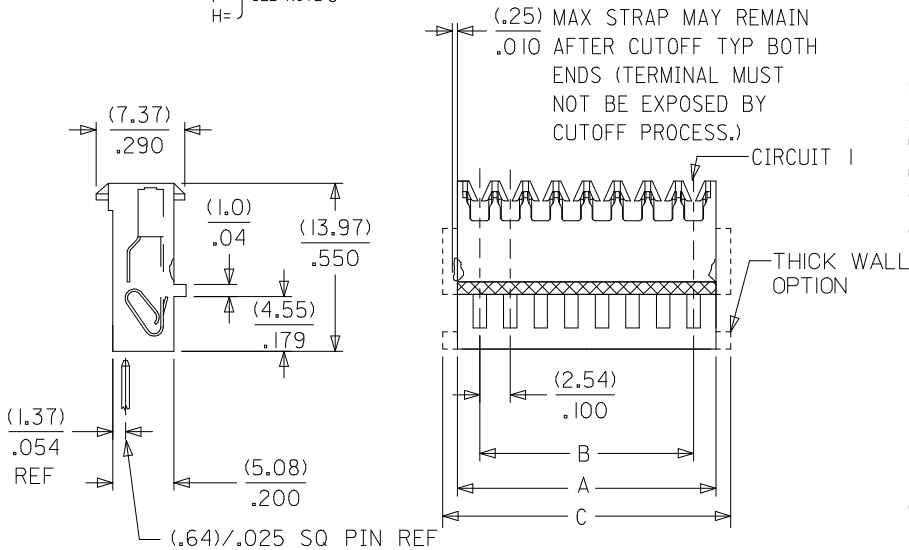

1. MATERIAL: UNFILLED NYLON, UL94V-2, MOLDED MATERIAL (CLEAR)
2. FINISH:
   - (102) OVERALL TIN: (0.00508)/(0.00200 MIN OVER (0.00254)/(0.00100 MIN COPPER.
   - (208) SELECT GOLD: (0.00038)/(0.00015 MIN, * SELECT TIN: (0.00254)/(0.00100 MIN, OVERALL NICKEL UNDERPLATE: (0.00127)/(0.00050 MIN.
   - (228) SELECT GOLD: (0.00076)/(0.00030 MIN, * SELECT TIN: (0.00254)/(0.00100 MIN, OVERALL NICKEL UNDERPLATE: (0.00127)/(0.00050 MIN.
   - (501) OVERALL GOLD: (0.00051)/(0.00020 MIN OVER (0.00076)/(0.00030 MIN NICKEL
   - (502) OVERALL GOLD: (0.00051)/(0.00020 MIN OVER (0.00127)/(0.00050 MIN NICKEL.
   - (503) OVERALL GOLD: (0.00076)/(0.00030 MIN OVER (0.00127)/(0.00050 MIN NICKEL.
   - (P909) OVERALL TIN: (0.00254)/(0.00100 MIN. *THE PRIMARY SHIPPING CARTON WILL BE LABELED COMPLIANT TO RoHS DIRECTIVE 2002/95/EC AND ELV ANNEX II OF DIRECTIVE 2000/53/EC*. CARTONS WITHOUT THIS LABEL MAY CONTAIN PRODUCT WITH TIN/LEAD PLATINGS.
3. PRODUCT SPECIFICATION: PS-7720-001
4. PACKAGING: BULK PK-7720-001 SEE CHART
5. THESE HOUSINGS ARE FOR USE WITH SINGLE 22 AWG WIRE TERMINATION ONLY
6. COLOR STRIPE TO RUN LENGTH OF RIB AS SHOWN (SEE CHART FOR COLOR)
7. SEE APPLICATION SPEC SMES-7720-0002 FOR ADDITIONAL INFORMATION.
8. WIRE SPECIFICATIONS: SEE SMES-7720-0002
   (INSUL. DIA (1.52)/(0.060 MAX)
   SLOT SIZE A FOR USE WITH:
   26 AWG SOLID, STRANDED TINNED
   28 AWG SOLID, STRANDED TINNED, AND STRANDED TOPCOAT
   SLOT SIZE H FOR USE WITH:
   24 AWG SOLID, STRANDED TINNED, AND STRANDED TOPCOAT
   26 AWG STRANDED TOPCOAT
   SLOT SIZE F FOR USE WITH:
   22 AWG STRANDED TINNED
9. THIS PART CONFORMS TO CLASS B REQUIREMENTS OF COSMETIC SPECIFICATION PS-45499-002.

NO OF CKTS	DIM A	DIM B	DIM C
2	(5.44) .214	(2.54) .100	(7.59) .299
3	(7.98) .314	(5.08) .200	(10.13) .399
4	(10.52) .414	(7.62) .300	(12.67) .499
5	(13.06) .514	(10.16) .400	(15.21) .599
6	(15.60) .614	(12.70) .500	(17.75) .699
7	(18.14) .714	(15.24) .600	(20.29) .799
8	(20.68) .814	(17.78) .700	(22.23) .899
9	(23.22) .914	(20.30) .800	(25.37) .999
10	(25.76) 1.014	(22.86) .900	(27.91) 1.099
11	(28.30) 1.114	(25.40) 1.000	(30.45) 1.199
12	(30.84) 1.214	(27.94) 1.100	(32.99) 1.299
13	(33.38) 1.314	(30.48) 1.200	(35.53) 1.399
14	(35.92) 1.414	(33.02) 1.300	(38.07) 1.499
15	(38.46) 1.514	(35.56) 1.400	(40.61) 1.599
16	(41.00) 1.614	(38.10) 1.500	(43.15) 1.699
17	(43.54) 1.714	(40.64) 1.600	(45.69) 1.799
18	(46.08) 1.814	(43.18) 1.700	(48.23) 1.899
19	(48.62) 1.914	(45.72) 1.800	(50.77) 1.999
20	(51.16) 2.014	(48.26) 1.900	(53.31) 2.099
21	(53.70) 2.114	(50.80) 2.000	(55.85) 2.199
22	(56.24) 2.214	(53.34) 2.100	(58.39) 2.299
23	(58.78) 2.314	(55.88) 2.200	(60.93) 2.399
24	(61.32) 2.414	(58.42) 2.300	(63.47) 2.499
25	(63.86) 2.514	(60.96) 2.400	(66.01) 2.599
26	(66.40) 2.614	(63.50) 2.500	(68.55) 2.699
27	(68.94) 2.714	(66.04) 2.600	(71.09) 2.799
28	(71.48) 2.814	(68.58) 2.700	(73.63) 2.899

CORRECT HSG. NO.'S
EC NO: UCP2009-2291
DRWN:MKIPPER 2009/04/16
CHKD:SSOUSEK 2009/04/17
APPR:FSM:TH 2009/04/17

QUALITY SYMBOLS
▽=0
◁=0

DESCRIPTION
REV

BA

GENERAL TOLERANCES (UNLESS SPECIFIED)

	mm	INCH
4 PLACES	± ---	± ---
3 PLACES	± ---	± ---
2 PLACES	± ---	± ---
1 PLACE	± ---	± ---

ANGULAR ±1/2°

DRAFT WHERE APPLICABLE MUST REMAIN WITHIN DIMENSIONS

DIMENSION STYLE
MM/IN

SCALE

DESIGN UNITS
INCH

THIRD ANGLE PROJECTION

DRAWN BY
SAMIEC

DATE
2004/04/13

CHECKED BY
SAMIEC

DATE
2004/04/13

APPROVED BY
MARGULIS

DATE
2004/04/13

MATERIAL NO.
SEE CHART

TITLE
KK 100 IDT CONNECTOR ASSEMBLY

MOLEX INCORPORATED

DOCUMENT NO.
SD-7720-001

SHEET NO.
1 OF *