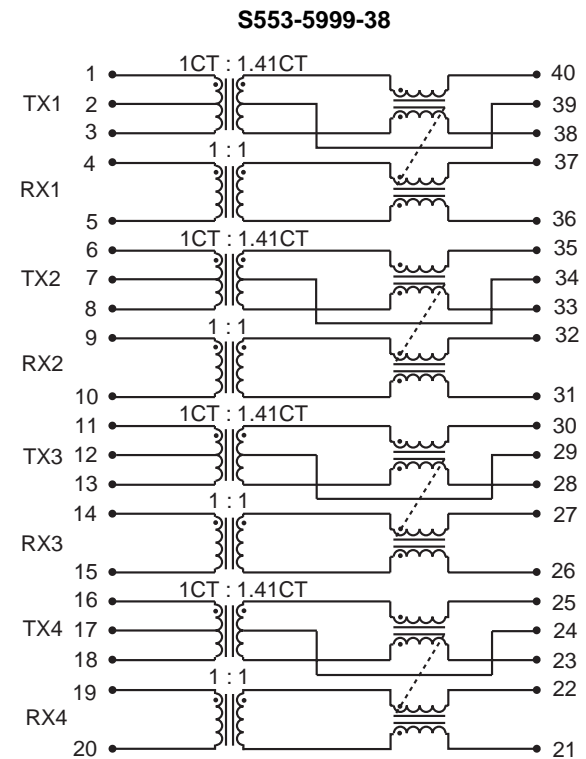

10BASE-T LAN MAGNETICS

Quad Transformer Modules

LM00501

- Transformer turns ratio RX 1 : 1 and TX 1CT : 1.41CT
- Filterless quad, four-port designs with common footprint and pinouts
- Optimized for use with stackable RJ-45 connectors
- Designs utilize standard 40 pin SMD packaging
- Low profile, surface mount packaging rated to 225° C peak IR reflow temperature
- Quad design offers best space, performance and cost efficiency
- Operating temperature 0° to 70° C
- Minimum interwinding breakdown voltage of 1500 Vrms

LM00501

SCHEMATICS

S553-2940-02

S553-5999-54

S553-2940-01

S553-2940-03

10BASE-T LAN MAGNETICS

Quad Transformer Modules

LM00501

SCHEMATICS

©2001 Bel Fuse Inc. Specifications subject to change without notice. 09.01

MECHANICAL

- S553-2940-01
- S553-2940-02
- S553-2940-03
- S553-2940-04
- S553-2940-08
- S553-2940-09
- S553-5999-38
- S553-5999-54

Dimensions are in inches [millimeters].
Standard dimension tolerance is ±0.005 [0.13] unless otherwise noted.

CORPORATE

Bel Fuse Inc.
206 Van Vorst Street
Jersey City, NJ 07302
Tel 201-432-0463
Fax 201-432-9542
www.belfuse.com