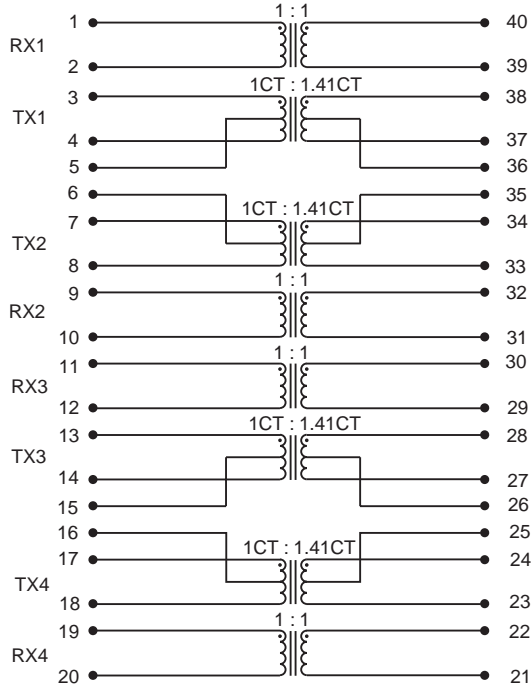

10BASE-T LAN MAGNETICS

Quad Transformer Modules

LM00501

- Transformer turns ratio RX 1 : 1 and TX 1CT : 1.41CT
- Filterless quad, four-port designs with common footprint and pinouts
- Optimized for use with stackable RJ-45 connectors
- Designs utilize standard 40 pin SMD packaging
- Low profile, surface mount packaging rated to 225° C peak IR reflow temperature
- Quad design offers best space, performance and cost efficiency
- Operating temperature 0° to 70° C
- Minimum interwinding breakdown voltage of 1500 Vrms

ELECTRICAL SPECIFICATIONS AT 25° C

Part Number	OCL Inductance μ H min	Insertion Loss dB max	Return Loss dB min	Common to Common Mode Rejection dB min		Crosstalk dB min
		1MHz to 10MHz	1MHz to 10MHz	10MHz to 30MHz	100MHz	1MHz to 10MHz
Transformers Only						
S553-2940-02	100	-1.0	-18	---	---	-40
S553-5999-54	100	-1.0	-18	---	---	-40
Transformers and Common Mode Chokes						
S553-2940-01	100	-1.0	-18	-40	-30	-40
S553-2940-03	100	-1.0	-18	-40	-30	-40
S553-2940-04	100	-1.0	-18	-40	-30	-40
S553-2940-08	100	-1.0	-18	-40	-30	-40
S553-2940-09	100	-1.0	-18	-40	-30	-40
S553-5999-38	100	-1.0	-18	-40	-30	-40

LM00501

SCHEMATICS

S553-2940-02

S553-5999-54

S553-2940-01

S553-2940-03

10BASE-T LAN MAGNETICS

Quad Transformer Modules

Dimensions are in inches [millimeters].
Standard dimension tolerance is ±0.005 [0.13] unless otherwise noted.

CORPORATE

Bel Fuse Inc.
206 Van Vorst Street
Jersey City, NJ 07302
Tel 201-432-0463
Fax 201-432-9542
www.belfuse.com