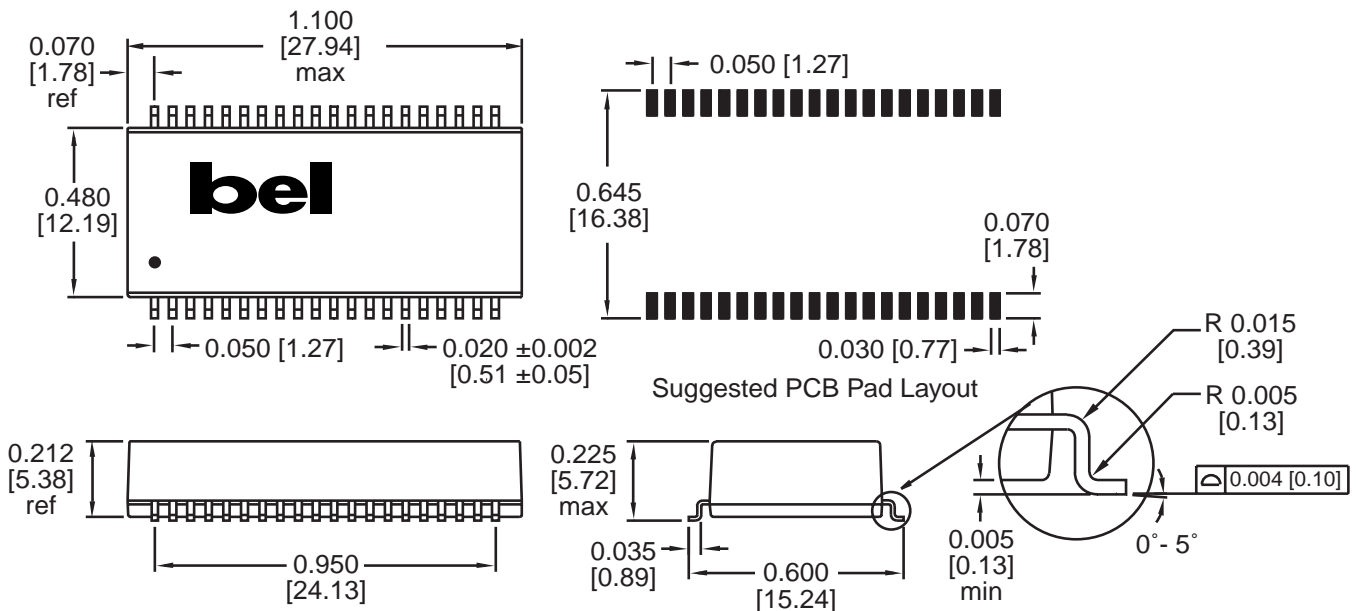

10BASE-T LAN MAGNETICS

Quad Transformer Modules

LM00501

- Transformer turns ratio RX 1 : 1 and TX 1CT : 1.41CT
- Filterless quad, four-port designs with common footprint and pinouts
- Optimized for use with stackable RJ-45 connectors
- Designs utilize standard 40 pin SMD packaging
- Low profile, surface mount packaging rated to 225° C peak IR reflow temperature
- Quad design offers best space, performance and cost efficiency
- Operating temperature 0° to 70° C
- Minimum interwinding breakdown voltage of 1500 Vrms

LM00501

SCHEMATICS

©2001 Bel Fuse Inc. Specifications subject to change without notice. 09.01

MECHANICAL

- S553-2940-01
- S553-2940-02
- S553-2940-03
- S553-2940-04
- S553-2940-08
- S553-2940-09
- S553-5999-38
- S553-5999-54

Dimensions are in inches [millimeters].
Standard dimension tolerance is ±0.005 [0.13] unless otherwise noted.

CORPORATE

Bel Fuse Inc.
206 Van Vorst Street
Jersey City, NJ 07302
Tel 201-432-0463
Fax 201-432-9542
www.belfuse.com