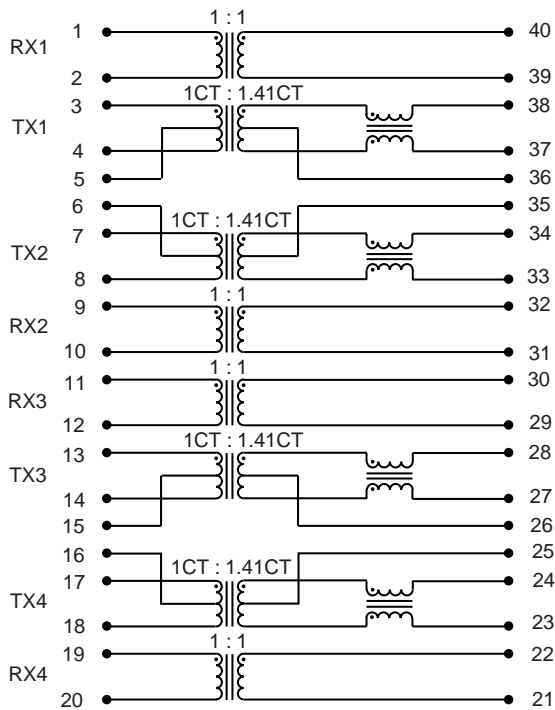

10BASE-T LAN MAGNETICS

Quad Transformer Modules

LM00501

- Transformer turns ratio RX 1 : 1 and TX 1CT : 1.41CT
- Filterless quad, four-port designs with common footprint and pinouts
- Optimized for use with stackable RJ-45 connectors
- Designs utilize standard 40 pin SMD packaging
- Low profile, surface mount packaging rated to 225° C peak IR reflow temperature
- Quad design offers best space, performance and cost efficiency
- Operating temperature 0° to 70° C
- Minimum interwinding breakdown voltage of 1500 Vrms

ELECTRICAL SPECIFICATIONS AT 25° C

Part Number	OCL Inductance μ H min	Insertion Loss dB max	Return Loss dB min	Common to Common Mode Rejection dB min		Crosstalk dB min
		1MHz to 10MHz	1MHz to 10MHz	10MHz to 30MHz	100MHz	1MHz to 10MHz
Transformers Only						
S553-2940-02	100	-1.0	-18	---	---	-40
S553-5999-54	100	-1.0	-18	---	---	-40
Transformers and Common Mode Chokes						
S553-2940-01	100	-1.0	-18	-40	-30	-40
S553-2940-03	100	-1.0	-18	-40	-30	-40
S553-2940-04	100	-1.0	-18	-40	-30	-40
S553-2940-08	100	-1.0	-18	-40	-30	-40
S553-2940-09	100	-1.0	-18	-40	-30	-40
S553-5999-38	100	-1.0	-18	-40	-30	-40

LM00501

SCHEMATICS

S553-2940-02

S553-5999-54

S553-2940-01

S553-2940-03

10BASE-T LAN MAGNETICS

Quad Transformer Modules

Dimensions are in inches [millimeters].
Standard dimension tolerance is ±0.005 [0.13] unless otherwise noted.

CORPORATE

Bel Fuse Inc.
206 Van Vorst Street
Jersey City, NJ 07302
Tel 201-432-0463
Fax 201-432-9542
www.belfuse.com