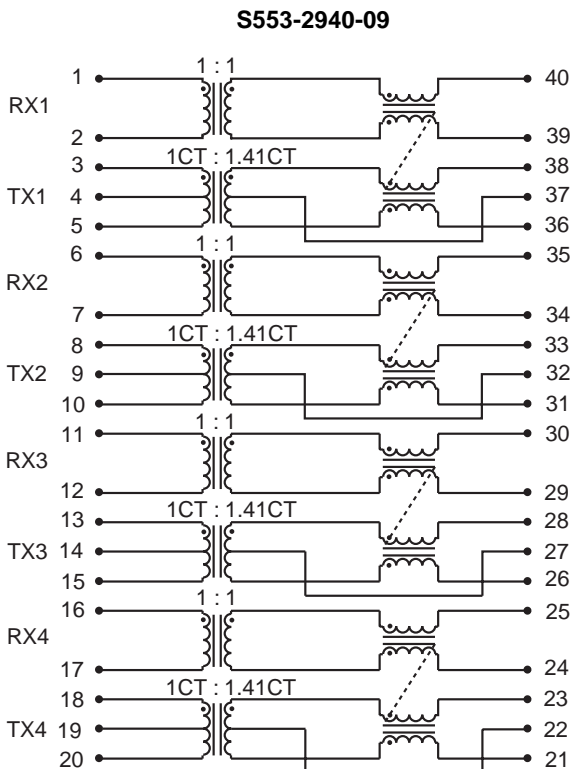

10BASE-T LAN MAGNETICS

Quad Transformer Modules

LM00501

- Transformer turns ratio RX 1 : 1 and TX 1CT : 1.41CT
- Filterless quad, four-port designs with common footprint and pinouts
- Optimized for use with stackable RJ-45 connectors
- Designs utilize standard 40 pin SMD packaging
- Low profile, surface mount packaging rated to 225° C peak IR reflow temperature
- Quad design offers best space, performance and cost efficiency
- Operating temperature 0° to 70° C
- Minimum interwinding breakdown voltage of 1500 Vrms

LM00501

SCHEMATICS

S553-2940-02

S553-5999-54

S553-2940-01

S553-2940-03

10BASE-T LAN MAGNETICS

Quad Transformer Modules

LM00501

SCHEMATICS

©2001 Bel Fuse Inc. Specifications subject to change without notice. 09.01

MECHANICAL

- S553-2940-01
- S553-2940-02
- S553-2940-03
- S553-2940-04
- S553-2940-08
- S553-2940-09
- S553-5999-38
- S553-5999-54

Dimensions are in inches [millimeters].
Standard dimension tolerance is ±0.005 [0.13] unless otherwise noted.

CORPORATE

Bel Fuse Inc.
206 Van Vorst Street
Jersey City, NJ 07302
Tel 201-432-0463
Fax 201-432-9542
www.belfuse.com