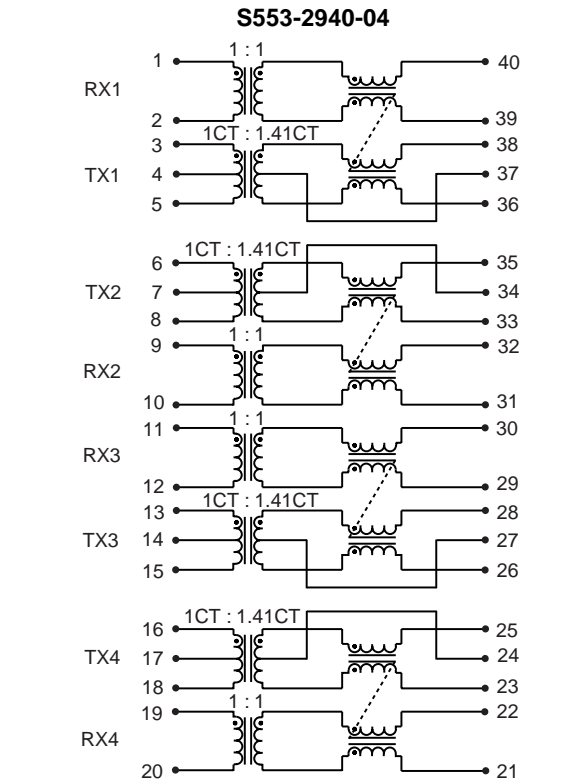

10BASE-T LAN MAGNETICS

Quad Transformer Modules

LM00501

- Transformer turns ratio RX 1 : 1 and TX 1CT : 1.41CT
- Filterless quad, four-port designs with common footprint and pinouts
- Optimized for use with stackable RJ-45 connectors
- Designs utilize standard 40 pin SMD packaging
- Low profile, surface mount packaging rated to 225° C peak IR reflow temperature
- Quad design offers best space, performance and cost efficiency
- Operating temperature 0° to 70° C
- Minimum interwinding breakdown voltage of 1500 Vrms

LM00501

SCHEMATICS

S553-2940-02

S553-5999-54

S553-2940-01

S553-2940-03

10BASE-T LAN MAGNETICS

Quad Transformer Modules

LM00501

SCHEMATICS

©2001 Bel Fuse Inc. Specifications subject to change without notice. 09.01

MECHANICAL

- S553-2940-01
- S553-2940-02
- S553-2940-03
- S553-2940-04
- S553-2940-08
- S553-2940-09
- S553-5999-38
- S553-5999-54

Dimensions are in inches [millimeters].
Standard dimension tolerance is ±0.005 [0.13] unless otherwise noted.

CORPORATE

Bel Fuse Inc.
206 Van Vorst Street
Jersey City, NJ 07302
Tel 201-432-0463
Fax 201-432-9542
www.belfuse.com