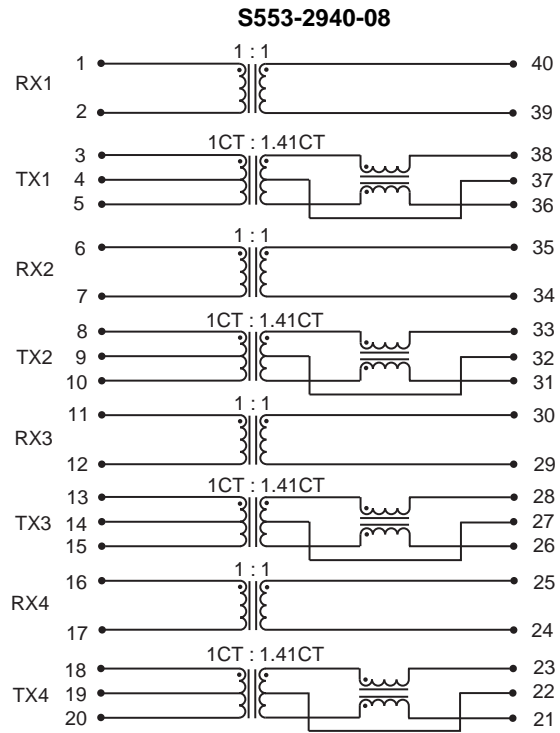

10BASE-T LAN MAGNETICS

Quad Transformer Modules

LM00501

- Transformer turns ratio RX 1 : 1 and TX 1CT : 1.41CT
- Filterless quad, four-port designs with common footprint and pinouts
- Optimized for use with stackable RJ-45 connectors
- Designs utilize standard 40 pin SMD packaging
- Low profile, surface mount packaging rated to 225° C peak IR reflow temperature
- Quad design offers best space, performance and cost efficiency
- Operating temperature 0° to 70° C
- Minimum interwinding breakdown voltage of 1500 Vrms

LM00501

SCHEMATICS

S553-2940-02

S553-5999-54

S553-2940-01

S553-2940-03

10BASE-T LAN MAGNETICS

Quad Transformer Modules

LM00501

SCHEMATICS

©2001 Bel Fuse Inc. Specifications subject to change without notice. 09.01

MECHANICAL

- S553-2940-01
- S553-2940-02
- S553-2940-03
- S553-2940-04
- S553-2940-08
- S553-2940-09
- S553-5999-38
- S553-5999-54

Dimensions are in inches [millimeters].
Standard dimension tolerance is ±0.005 [0.13] unless otherwise noted.

CORPORATE

Bel Fuse Inc.
206 Van Vorst Street
Jersey City, NJ 07302
Tel 201-432-0463
Fax 201-432-9542
www.belfuse.com