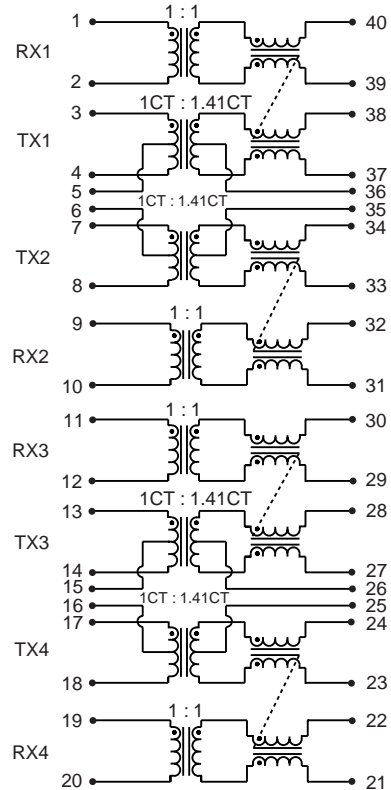

10BASE-T LAN MAGNETICS

Quad Transformer Modules

LM00501

- Transformer turns ratio RX 1 : 1 and TX 1CT : 1.41CT
- Filterless quad, four-port designs with common footprint and pinouts
- Optimized for use with stackable RJ-45 connectors
- Designs utilize standard 40 pin SMD packaging
- Low profile, surface mount packaging rated to 225° C peak IR reflow temperature
- Quad design offers best space, performance and cost efficiency
- Operating temperature 0° to 70° C
- Minimum interwinding breakdown voltage of 1500 Vrms

ELECTRICAL SPECIFICATIONS AT 25° C

Part Number	OCL Inductance μ H min	Insertion Loss dB max	Return Loss dB min	Common to Common Mode Rejection dB min		Crosstalk dB min
		1MHz to 10MHz	1MHz to 10MHz	10MHz to 30MHz	100MHz	1MHz to 10MHz
Transformers Only						
S553-2940-02	100	-1.0	-18	---	---	-40
S553-5999-54	100	-1.0	-18	---	---	-40
Transformers and Common Mode Chokes						
S553-2940-01	100	-1.0	-18	-40	-30	-40
S553-2940-03	100	-1.0	-18	-40	-30	-40
S553-2940-04	100	-1.0	-18	-40	-30	-40
S553-2940-08	100	-1.0	-18	-40	-30	-40
S553-2940-09	100	-1.0	-18	-40	-30	-40
S553-5999-38	100	-1.0	-18	-40	-30	-40

LM00501

SCHEMATICS

S553-2940-02

S553-5999-54

S553-2940-01

S553-2940-03

10BASE-T LAN MAGNETICS

Quad Transformer Modules

Dimensions are in inches [millimeters].
Standard dimension tolerance is ±0.005 [0.13] unless otherwise noted.

CORPORATE

Bel Fuse Inc.
206 Van Vorst Street
Jersey City, NJ 07302
Tel 201-432-0463
Fax 201-432-9542
www.belfuse.com