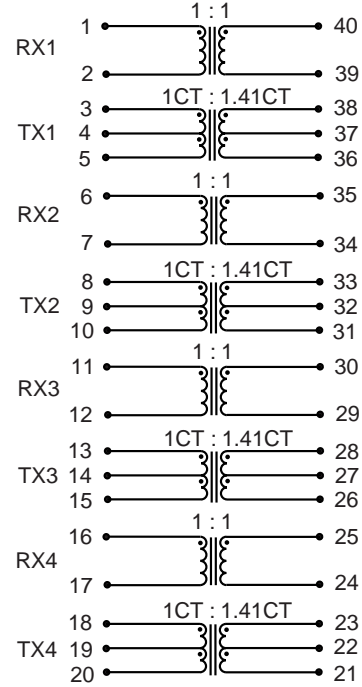

10BASE-T LAN MAGNETICS

Quad Transformer Modules

LM00501

- Transformer turns ratio RX 1 : 1 and TX 1CT : 1.41CT
- Filterless quad, four-port designs with common footprint and pinouts
- Optimized for use with stackable RJ-45 connectors
- Designs utilize standard 40 pin SMD packaging
- Low profile, surface mount packaging rated to 225° C peak IR reflow temperature
- Quad design offers best space, performance and cost efficiency
- Operating temperature 0° to 70° C
- Minimum interwinding breakdown voltage of 1500 Vrms

ELECTRICAL SPECIFICATIONS AT 25° C

Part Number	OCL Inductance μ H min	Insertion Loss dB max	Return Loss dB min	Common to Common Mode Rejection dB min		Crosstalk dB min
		1MHz to 10MHz	1MHz to 10MHz	10MHz to 30MHz	100MHz	1MHz to 10MHz
Transformers Only						
S553-2940-02	100	-1.0	-18	---	---	-40
S553-5999-54	100	-1.0	-18	---	---	-40
Transformers and Common Mode Chokes						
S553-2940-01	100	-1.0	-18	-40	-30	-40
S553-2940-03	100	-1.0	-18	-40	-30	-40
S553-2940-04	100	-1.0	-18	-40	-30	-40
S553-2940-08	100	-1.0	-18	-40	-30	-40
S553-2940-09	100	-1.0	-18	-40	-30	-40
S553-5999-38	100	-1.0	-18	-40	-30	-40

LM00501

SCHEMATICS

S553-2940-02

S553-5999-54

S553-2940-01

S553-2940-03

10BASE-T LAN MAGNETICS

Quad Transformer Modules

Dimensions are in inches [millimeters].
Standard dimension tolerance is ±0.005 [0.13] unless otherwise noted.

CORPORATE

Bel Fuse Inc.
206 Van Vorst Street
Jersey City, NJ 07302
Tel 201-432-0463
Fax 201-432-9542
www.belfuse.com