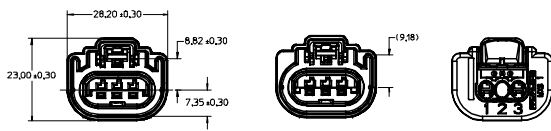

WIRE SIZE	PART NUMBER	TERMINAL	PAYOFF DIRECTION	PLATING	GRP	CABLE SEAL	CSR	COLOR
22	34083-0003	4W7T-1474-CA	RIGHT	TN	22	9786-KC930-SBA	E-1644-01	139-165
22	34083-1003	TBD	LEFT	TN	22	9786-KC930-SBA	E-1644-01	139-165
22	34081-0005	4W7T-1474-FA	RIGHT	GOLD	22	9786-KC930-SBA	E-1644-01	139-165
22	34081-1005	TBD	LEFT	GOLD	22	9786-KC930-SBA	E-1644-01	139-165
20	34083-0002	4W7T-1474-BA	RIGHT	TN	18/20	XW43-14603-AA	E-1644-00	160-210
20	34083-1002	TBD	LEFT	TN	18/20	XW43-14603-AA	E-1644-00	160-210
20	34081-0004	4W7T-1474-EA	RIGHT	GOLD	18/20	XW43-14603-AA	E-1644-00	160-210
20	34081-1004	TBD	LEFT	GOLD	18/20	XW43-14603-AA	E-1644-00	160-210
18	34083-0002	4W7T-1474-BA	RIGHT	TN	18/20	XW43-14603-AA	E-1644-00	160-210
18	34083-1002	TBD	LEFT	TN	18/20	XW43-14603-AA	E-1644-00	160-210
18	34081-0004	4W7T-1474-EA	RIGHT	GOLD	18/20	XW43-14603-AA	E-1644-00	160-210
18	34081-1004	TBD	LEFT	GOLD	18/20	XW43-14603-AA	E-1644-00	160-210
16	34083-0001	4W7T-1474-AA	RIGHT	TN	16	XW41-14603-FA	E-1644-02	210-250
16	34083-1001	TBD	LEFT	TN	16	XW41-14603-FA	E-1644-02	210-250
16	34081-0003	4W7T-1474-DA	RIGHT	GOLD	16	XW41-14603-FA	E-1644-02	210-250
16	34081-1003	TBD	LEFT	GOLD	16	XW41-14603-FA	E-1644-02	210-250