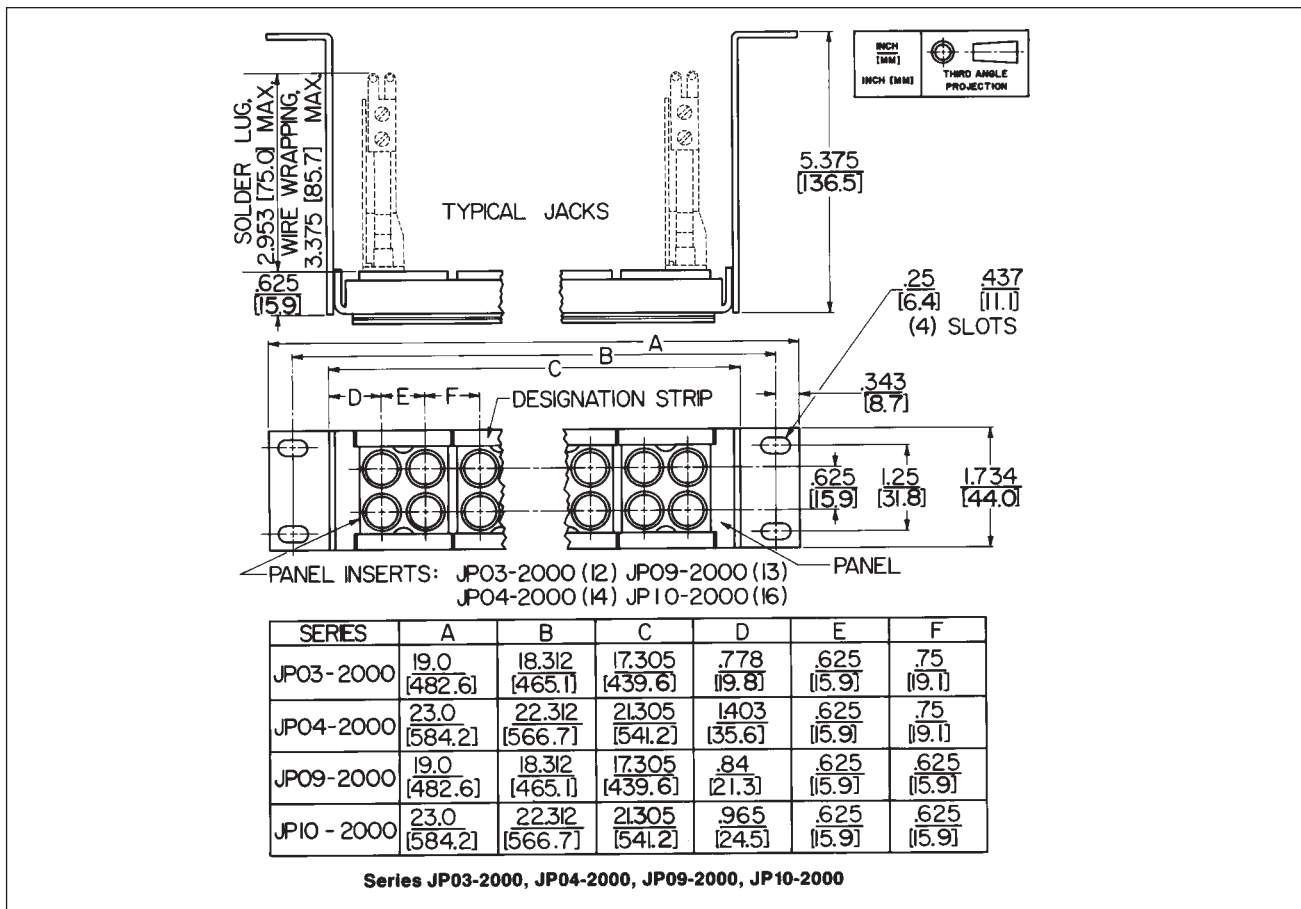

## LONG FRAME (1/4") MODULAR TWIN ROW JACK PANELS

DIMENSIONS ARE FOR REFERENCE ONLY Inch  
(mm)

NOTE: Contact your Switchcraft Representative for price and delivery.