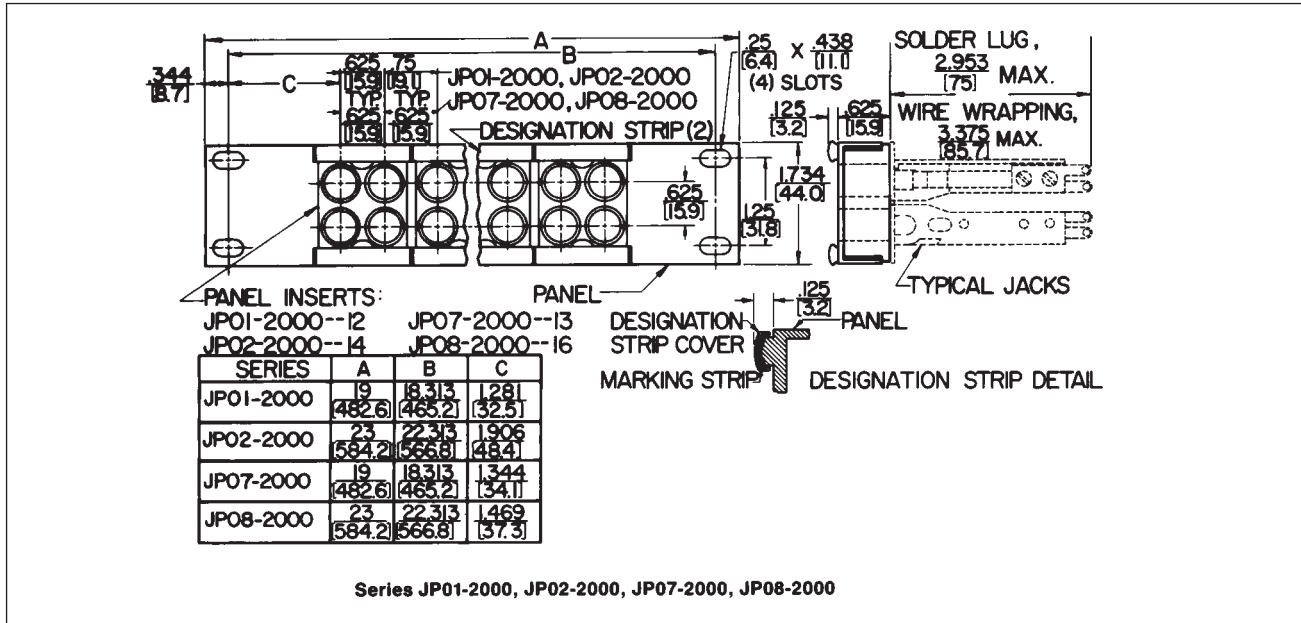

## LONG FRAME (1/4") MODULAR TWIN ROW JACK PANELS

DIMENSIONS ARE FOR REFERENCE ONLY Inch  
(mm)

NOTE: Contact your Switchcraft Representative for price and delivery.