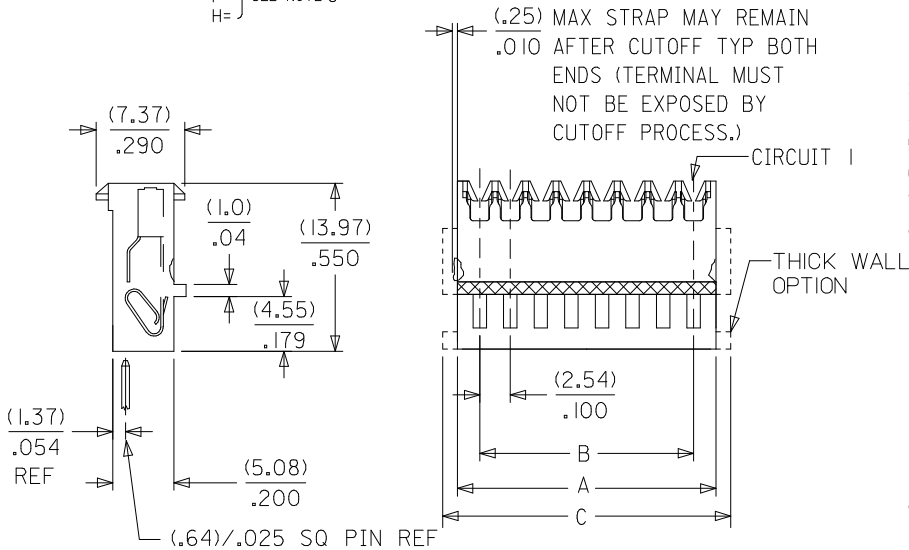

1. MATERIAL: UNFILLED NYLON, UL94V-2, MOLDED MATERIAL (CLEAR)
2. FINISH:
   - (102) OVERALL TIN: (0.00508)/(0.00200 MIN OVER (0.00254)/(0.00100 MIN COPPER.
   - (208) SELECT GOLD: (0.00038)/(0.00015 MIN, * SELECT TIN: (0.00254)/(0.00100 MIN, OVERALL NICKEL UNDERPLATE: (0.00127)/(0.00050 MIN.
   - (228) SELECT GOLD: (0.00076)/(0.00030 MIN, * SELECT TIN: (0.00254)/(0.00100 MIN, OVERALL NICKEL UNDERPLATE: (0.00127)/(0.00050 MIN.
   - (501) OVERALL GOLD: (0.00051)/(0.00020 MIN OVER (0.00076)/(0.00030 MIN NICKEL
   - (502) OVERALL GOLD: (0.00051)/(0.00020 MIN OVER (0.00127)/(0.00050 MIN NICKEL.
   - (503) OVERALL GOLD: (0.00076)/(0.00030 MIN OVER (0.00127)/(0.00050 MIN NICKEL.
   - (P909) OVERALL TIN: (0.00254)/(0.00100 MIN. *THE PRIMARY SHIPPING CARTON WILL BE LABELED COMPLIANT TO RoHS DIRECTIVE 2002/95/EC AND ELV ANNEX II OF DIRECTIVE 2000/53/EC*. CARTONS WITHOUT THIS LABEL MAY CONTAIN PRODUCT WITH TIN/LEAD PLATINGS.
3. PRODUCT SPECIFICATION: PS-7720-001
4. PACKAGING: BULK PK-7720-001 SEE CHART
5. THESE HOUSINGS ARE FOR USE WITH SINGLE 22 AWG WIRE TERMINATION ONLY
6. COLOR STRIPE TO RUN LENGTH OF RIB AS SHOWN (SEE CHART FOR COLOR)
7. SEE APPLICATION SPEC SMES-7720-0002 FOR ADDITIONAL INFORMATION.
8. WIRE SPECIFICATIONS: SEE SMES-7720-0002 (INSUL. DIA (1.52)/(0.060 MAX)
   - SLOT SIZE A FOR USE WITH: 26 AWG SOLID, STRANDED TINNED
   - SLOT SIZE H FOR USE WITH: 28 AWG SOLID, STRANDED TINNED, AND STRANDED TOPCOAT
   - SLOT SIZE F FOR USE WITH: 24 AWG SOLID, STRANDED TINNED, AND STRANDED TOPCOAT
   - SLOT SIZE E FOR USE WITH: 26 AWG STRANDED TOPCOAT
   - SLOT SIZE G FOR USE WITH: 22 AWG STRANDED TINNED
9. THIS PART CONFORMS TO CLASS B REQUIREMENTS OF COSMETIC SPECIFICATION PS-45499-002.

NO OF CKTS	DIM A	DIM B	DIM C
2	(5.44) .214	(2.54) .100	(7.59) .299
3	(7.98) .314	(5.08) .200	(10.13) .399
4	(10.52) .414	(7.62) .300	(12.67) .499
5	(13.06) .514	(10.16) .400	(15.21) .599
6	(15.60) .614	(12.70) .500	(17.75) .699
7	(18.14) .714	(15.24) .600	(20.29) .799
8	(20.68) .814	(17.78) .700	(22.83) .899
9	(23.22) .914	(20.30) .800	(25.37) .999
10	(25.76) 1.014	(22.86) .900	(27.91) 1.099
11	(28.30) 1.114	(25.40) 1.000	(30.45) 1.199
12	(30.84) 1.214	(27.94) 1.100	(32.99) 1.299
13	(33.38) 1.314	(30.48) 1.200	(35.53) 1.399
14	(35.92) 1.414	(33.02) 1.300	(38.07) 1.499
15	(38.46) 1.514	(35.56) 1.400	(40.61) 1.599
16	(41.00) 1.614	(38.10) 1.500	(43.15) 1.699
17	(43.54) 1.714	(40.64) 1.600	(45.69) 1.799
18	(46.08) 1.814	(43.18) 1.700	(48.23) 1.899
19	(48.62) 1.914	(45.72) 1.800	(50.77) 1.999
20	(51.16) 2.014	(48.26) 1.900	(53.31) 2.099
21	(53.70) 2.114	(50.80) 2.000	(55.85) 2.199
22	(56.24) 2.214	(53.34) 2.100	(58.39) 2.299
23	(58.78) 2.314	(55.88) 2.200	(60.93) 2.399
24	(61.32) 2.414	(58.42) 2.300	(63.47) 2.499
25	(63.86) 2.514	(60.96) 2.400	(66.01) 2.599
26	(66.40) 2.614	(63.50) 2.500	(68.55) 2.699
27	(68.94) 2.714	(66.04) 2.600	(71.09) 2.799
28	(71.48) 2.814	(68.58) 2.700	(73.63) 2.899

CORRECT HSG. NO.'S	QUALITY SYMBOLS
EC NO: UCP2009-2291	▽=0
DRWN:MKIPPER 2009/04/16	▽C=0
CHKD:SSOUSEK 2009/04/17	
APPR:FSM:TH 2009/04/17	
DESCRIPTION	
REV	
BA	

GENERAL TOLERANCES (UNLESS SPECIFIED)		
	mm	INCH
4 PLACES	± .005	± .0002
3 PLACES	± .003	± .0001
2 PLACES	± .002	± .00005
1 PLACE	± .001	± .00002
ANGULAR ±1/2°		
DRAFT WHERE APPLICABLE MUST REMAIN WITHIN DIMENSIONS		

DIMENSION STYLE	
MM/IN	
DRAWN BY	DATE
SAMIEC	2004/04/13
CHECKED BY	DATE
SAMIEC	2004/04/13
APPROVED BY	DATE
MARGULIS	2004/04/13
MATERIAL NO.	DOCUMENT NO.
SEE CHART	SD-7720-001

SCALE	DESIGN UNITS	THIRD ANGLE PROJECTION
---	INCH	
TITLE		
KK 100 IDT CONNECTOR ASSEMBLY		
MOLEX MOLEX INCORPORATED		
SHEET NO.		1 OF *